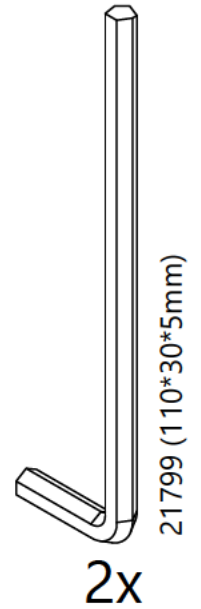

**IF YOUR ORDER IS NOT PERFECT, OR IF YOU WOULD LIKE ANY
ASSISTANCE; PLEASE FEEL FREE TO CONTACT US:**

DINING (183cm)
TABLE DE SALLE À MANGER
MESA DE COMEDOR

⚠ WARNING:

CHOKING HAZARD
Small Parts
Not for children under 3 years.
To be Assembled by an Adult

Not Included
Non Inclus
No Incluido

- 
 20365 (M8*13mm)
 24x
- 
 20432 (M8*35mm)
 24x

20432 (M8*35mm)

6x

ENGLISH

Thank you for your purchase from Maxwood Furniture. We hope you and your kids will love it!
Please keep these assembly instructions for future reference.