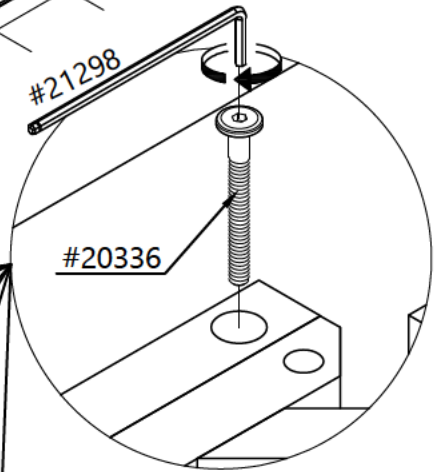

**IF YOUR ORDER IS NOT PERFECT, OR IF YOU WOULD LIKE ANY
ASSISTANCE; PLEASE FEEL FREE TO CONTACT US:**

DINING (183cm)
TABLE DE SALLE À MANGER
MESA DE COMEDOR

⚠ WARNING:

CHOKING HAZARD
Small Parts
Not for children under 3 years.
To be Assembled by an Adult

Not Included
Non Inclus
No Incluido

- 
 20365 (M8*13mm)
 24x
- 
 20432 (M8*35mm)
 24x

20432 (M8*35mm)

6x

ENGLISH

Thank you for your purchase from Maxwood Furniture. We hope you and your kids will love it!
Please keep these assembly instructions for future reference.