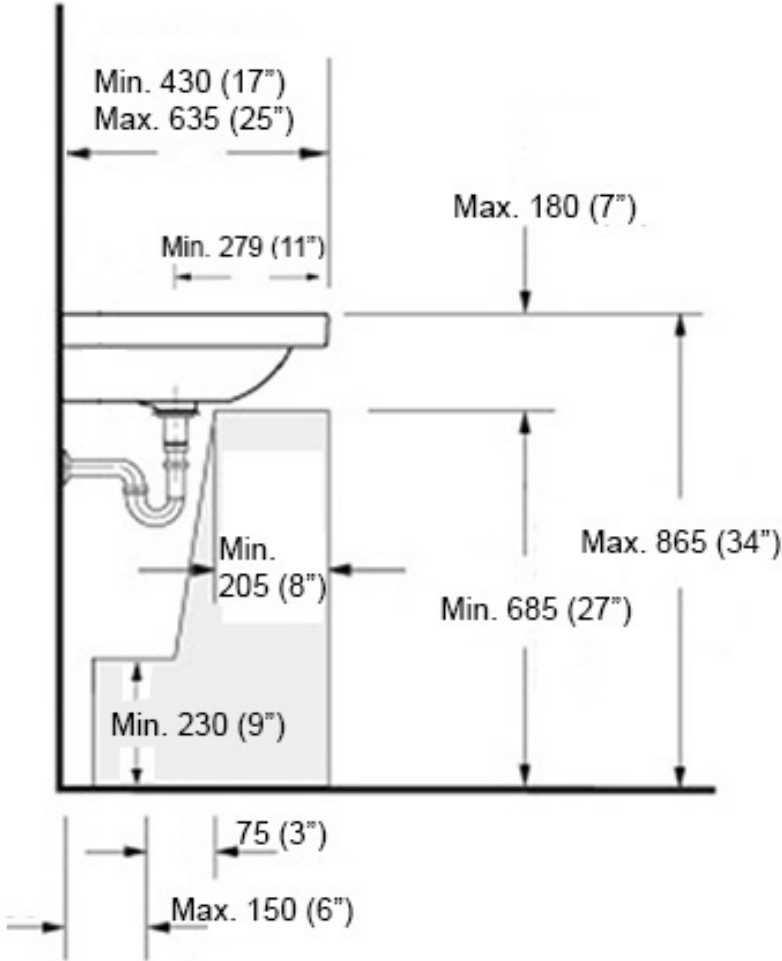

Recommended ADA Installation

Note: ADA Compliant when installed in accordance with ADA guidelines

Collection Luxury	Model | Luxury 80	Dimensions Metric 1 inch = 2.54 cm 1 inch = 25.4 mm	WS® BATH COLLECTIONS 1051 Lea Drive - Collegeville, PA 19426 Tel. 215 513 9400 - Fax 610 831 0215 www.ws bathcollections.com - info@ws bathcollections.com