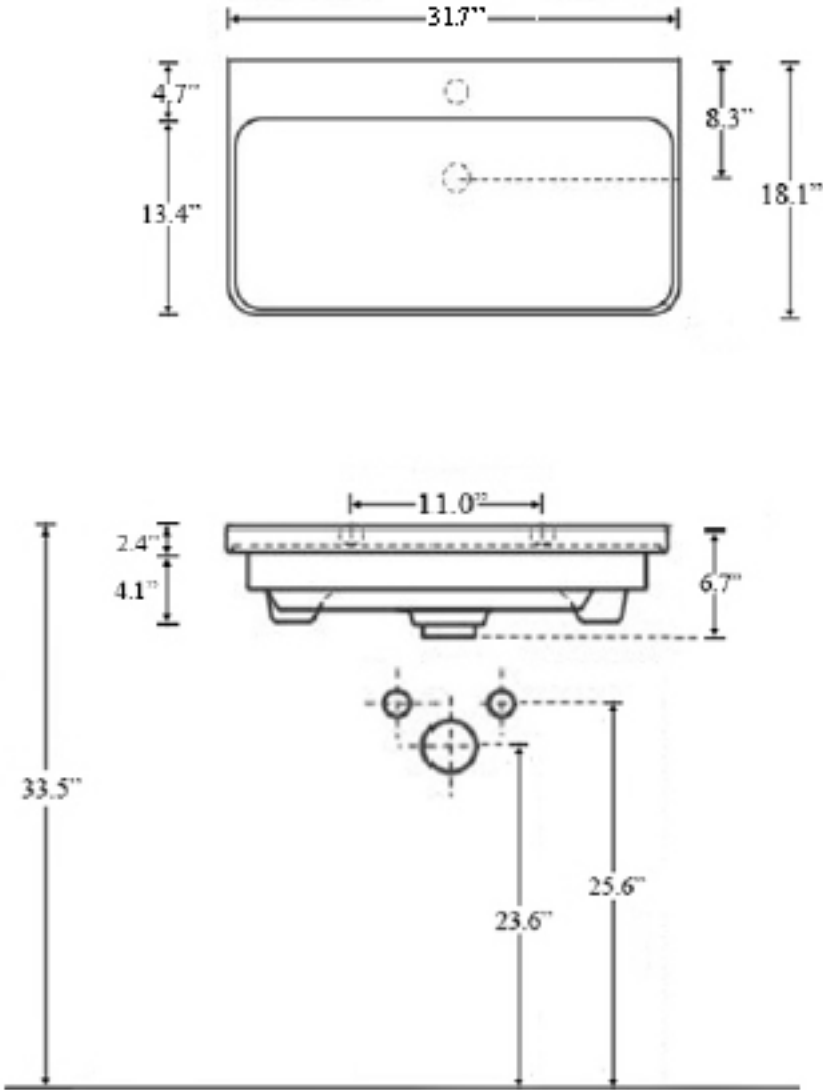

### SKU# | Options:

- Luxury 80.00 WG | No Faucet Hole, Glossy White
- Luxury 80.01 WG | One Faucet Hole, Glossy White
- Luxury 80.03-4 WG | Three Faucet Holes 4" Spread, Glossy White
- Luxury 80.03-8 WG | Three Faucet Holes 8" Spread, Glossy White
- Luxury 80.00 BM | No Faucet Hole, Matte Black
- Luxury 80.01 BM | One Faucet Hole, Matte Black
- Luxury 80.03-4 BM | Three Faucet Holes 4" Spread, Matte Black
- Luxury 80.03-8 BM | Three Faucet Holes 8" Spread, Matte Black
- Luxury 80.00 WM | No Faucet Hole, Matte White
- Luxury 80.01 WM | One Faucet Hole, Matte White
- Luxury 80.03-4 WM | Three Faucet Holes 4" Spread, Matte White
- Luxury 80.03-8 WM | Three Faucet Holes 8" Spread, Matte White
- Luxury 80.02L | Left Soap Dispenser Hole (Specify Distance)
- Luxury 80.02R | Right Soap Dispenser Hole (Specify Distance)

### Codes & Standards:

- ADA Compliant

\* WS Bath Collections reserves the right to revise dimensions or information on this sheet without notice

**Collection |**  
Luxury

**Model |**  
Luxury 80

Dimensions Metric

*1 inch = 2.54 cm*  
*1 inch = 25.4 mm*

1051 Lea Drive - Collegeville, PA 19426  
Tel. 215 513 9400 - Fax 610 831 0215

[www.ws bathcollections.com](http://www.ws bathcollections.com) - [info@ws bathcollectins.com](mailto:info@ws bathcollectins.com)

**Collection**  
Luxury

**Model |**  
Luxury 80

Dimensions Metric  
1 inch = 2.54 cm  
1 inch = 25.4 mm

1051 Lea Drive - Collegeville, PA 19426  
Tel. 215 513 9400 - Fax 610 831 0215  
[www.ws bathcollections.com](http://www.ws bathcollections.com) - [info@ws bathcollections.com](mailto:info@ws bathcollections.com)