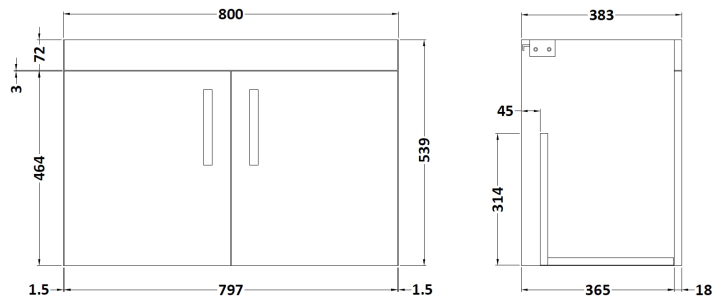

## CUSTOMER DATA SHEET - FURNITURE

**DESCRIPTION:** 800 Wall Hung 2-Door Basin Unit

### PRODUCT DIMENSIONS

Height (mm)	Width (mm)	Depth (mm)	Nett Wgt Kg
540	800	383	15

### PACKAGING DIMENSIONS

Height (mm)	Width (mm)	Depth (mm)	Gross Wgt Kg
405	820	560	15

# CUSTOMER DATA SHEET - CERAMICS

**DESCRIPTION:** Minimalist Basin 800mm

PRODUCT DIMENSIONS			
Height (mm)	Width (mm)	Depth (mm)	Nett Wgt Kg
170	800	390	16.9

PACKAGING DIMENSIONS			
Height (mm)	Width (mm)	Depth (mm)	Gross Wgt Kg
400	820	200	16.9