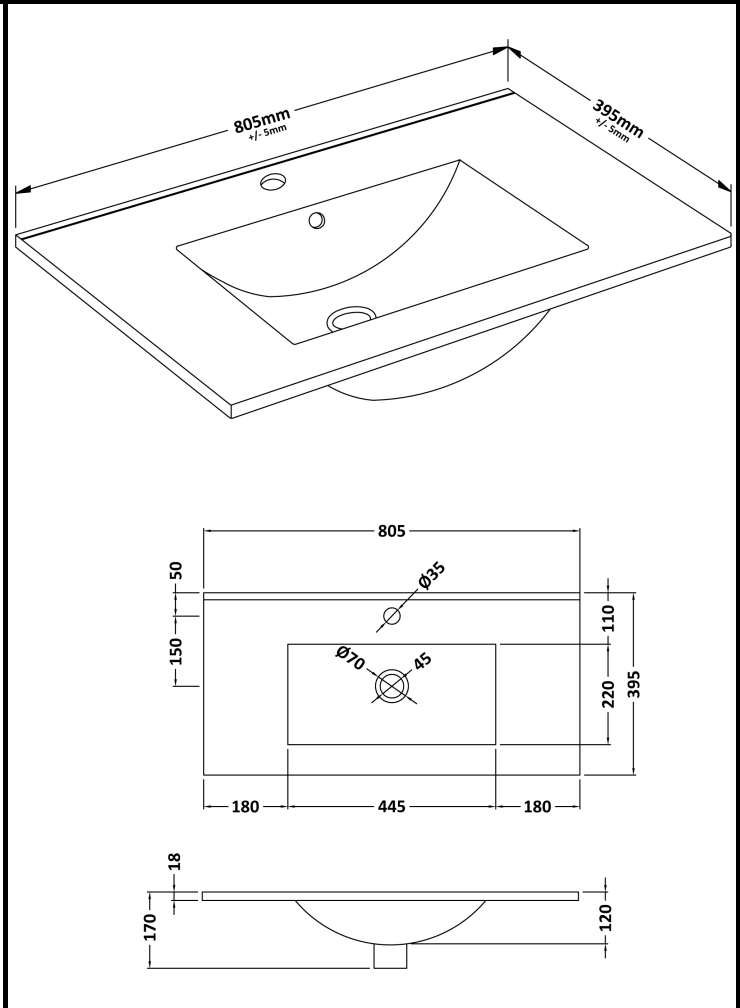

### PRODUCT DIMENSIONS

Height (mm)	Width (mm)	Depth (mm)	Nett Wgt Kg
540	800	383	15

### PACKAGING DIMENSIONS

Height (mm)	Width (mm)	Depth (mm)	Gross Wgt Kg
405	820	560	15

### OUTER BOX DIMENSIONS (If Applicable)

Height (mm)	Width (mm)	Depth (mm)	Gross Wgt Kg

# CUSTOMER DATA SHEET - CERAMICS

**DESCRIPTION:** Minimalist Basin 800mm

PRODUCT DIMENSIONS			
Height (mm)	Width (mm)	Depth (mm)	Nett Wgt Kg
170	800	390	16.9

PACKAGING DIMENSIONS			
Height (mm)	Width (mm)	Depth (mm)	Gross Wgt Kg
400	820	200	16.9