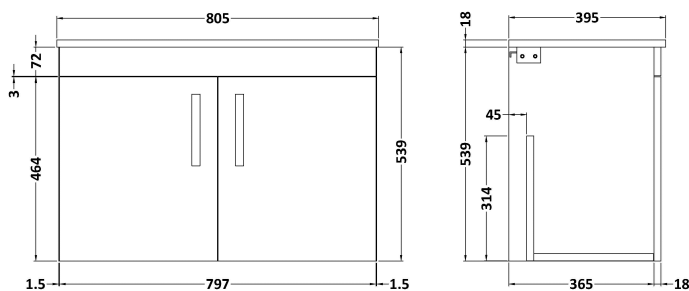

## CUSTOMER DATA SHEET - FURNITURE

**DESCRIPTION:** 800 Wall Hung 2-Door Basin Unit

### PRODUCT DIMENSIONS

Height (mm)	Width (mm)	Depth (mm)	Nett Wgt Kg
540	800	383	15

### PACKAGING DIMENSIONS

Height (mm)	Width (mm)	Depth (mm)	Gross Wgt Kg
405	820	560	15

# CUSTOMER DATA SHEET - CERAMICS

**DESCRIPTION:** Minimalist Basin 800mm

PRODUCT DIMENSIONS			
Height (mm)	Width (mm)	Depth (mm)	Nett Wgt Kg
170	800	390	16.9

PACKAGING DIMENSIONS			
Height (mm)	Width (mm)	Depth (mm)	Gross Wgt Kg
400	820	200	16.9