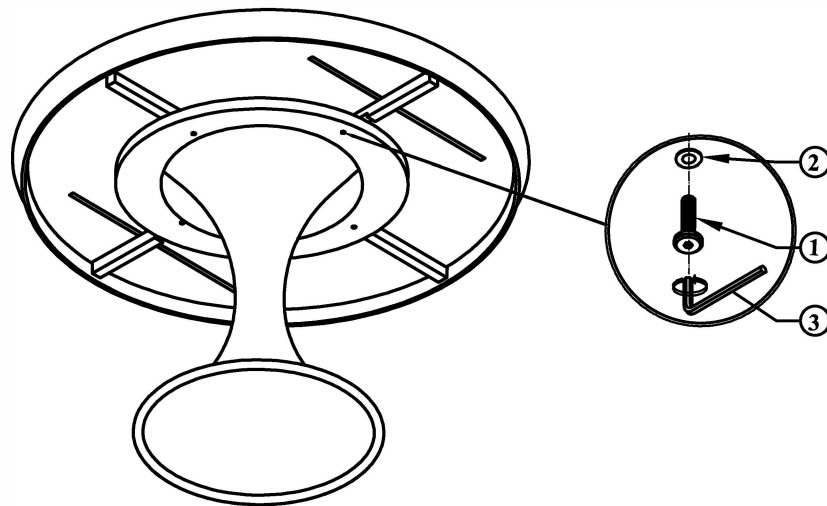

# DINING TABLE

Thank you for your purchasing this quality product. Be sure to check all packing material carefully for small parts that may have come loose inside the carton during shipment.

No.	Hardware	Q.ty
①	Bolts M8x50	04
②	M8xØ22	04
③	Key K4	01

## STEP 1

use 4 bolts M8x50 to connect wooden top and base

- This table should be set up at the place which it will be stay
- For moving , please separate wooden Top and set up at new place