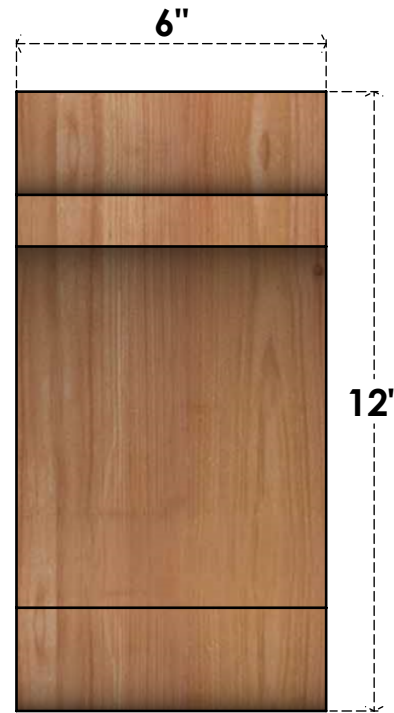

# BRC06X08X12OLY00RWR

6"W X 8"D X 12"H OLYMPIC ROUGH SAWN BRACE, WESTERN RED CEDAR

**SIDE**

**FRONT**

EKENA MILLWORK  
 2300 WEST MAIN ST.  
 CLARKSVILLE, TX 75426  
 TOLL FREE: 866-607-0453  
 WWW.EKENAMILLWORK.COM