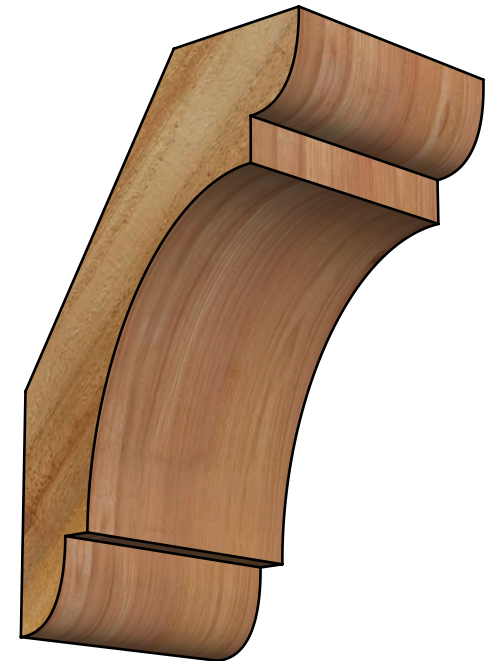

# BRC06X08X12OLY00RWR

6"W X 8"D X 12"H OLYMPIC ROUGH SAWN BRACE, WESTERN RED CEDAR

**SIDE**

**FRONT**

EKENA MILLWORK  
 2300 WEST MAIN ST.  
 CLARKSVILLE, TX 75426  
 TOLL FREE: 866-607-0453  
 WWW.EKENAMILLWORK.COM