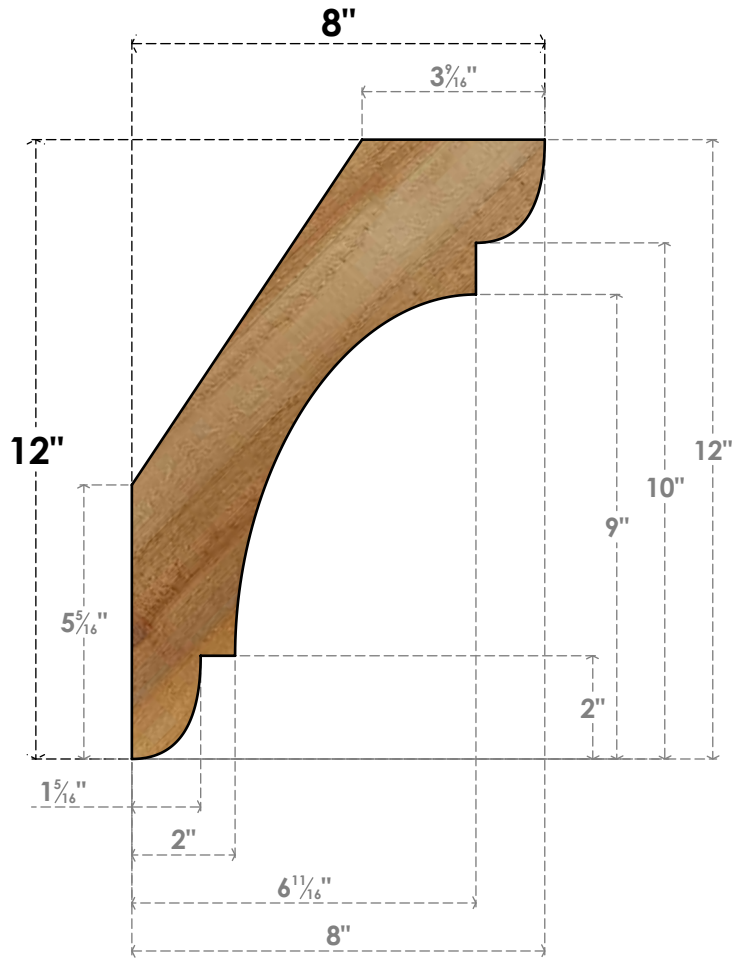

# BRC06X08X12OLY00RWR

6"W X 8"D X 12"H OLYMPIC ROUGH SAWN BRACE, WESTERN RED CEDAR

**SIDE**

**FRONT**

EKENA MILLWORK  
 2300 WEST MAIN ST.  
 CLARKSVILLE, TX 75426  
 TOLL FREE: 866-607-0453  
 WWW.EKENAMILLWORK.COM

**NOTES**

1. INSTALLATION TO BE COMPLETED IN ACCORDANCE WITH MANUFACTURER'S SPECIFICATIONS.
2. DRAWING MAY NOT BE TO SCALE
3. THIS DRAWING IS INTENDED FOR DESIGN AND PLANNING PURPOSES ONLY.
4. ALL INFORMATION CONTAINED HEREIN WAS CURRENT AT THE TIME OF DEVELOPMENT BUT MUST BE REVIEWED AND APPROVED BY THE PRODUCT MANUFACTURER TO BE CONSIDERED ACCURATE.
5. PRODUCTS ARE NOT KILN DRIED. THIS ITEM IS UNIQUE AND WILL CONTAIN THE NATURAL VARIATIONS THAT THE WOOD SPECIES OFFERS. THIS MAY RESULT IN VARIATIONS UP TO 1/4"