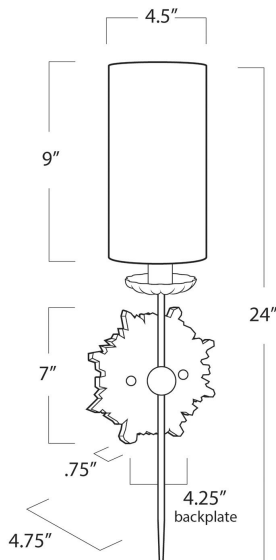

### Louis Sconce Single 15-1209

<b>HEIGHT</b>	24
<b>WIDTH</b>	4.5
<b>DEPTH</b>	4.75
<b>SHADE DIMS</b>	4.5 x 4.5 x 9
<b>SHADE COLOR</b>	Heavy Vanilla Linen
<b>BULB QTY</b>	1
<b>BULB TYPE</b>	B Type Candelabra Base (E12)
<b>SOCKET</b>	E12 Candelabra Uno
<b>WATTAGE</b>	40 Watt Max
<b>WIRING TYPE</b>	Hard Wire
<b>BACKPLATE</b>	4.25 dia x .75
<b>JUNCTION BOX</b>	15 in from top, 9 in from bottom, 3.5 in from side
<b>MATERIAL</b>	Birch Wood
<b>FINISH</b>	N/A
<b>NOTES</b>	N/A
<b>FREIGHT ONLY</b>	No