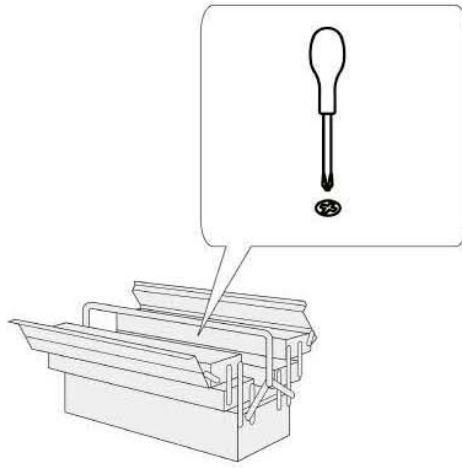

Dining Chair

Assembly Instructions

CUSTOMER SERVICE

HARDWARE

A

4x

M6 X 50 mm

B

E

8x

M4 X 30 mm

PARTS

Safety Advice

Please take the time to carefully read through the whole of these instructions before you commence.

Keep these instructions for future reference.

Unpack, inspect and check off all of the contents.