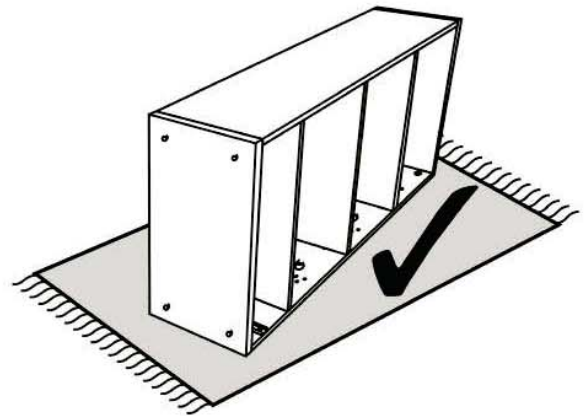

Dining Chair

Assembly Instructions

CUSTOMER SERVICE

HARDWARE

A

4x

M6 X 50 mm

B