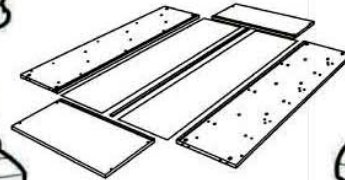

Dining Chair

Assembly Instructions

CUSTOMER SERVICE

HARDWARE

A

4x

M6 X 50 mm

B

4x

18 x 13 x 1.5 mm

C

1x

4 mm

D

4x

M4 X 40 mm

E

8x

M4 X 30 mm

PARTS

Safety Advice

Please take the time to carefully read through the whole of these instructions before you commence.

Keep these instructions for future reference.

Unpack, inspect and check off all of the contents.