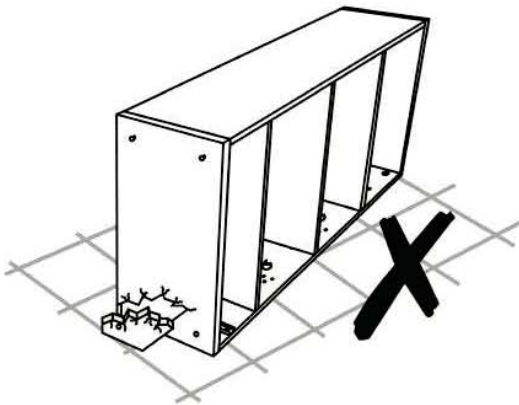

Dining Chair

Assembly Instructions

CUSTOMER SERVICE

HARDWARE

A

4x

M6 X 50 mm

B

4x

18 x 13 x 1.5 mm

C

1x

4 mm

D

4x

M4 X 40 mm

E

8x

M4 X 30 mm

PARTS

Safety Advice

Please take the time to carefully read through the whole of these instructions before you commence.

Keep these instructions for future reference.

Unpack, inspect and check off all of the contents.