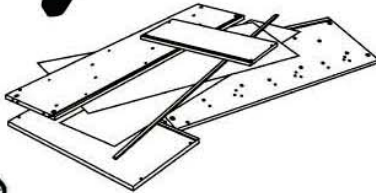

Dining Chair

Assembly Instructions

CUSTOMER SERVICE

HARDWARE

A

4x

M6 X 50 mm

B

4x

18 x 13 x 1.5 mm

C

1x

4 mm

D

4x

M4 X 40 mm

E

8x

M4 X 30 mm

PARTS

Safety Advice

Please take the time to carefully read through the whole of these instructions before you commence.

Keep these instructions for future reference.

Unpack, inspect and check off all of the contents.