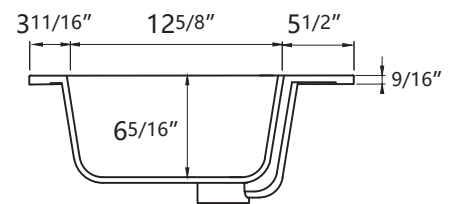

ZEAFIVE[®]

DIMENSION DETAILS BATHROOM VANITY

✉ Email: service@bestgosupplychaininc.com

RIO 36"

PRODUCT
INSTRUCTION
VIDEO

COUNTERTOP SIZE

Top View

Front View

Side View

VANITY SIZE

Front View

Side View