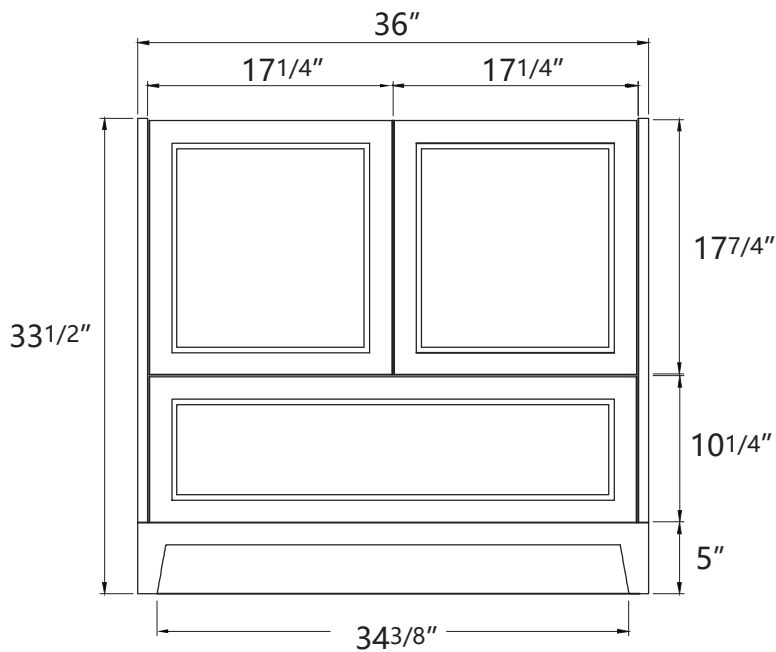

ZEAFIVE[®]

DIMENSION DETAILS BATHROOM VANITY

✉ Email: service@bestgosupplychaininc.com

RIO 36"

PRODUCT
INSTRUCTION
VIDEO

COUNTERTOP SIZE

Top View

Front View

Side View

VANITY SIZE

Front View

Side View