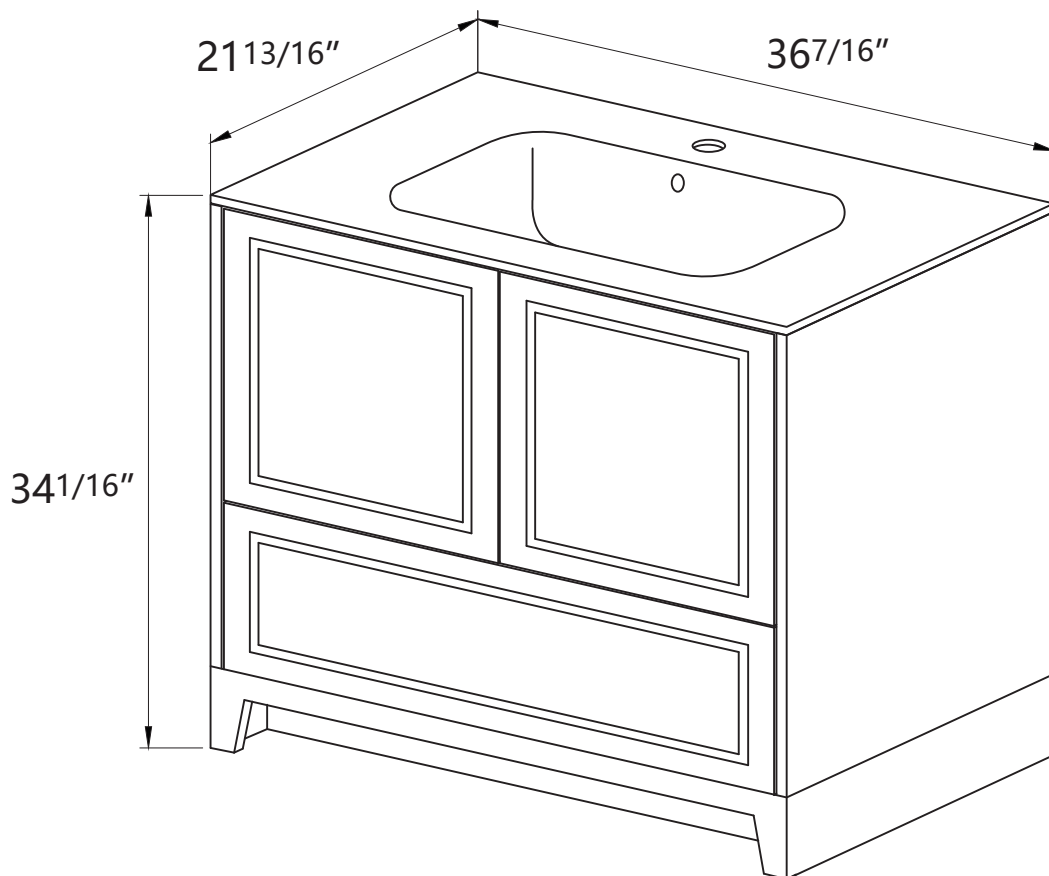

ZEAFIVE[®]

DIMENSION DETAILS BATHROOM VANITY

✉ Email: service@bestgosupplychaininc.com

RIO 36"

PRODUCT
INSTRUCTION
VIDEO

COUNTERTOP SIZE

Top View

Front View

Side View

VANITY SIZE

Front View

Side View