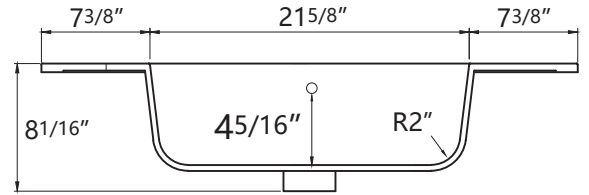

ZEAFIVE[®]

DIMENSION DETAILS BATHROOM VANITY

✉ Email: service@bestgosupplychaininc.com

RIO 36"

PRODUCT
INSTRUCTION
VIDEO

COUNTERTOP SIZE

Top View

Front View

Side View

VANITY SIZE

Front View

Side View