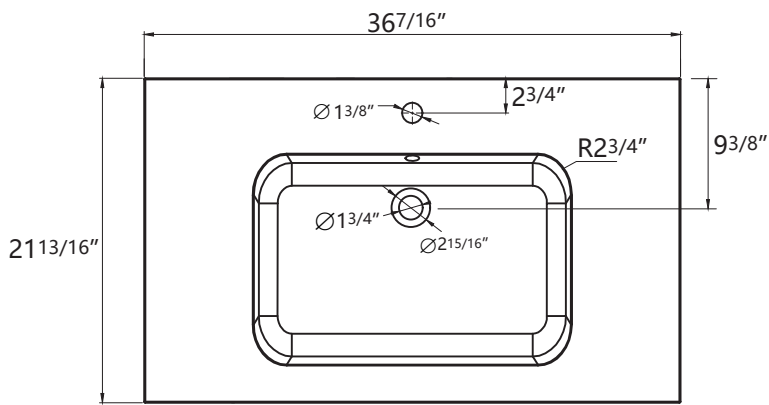

ZEAFIVE[®]

DIMENSION DETAILS BATHROOM VANITY

✉ Email: service@bestgosupplychaininc.com

RIO 36"

PRODUCT
INSTRUCTION
VIDEO

COUNTERTOP SIZE

Top View

Front View

Side View

VANITY SIZE

Front View

Side View