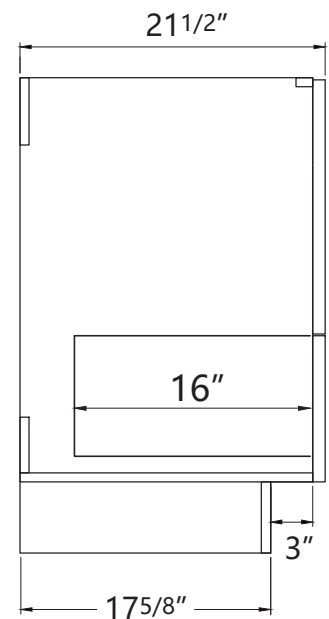

ZEAFIVE[®]

DIMENSION DETAILS BATHROOM VANITY

✉ Email: service@bestgosupplychaininc.com

RIO 36"

PRODUCT
INSTRUCTION
VIDEO

COUNTERTOP SIZE

Top View

Front View

Side View

VANITY SIZE

Front View

Side View