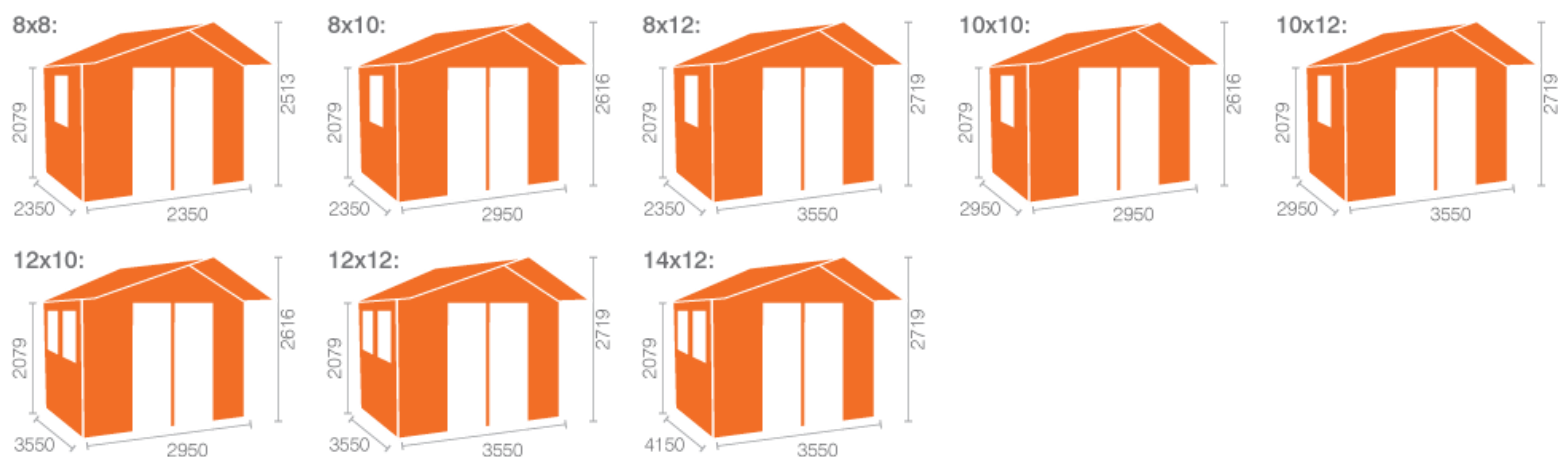

The Panthera | 28mm Log Cabin - Technical Data Sheet

- Superior Grade 28mm Finish Interlocking Logs
- Stylish European Fully Glazed Double Doors
- High Quality Joiner Made Opening Window
- Heavy Duty 19mm T&G Roof & Floor
- Easy To Assemble Interlock System

Cladding Material	Heavy Duty Interlocking T&G Logs	Cladding Thickness	28
Framing Style	Tanalised Bearers Only	Framing Size	58mm x 44mm
Roof Material	Tongue & Groove Board	Roof Thickness	19mm
Floor Material	Tongue & Groove Board	Floor Size	19mm
Door Style	Fully Glazed Joiner Made Double Doors	Door Size	1520mm x 1880mm
Window Style	Joiner Made 2 Pane Opening Windows	Window Size	645mm x 1045mm
Glazing Thickness	3	Glazing Material	Horticultural Glass
Roof Covering	Black Mineral Felt	Treatment	Untreated
Locking System	3 Lever Lock with Brass Handles	Material	Selected European Softwoods