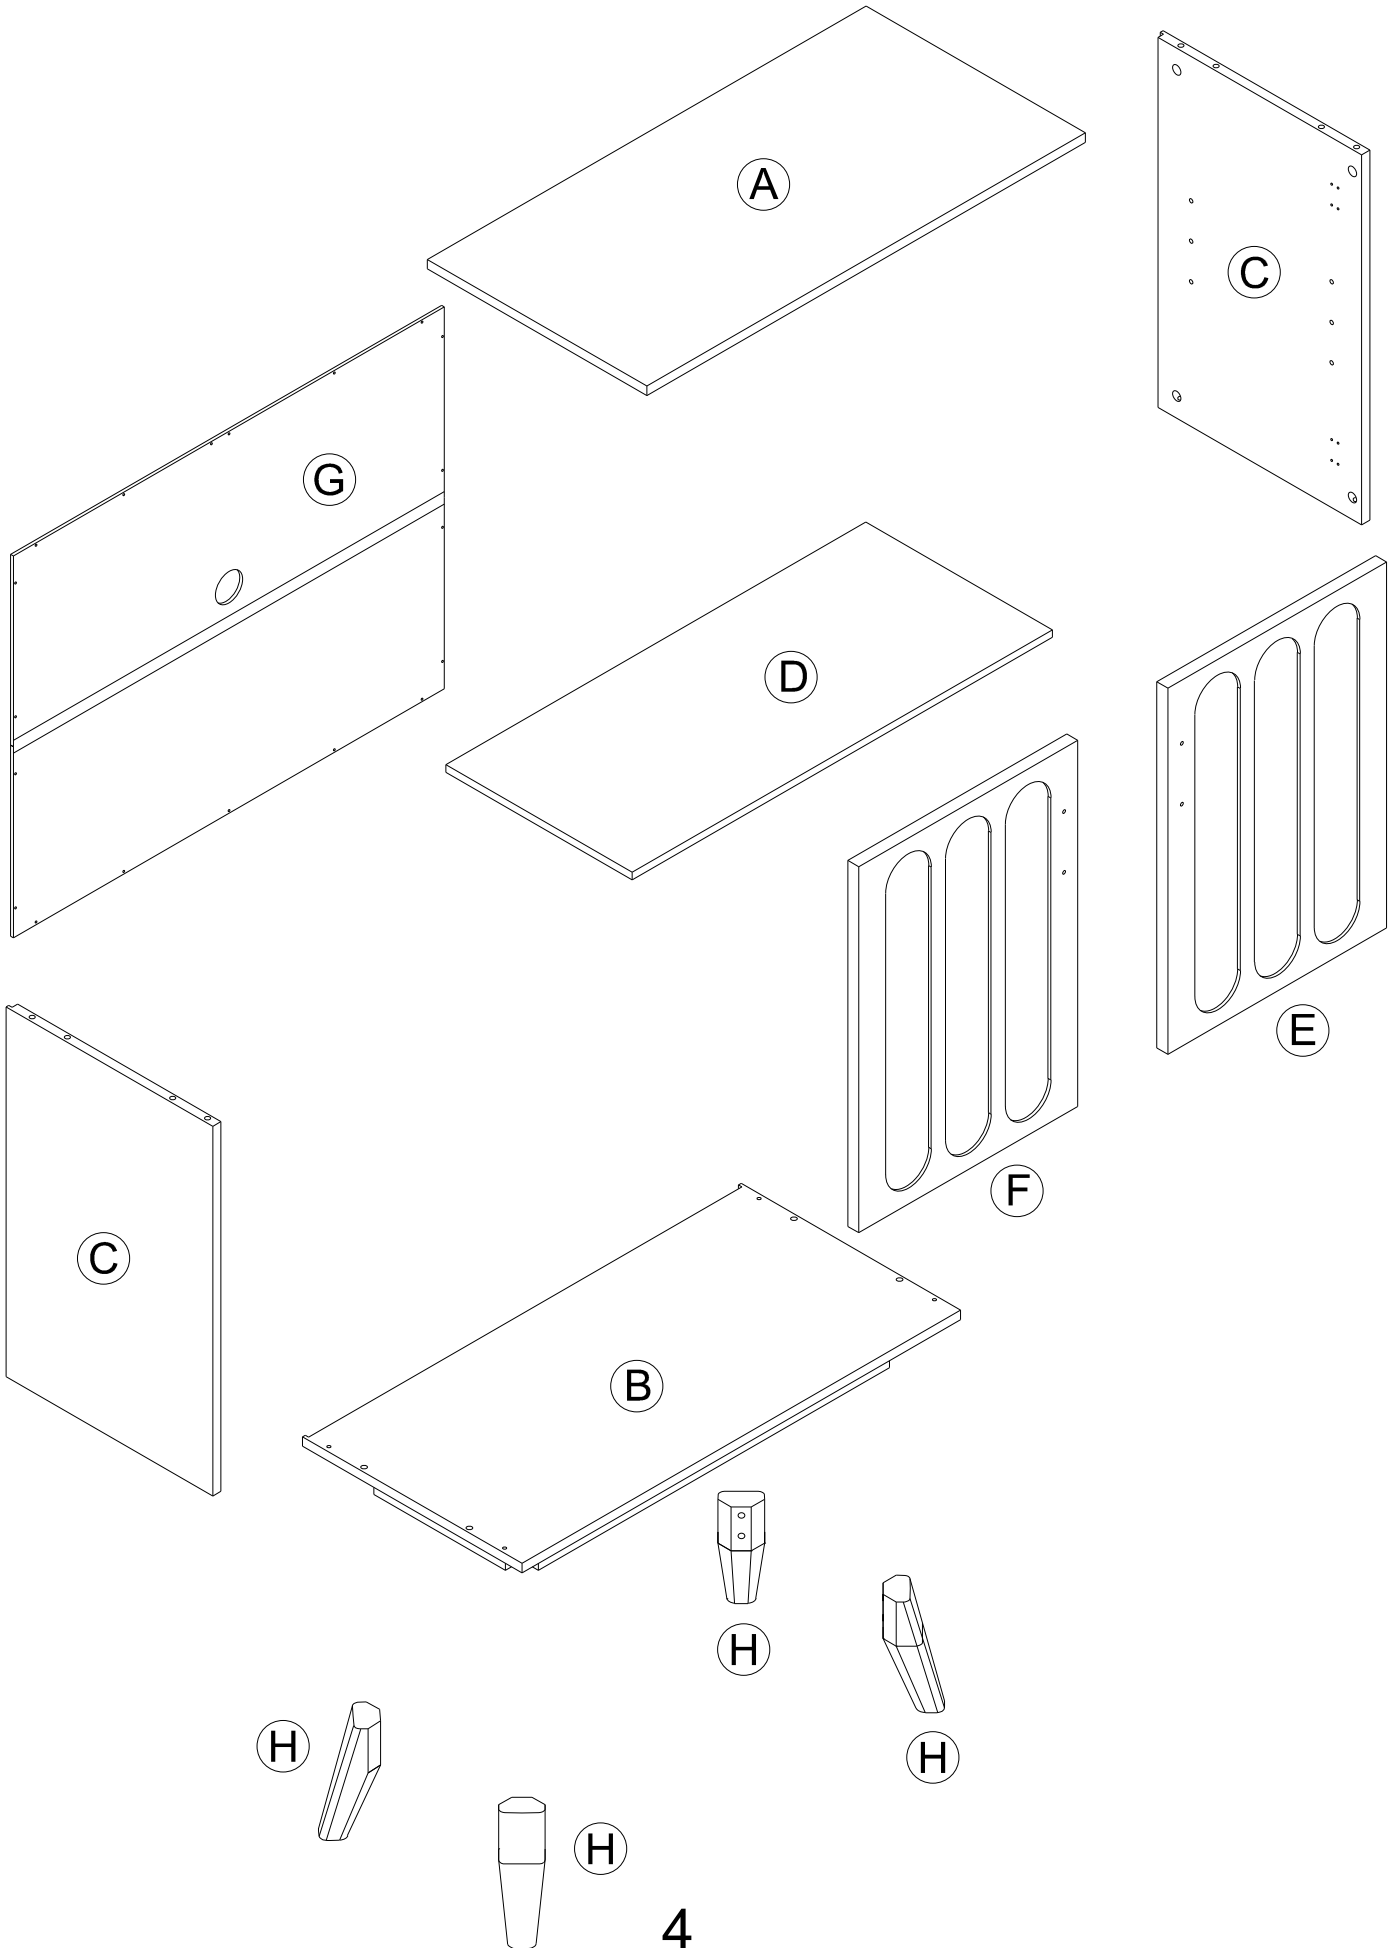

ASSEMBLY INSTRUCTIONS

HARDWARE LIST

Item no.	Reference Image	Qty	Item no.	Reference Image	Qty
1	 Ø8*30mm	X8	8		X8
2		X8	9		X1
3		X8	10		X4
4	 Ø6.5*Ø3*15mm	X18+1	11		X4
5	 Ø6*Ø3*14mm	X24+2	12		X2
6	 Ø1/4*1-3/4"	X8	13		X4
7		X8	14		X1

ASSEMBLY INSTRUCTIONS