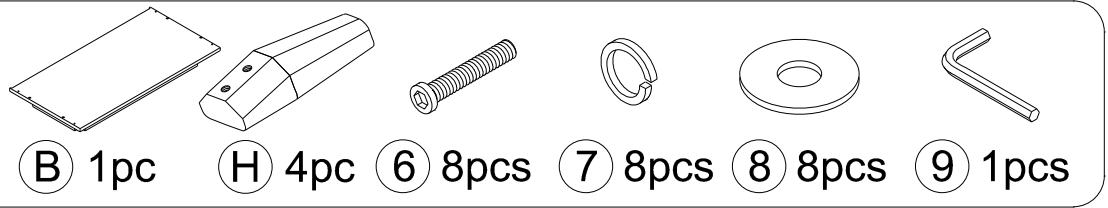

Recommended installers:2

Put a carpet on the floor
before unpacking

Estimate installation time:
30minutes

ASSEMBLY INSTRUCTIONS

PART LIST

Item no.	Reference Image	Qty	Item no.	Reference Image	Qty
(A)		X1	(E)		X1
(B)		X1	(F)		X1
(C)		X2	(G)		X1
(D)		X1	(H)		X4

ASSEMBLY INSTRUCTIONS

HARDWARE LIST

Item no.	Reference Image	Qty	Item no.	Reference Image	Qty
1	 Ø8*30mm	X8	8		X8
2		X8	9		X1
3		X8	10		X4
4	 Ø6.5*Ø3*15mm	X18+1	11		X4
5	 Ø6*Ø3*14mm	X24+2	12		X2
6	 Ø1/4*1-3/4"	X8	13		X4
7		X8	14		X1

ASSEMBLY INSTRUCTIONS

ASSEMBLY INSTRUCTIONS

1

ASSEMBLY INSTRUCTIONS

2

(A) 1pc

(1) 8pcs

(2) 8pcs

1pcs

B

2pcs

C

Ø8*3/4"

1pcs

D

Ø8*1-1/2"