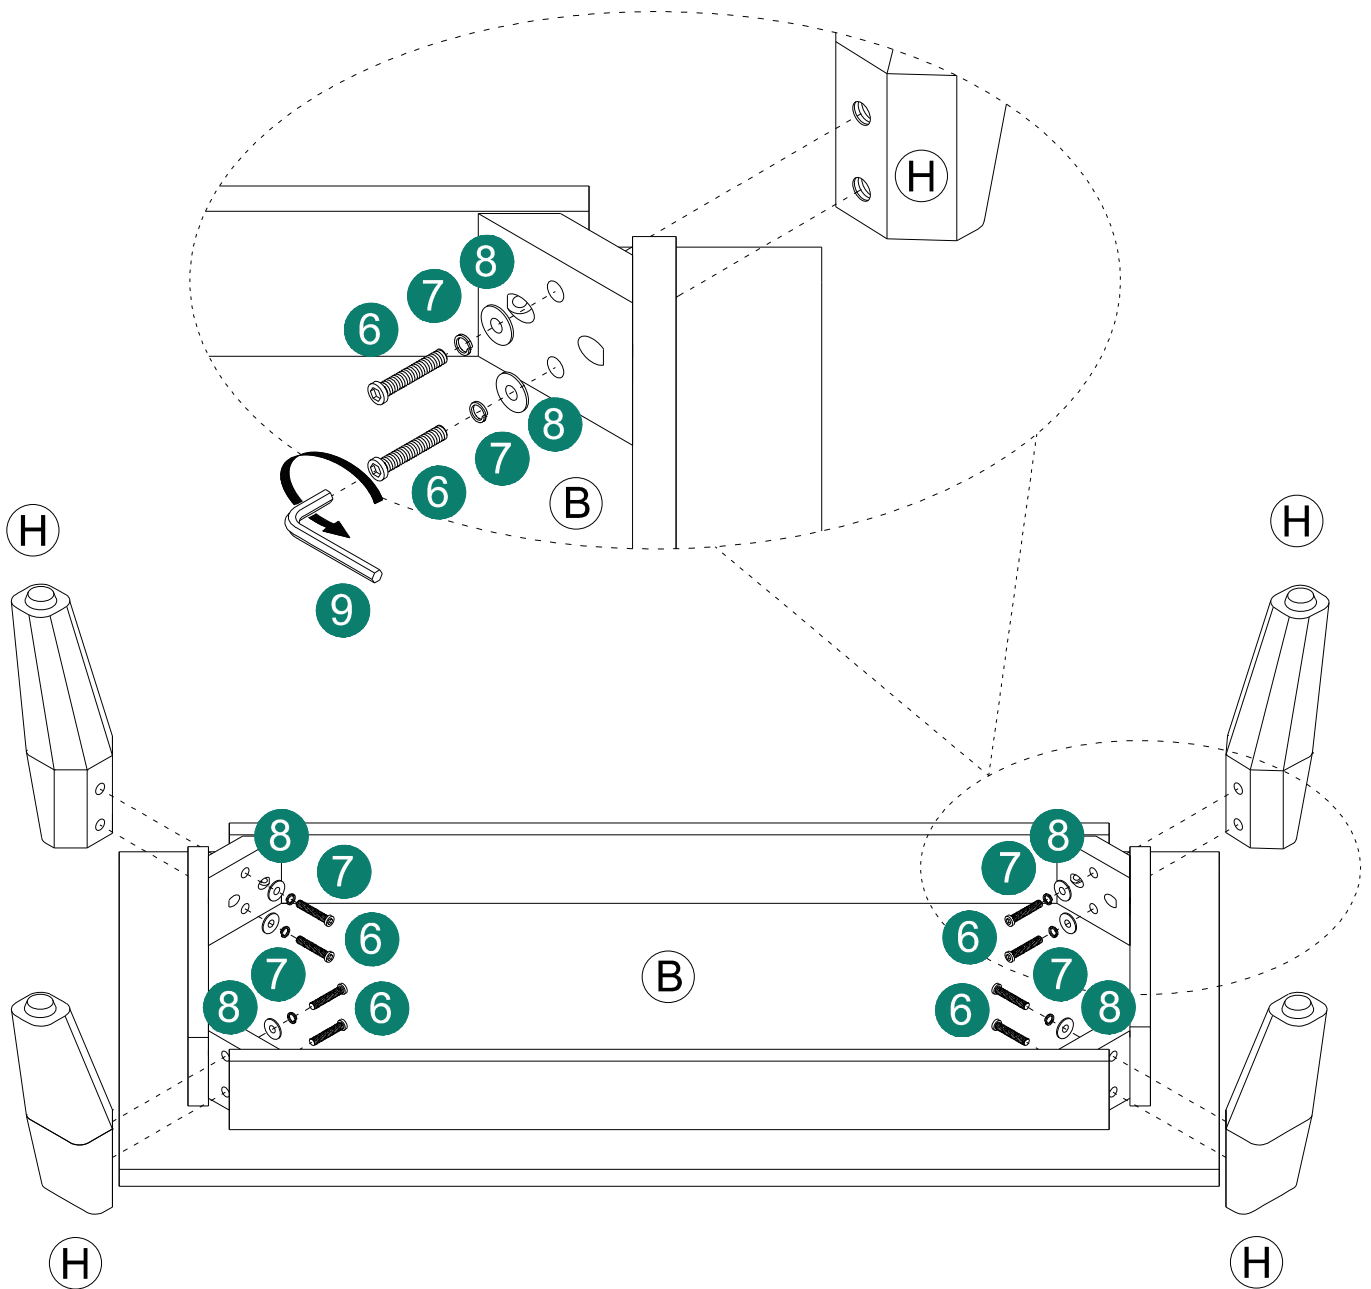

Recommended installers:2

Put a carpet on the floor
before unpacking

Estimate installation time:
30minutes

ASSEMBLY INSTRUCTIONS

PART LIST

Item no.	Reference Image	Qty	Item no.	Reference Image	Qty
(A)		X1	(E)		X1
(B)		X1	(F)		X1
(C)		X2	(G)		X1
(D)		X1	(H)		X4

ASSEMBLY INSTRUCTIONS

HARDWARE LIST

Item no.	Reference Image	Qty	Item no.	Reference Image	Qty
1	 Ø8*30mm	X8	8		X8
2		X8	9		X1
3		X8	10		X4
4	 Ø6.5*Ø3*15mm	X18+1	11		X4
5	 Ø6*Ø3*14mm	X24+2	12		X2
6	 Ø1/4*1-3/4"	X8	13		X4
7		X8	14		X1

ASSEMBLY INSTRUCTIONS

ASSEMBLY INSTRUCTIONS

1

ASSEMBLY INSTRUCTIONS

2

(A) 1pc

(1) 8pcs

(2) 8pcs

1pcs

B

2pcs

C

Ø8*3/4"

1pcs

D

Ø8*1-1/2"