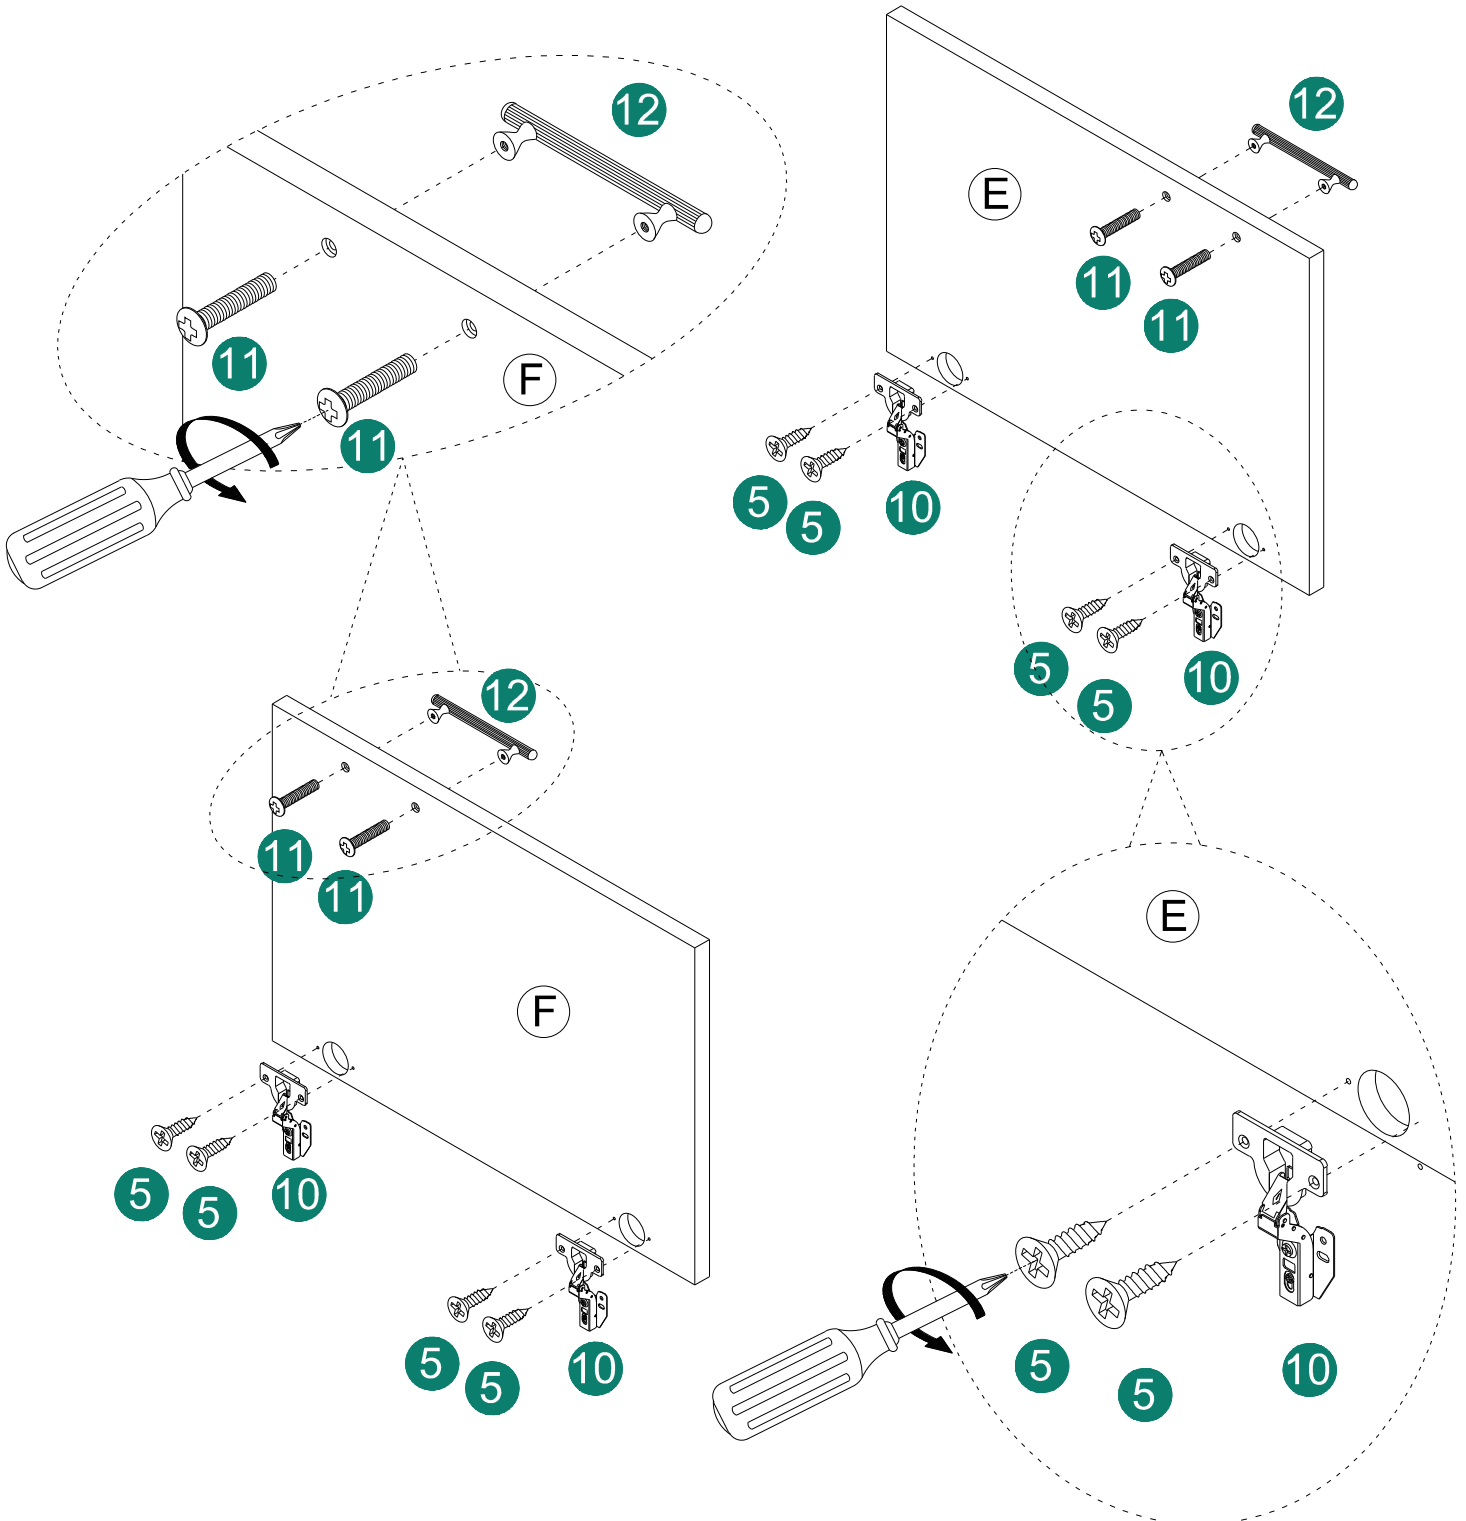

ASSEMBLY INSTRUCTIONS

HARDWARE LIST

Item no.	Reference Image	Qty	Item no.	Reference Image	Qty
1	 Ø8*30mm	X8	8		X8
2		X8	9		X1
3		X8	10		X4
4	 Ø6.5*Ø3*15mm	X18+1	11		X4
5	 Ø6*Ø3*14mm	X24+2	12		X2
6	 Ø1/4*1-3/4"	X8	13		X4
7		X8	14		X1

ASSEMBLY INSTRUCTIONS

3

C 2pc

3 8pcs

ASSEMBLY INSTRUCTIONS

4

ASSEMBLY INSTRUCTIONS

5

5 8pcs

ASSEMBLY INSTRUCTIONS

6

5 8pcs

ASSEMBLY INSTRUCTIONS

7

G 1pc

4 18pcs

1pcs

B

2pcs

C

Ø8*3/4"

1pcs

D

Ø8*1-1/2"