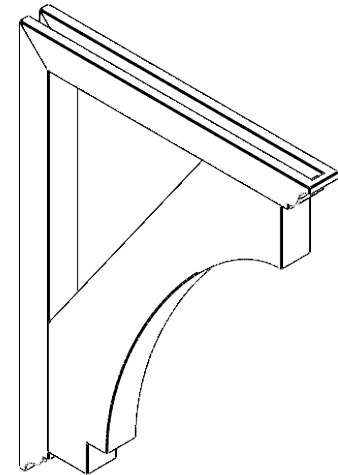

ITEM NUMBER: BKTUROS035X035X36000X48000X035X035X035IMP00RCPR

3 1/2"W X 36"D X 48"H X 3 1/2"T IMPERIAL ROUGH CEDAR WOODGRAIN OPEN BRACKET, TRADITIONAL TOP AND BACK, 3 1/2"W SOLID BRACE, PRIMED TAN

SIDE PROFILE

FRONT PROFILE

ISOMETRIC

GENERATED DATE : 06/18/2023

EKENA
MILLWORK
EKENA MILLWORK
2300 WEST MAIN ST.
CLARKSVILLE, TX 75426
TOLL FREE: 866-607-0453
WWW.EKENAMILLWORK.COM

NOTES

1. INSTALLATION TO BE COMPLETED IN ACCORDANCE WITH MANUFACTURER'S SPECIFICATIONS.
2. DRAWING MAY NOT BE TO SCALE
3. THIS DRAWING IS INTENDED FOR DESIGN AND PLANNING PURPOSES ONLY.
4. ALL INFORMATION CONTAINED HEREIN WAS CURRENT AT THE TIME OF DEVELOPMENT BUT MUST BE REVIEWED AND APPROVED BY THE PRODUCT MANUFACTURER TO BE CONSIDERED ACCURATE.
5. TIMBERTHANE ARCHITECTURAL PRODUCTS ARE MADE FROM HIGH DENSITY URETHANE AND COME FACTORY PRIMED