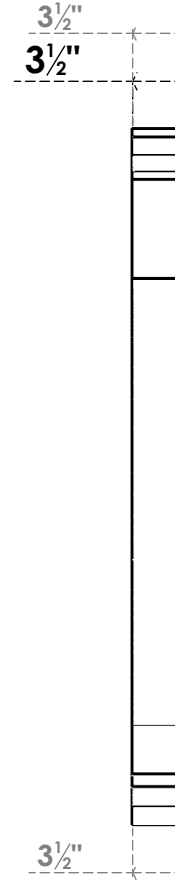

ITEM NUMBER: BKTUROS035X035X36000X48000X035X035X035IMP00RCPR

3 1/2"W X 36"D X 48"H X 3 1/2"T IMPERIAL ROUGH CEDAR WOODGRAIN OPEN BRACKET, TRADITIONAL TOP AND BACK, 3 1/2"W SOLID BRACE, PRIMED TAN

SIDE PROFILE

FRONT PROFILE

ISOMETRIC

GENERATED DATE : 06/18/2023

EKENA
MILLWORK
EKENA MILLWORK
2300 WEST MAIN ST.
CLARKSVILLE, TX 75426
TOLL FREE: 866-607-0453
WWW.EKENAMILLWORK.COM

NOTES

1. INSTALLATION TO BE COMPLETED IN ACCORDANCE WITH MANUFACTURER'S SPECIFICATIONS.
2. DRAWING MAY NOT BE TO SCALE
3. THIS DRAWING IS INTENDED FOR DESIGN AND PLANNING PURPOSES ONLY.
4. ALL INFORMATION CONTAINED HEREIN WAS CURRENT AT THE TIME OF DEVELOPMENT BUT MUST BE REVIEWED AND APPROVED BY THE PRODUCT MANUFACTURER TO BE CONSIDERED ACCURATE.
5. TIMBERTHANE ARCHITECTURAL PRODUCTS ARE MADE FROM HIGH DENSITY URETHANE AND COME FACTORY PRIMED