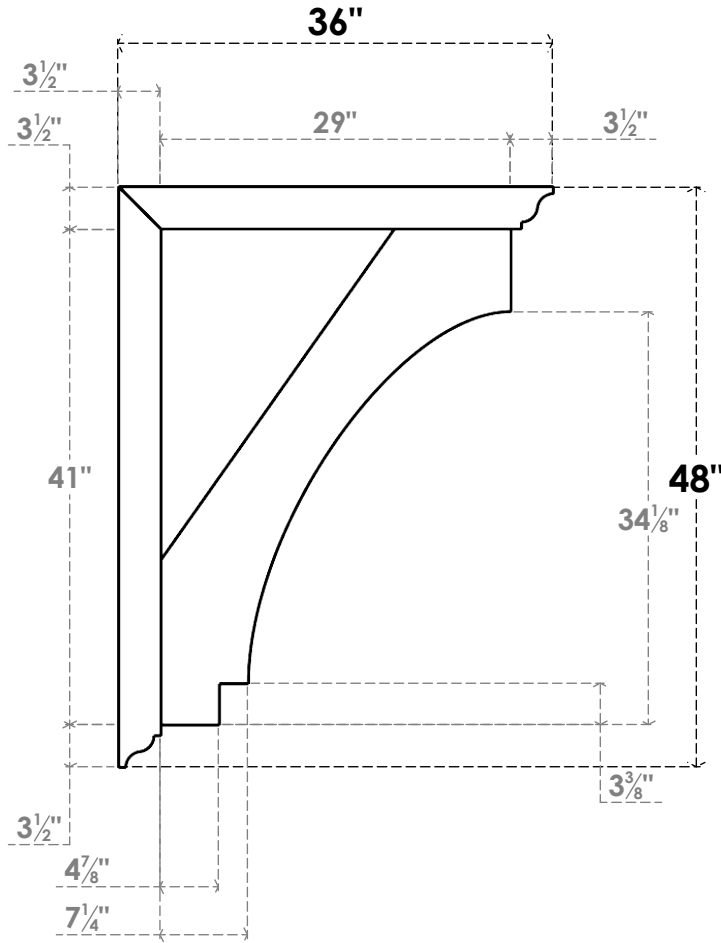

ITEM NUMBER: BKTUROS035X035X36000X48000X035X035X035IMP00RCPR

3 1/2"W X 36"D X 48"H X 3 1/2"T IMPERIAL ROUGH CEDAR WOODGRAIN OPEN BRACKET, TRADITIONAL TOP AND BACK, 3 1/2"W SOLID BRACE, PRIMED TAN

SIDE PROFILE

FRONT PROFILE

ISOMETRIC

GENERATED DATE : 06/18/2023

EKENA
MILLWORK
EKENA MILLWORK
2300 WEST MAIN ST.
CLARKSVILLE, TX 75426
TOLL FREE: 866-607-0453
WWW.EKENAMILLWORK.COM

NOTES

1. INSTALLATION TO BE COMPLETED IN ACCORDANCE WITH MANUFACTURER'S SPECIFICATIONS.
2. DRAWING MAY NOT BE TO SCALE
3. THIS DRAWING IS INTENDED FOR DESIGN AND PLANNING PURPOSES ONLY.
4. ALL INFORMATION CONTAINED HEREIN WAS CURRENT AT THE TIME OF DEVELOPMENT BUT MUST BE REVIEWED AND APPROVED BY THE PRODUCT MANUFACTURER TO BE CONSIDERED ACCURATE.
5. TIMBERTHANE ARCHITECTURAL PRODUCTS ARE MADE FROM HIGH DENSITY URETHANE AND COME FACTORY PRIMED