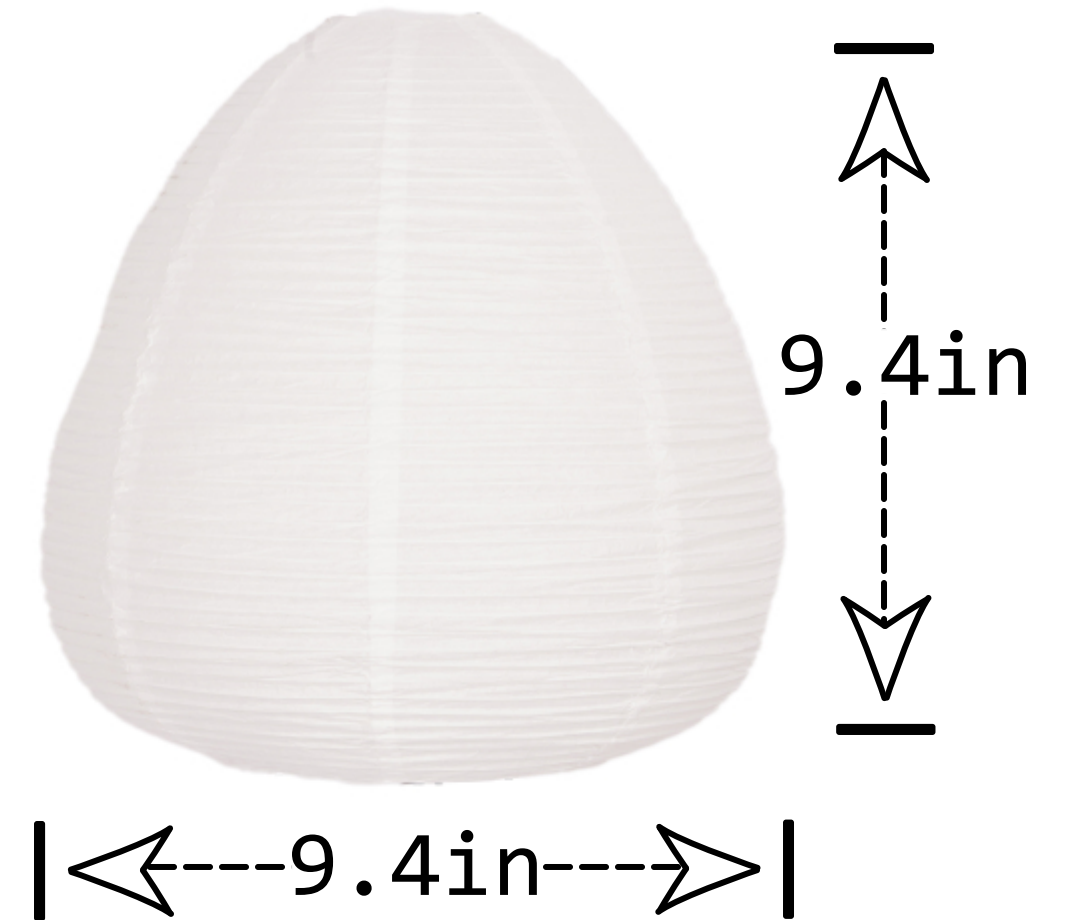

# PRODUCT SIZE

## Specifications

Material: Aluminum

Bulb: E26\*1  
(Incl 3-Color Light Source)

Weight: 1.3Lbs

Voltage: 110V

Lamp Body Color: White