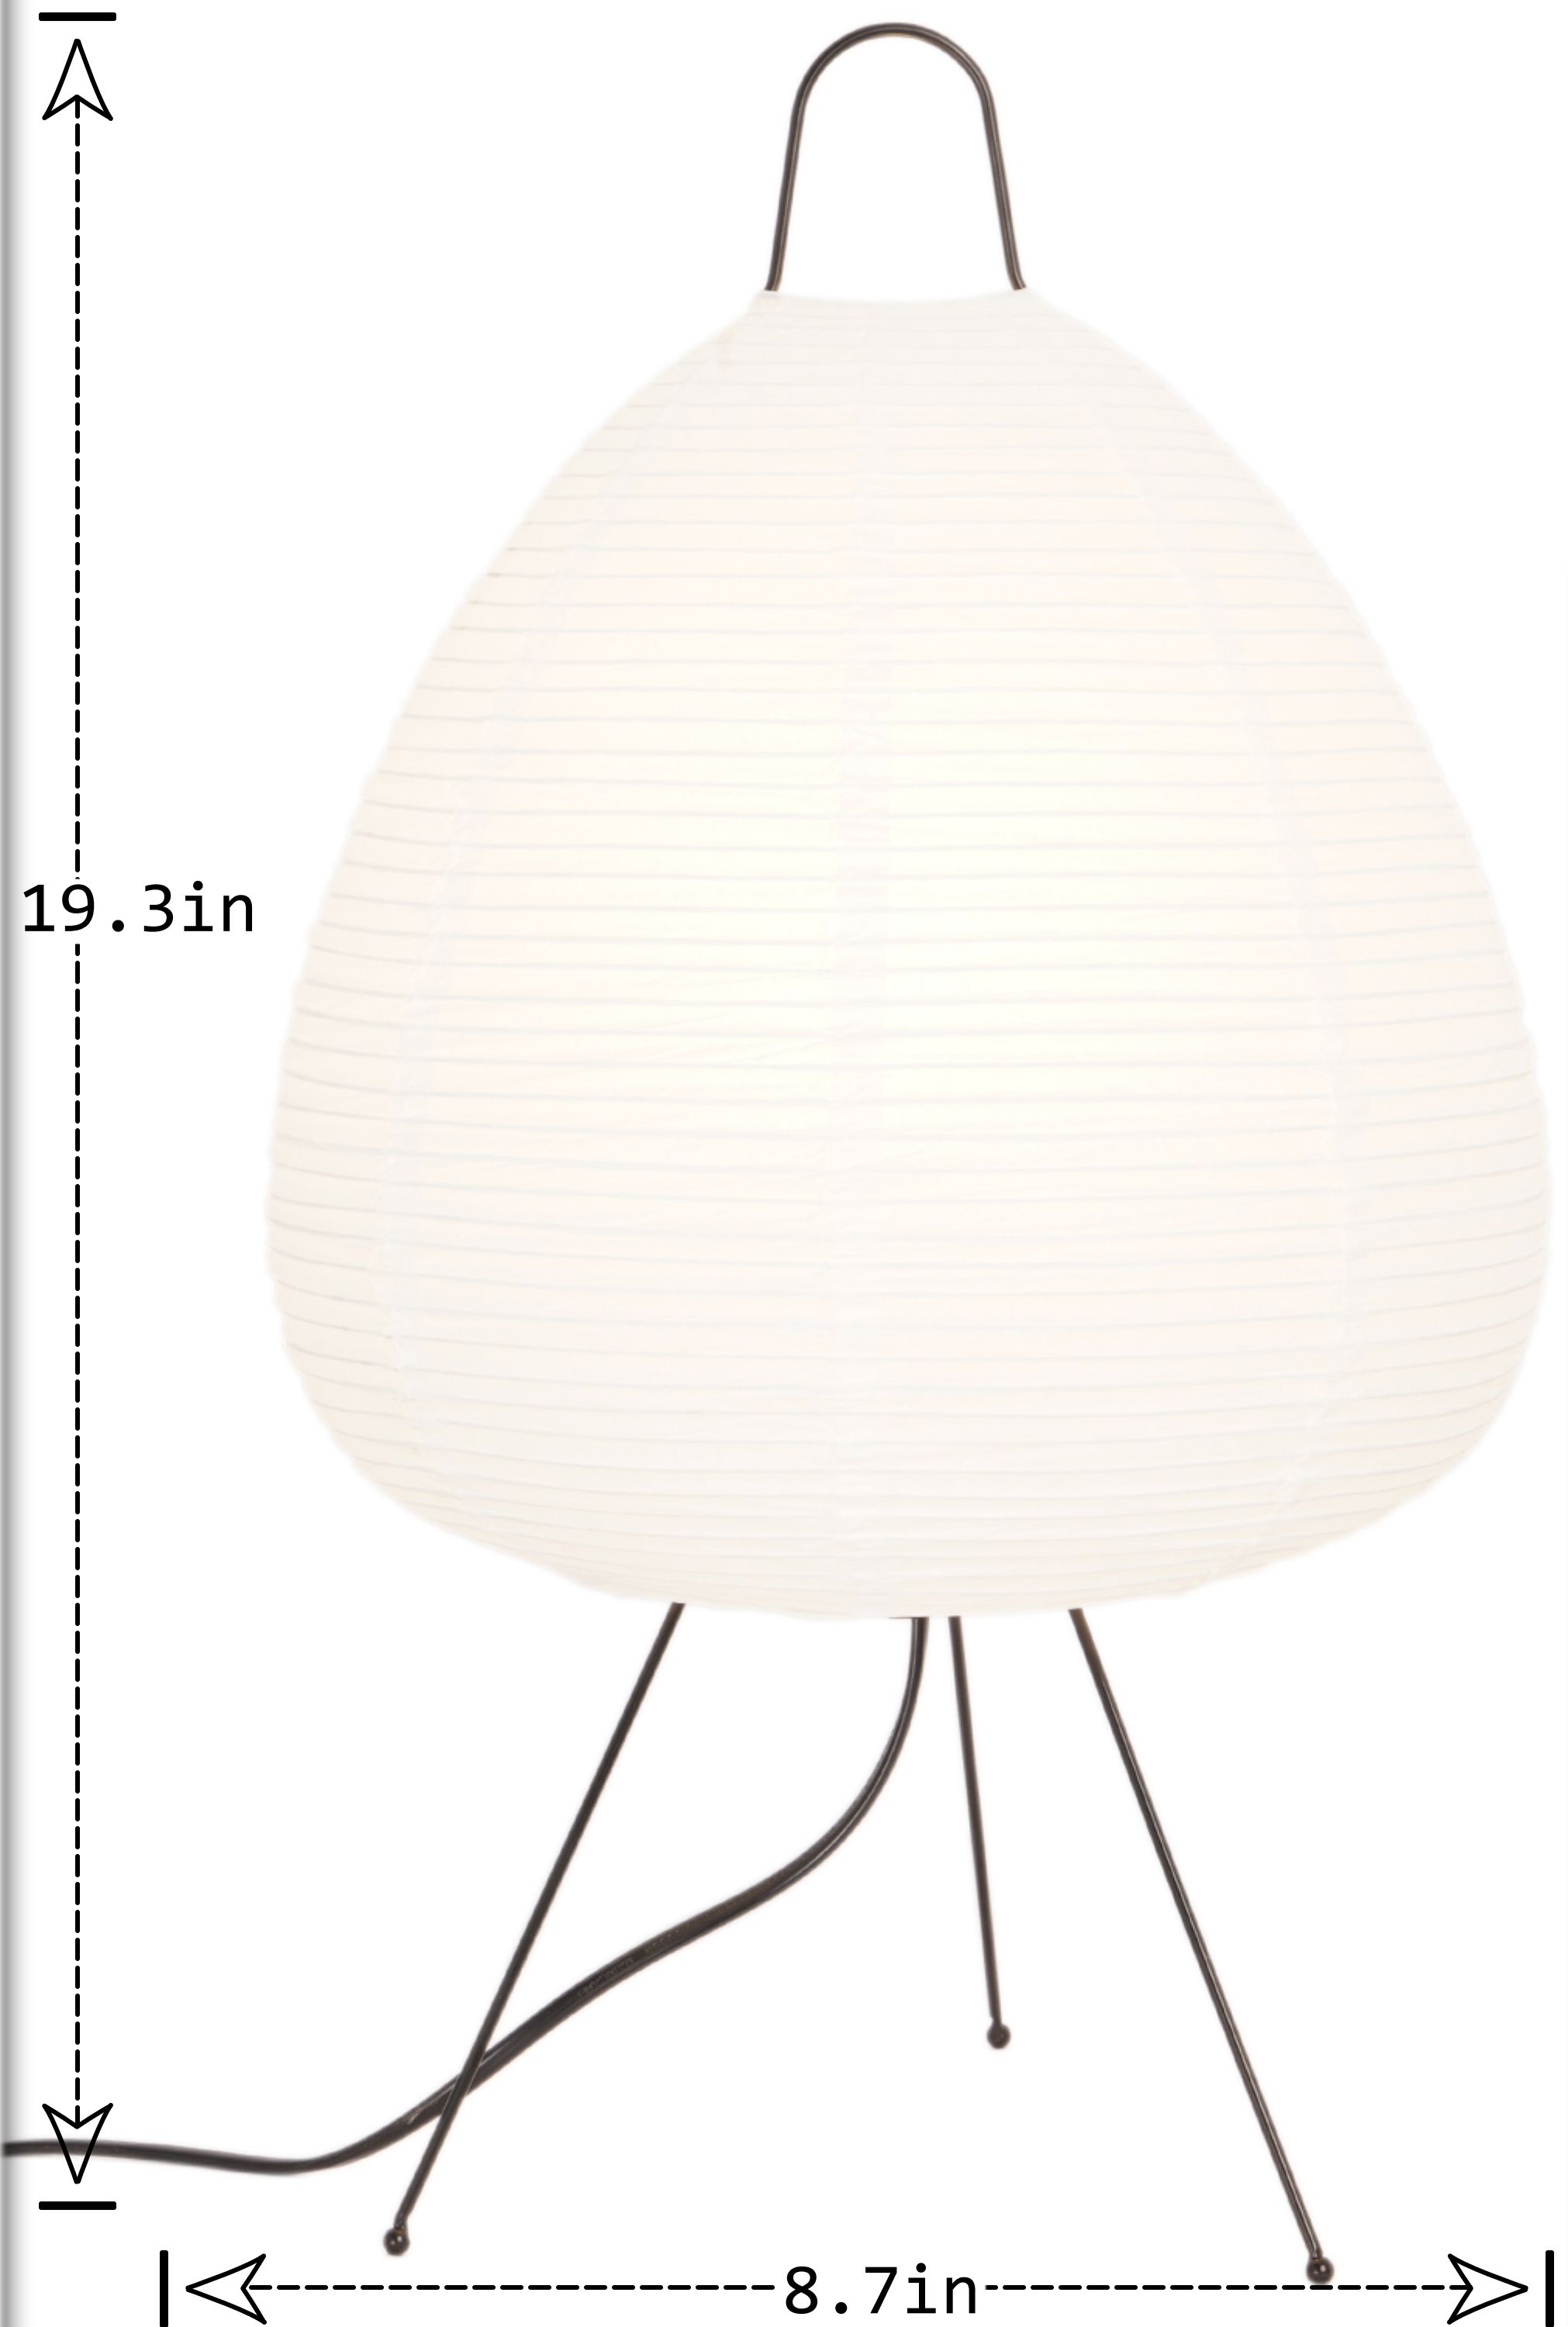

# PRODUCT SIZE

## Specifications

Material: Aluminum

Bulb: E26\*1  
(Incl 3-Color Light Source)

Weight: 1.3Lbs

Voltage: 110V

Lamp Body Color: White