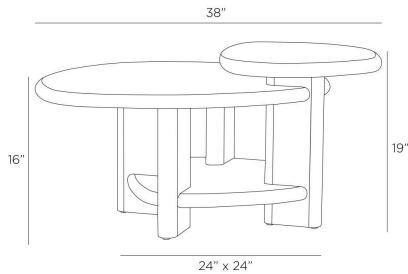

ARTERIOS

FORNEY COFFEE TABLE

FCS15

H: 19 IN, W: 38 IN, D: 26 IN,
Satin Walnut

We updated the mid-century puddle table in satin walnut wood. A grounded base supports tiered tops suspended over a single shelf. Wrapped in a lacquered natural eggshell, it is finished with a handcrafted technique prominent during the French Art Deco era. Applied across each curved edge and lacquered, the varicolored result is unique to each piece. Finish will vary.

APPEARANCE

Material	Eggshell, Walnut Veneer
Material Type	Lacquered
Finish	Natural Eggshell, Satin Walnut
Finish Will Vary	Yes
Top Coat/Sealant	Yes

DIMENSIONS

Foot Print	W: 24 IN, D: 24 IN
Leg	H: 14.5 IN, W: 6.5 IN, D: 2.5 IN
Shelf	H: 1.5 IN, W: 23 IN, D: 24 IN
Small Table	H: 19 IN, W: 18 IN, D: 18.5 IN
Large Table	H: 16 IN, W: 33 IN, D: 25 IN
Diagonal Dimension	31.5 IN
Clearance	3.5 IN

SHIPPING

Shipping Requirements	TruckShip
Product Weight	67.1 lbs
Gross Weight 1	114 lbs
Shipping Box 1	H: 26 IN, L: 41 IN, W: 30 IN

ADDITIONAL INFO

Swatch Number	NEGSW, SWSW
Leg Or Foot Application	Adjustable Glides