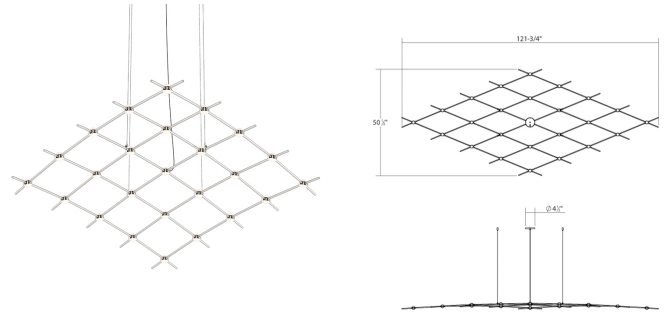

Project:

Constellation Aquarius Medius Spec Sheet

SKU: 21Q13-RW5512 Learn more at:
<https://sonnemanlight.com/constellation-aquarius>

Description: Aquarius is "The Great One;" it is a broad constellation of uniform brightness across a vast space of sky. Expansive, covering a large range of space, Aquarius is the latest innovative design configuration of our Constellation architectural lighting system. Available in sizes: Minor, Medius, and Major.

Type #:

Dimensions

Height:	1.5"
Width:	121.75"
Length:	50.5"
Canopy/Backplate/Base:	4.5"
Hanging Details:	10' Adjustable Cord/Cable
Size:	Medius
Canopy/Backplate/Base Height:	0.5

Electrical Specs

Bulb(s) Included?:	Yes
Bulb 1 Type:	Integral LED
Bulb Quantity:	1
Input Voltage:	100-277VAC
Wattage:	50
Initial Lumens:	6190
Delivered Lumens:	4330
Color Temperature:	3000K
CRI:	90
Power Supply Type:	Driver
Power Supply Quantity:	1
Power Supply Location:	Remote
Dimming Type:	TRIAC & ELV @120V / 0-10V
Bulb Max Wattage:	50

Installation

Installation:	Licensed electrician required, multi-step installation
Sloped Ceiling Compatible?:	Adapter Available

Shade

Lens Type:	White Optical Acrylic Lens
Shade 1 Material:	Acrylic

Available Finishes