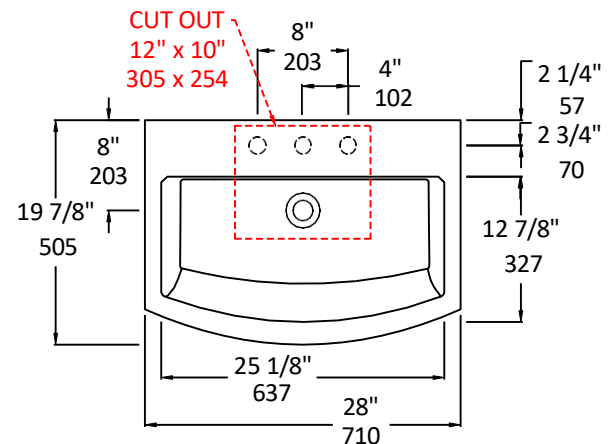

Specifications:

Installation:	Wall-mount, or above-counter
Exterior Dimensions:	28" w x 19 7/8" d x 7 3/8" h
Material:	Porcelain
Weight:	38 lbs
Overflow:	Yes
Finishes:	001 - White
Faucet Holes:	01 - one hole 03 - three hole, 8" spread
Cutout Size:	12" x 10" (template available upon request)
Faucet Hole Size:	∅ 1 3/8"
Drain Hole Size:	∅ 1 3/4"

Features:

- Porcelain sink with overflow
- Most standard American drains can also be used
- Unglazed back wall - it must be installed against a wall
- Location of wall-mount holes is approximate
- Wall-mounting bolts are included
- Unglazed bottom
- Current cut-out template can be requested

LACAVA reserves the right to revise any dimension or information on this sheet without notice. Dimensions are nominal and may vary within an industry accepted tolerance of 1/4". Drawings provided herein are meant to give the user an idea of the product and are not made to scale.