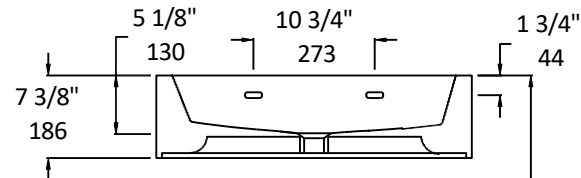

Specifications:

Installation:	Wall-mount, or above-counter
Exterior Dimensions:	28" w x 19 7/8" d x 7 3/8" h
Material:	Porcelain
Weight:	38 lbs
Overflow:	Yes
Finishes:	001 - White
Faucet Holes:	01 - one hole 03 - three hole, 8" spread
Cutout Size:	12" x 10" (template available upon request)
Faucet Hole Size:	∅ 1 3/8"
Drain Hole Size:	∅ 1 3/4"

LACAVA reserves the right to revise any dimension or information on this sheet without notice. Dimensions are nominal and may vary within an industry accepted tolerance of 1/4". Drawings provided herein are meant to give the user an idea of the product and are not made to scale.