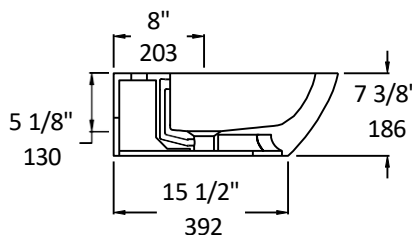

Specifications:

Installation:	Wall-mount, or above-counter
Exterior Dimensions:	28" w x 19 7/8" d x 7 3/8" h
Material:	Porcelain
Weight:	38 lbs
Overflow:	Yes
Finishes:	001 - White
Faucet Holes:	01 - one hole 03 - three hole, 8" spread
Cutout Size:	12" x 10" (template available upon request)
Faucet Hole Size:	∅ 1 3/8"
Drain Hole Size:	∅ 1 3/4"

LACAVA reserves the right to revise any dimension or information on this sheet without notice. Dimensions are nominal and may vary within an industry accepted tolerance of 1/4". Drawings provided herein are meant to give the user an idea of the product and are not made to scale.