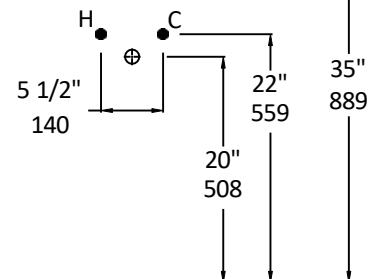

Specifications:

Installation:	Wall-mount, or above-counter
Exterior Dimensions:	28" w x 19 7/8" d x 7 3/8" h
Material:	Porcelain
Weight:	38 lbs
Overflow:	Yes
Finishes:	001 - White
Faucet Holes:	01 - one hole 03 - three hole, 8" spread
Cutout Size:	12" x 10" (template available upon request)
Faucet Hole Size:	∅ 1 3/8"
Drain Hole Size:	∅ 1 3/4"

LACAVA reserves the right to revise any dimension or information on this sheet without notice. Dimensions are nominal and may vary within an industry accepted tolerance of 1/4". Drawings provided herein are meant to give the user an idea of the product and are not made to scale.