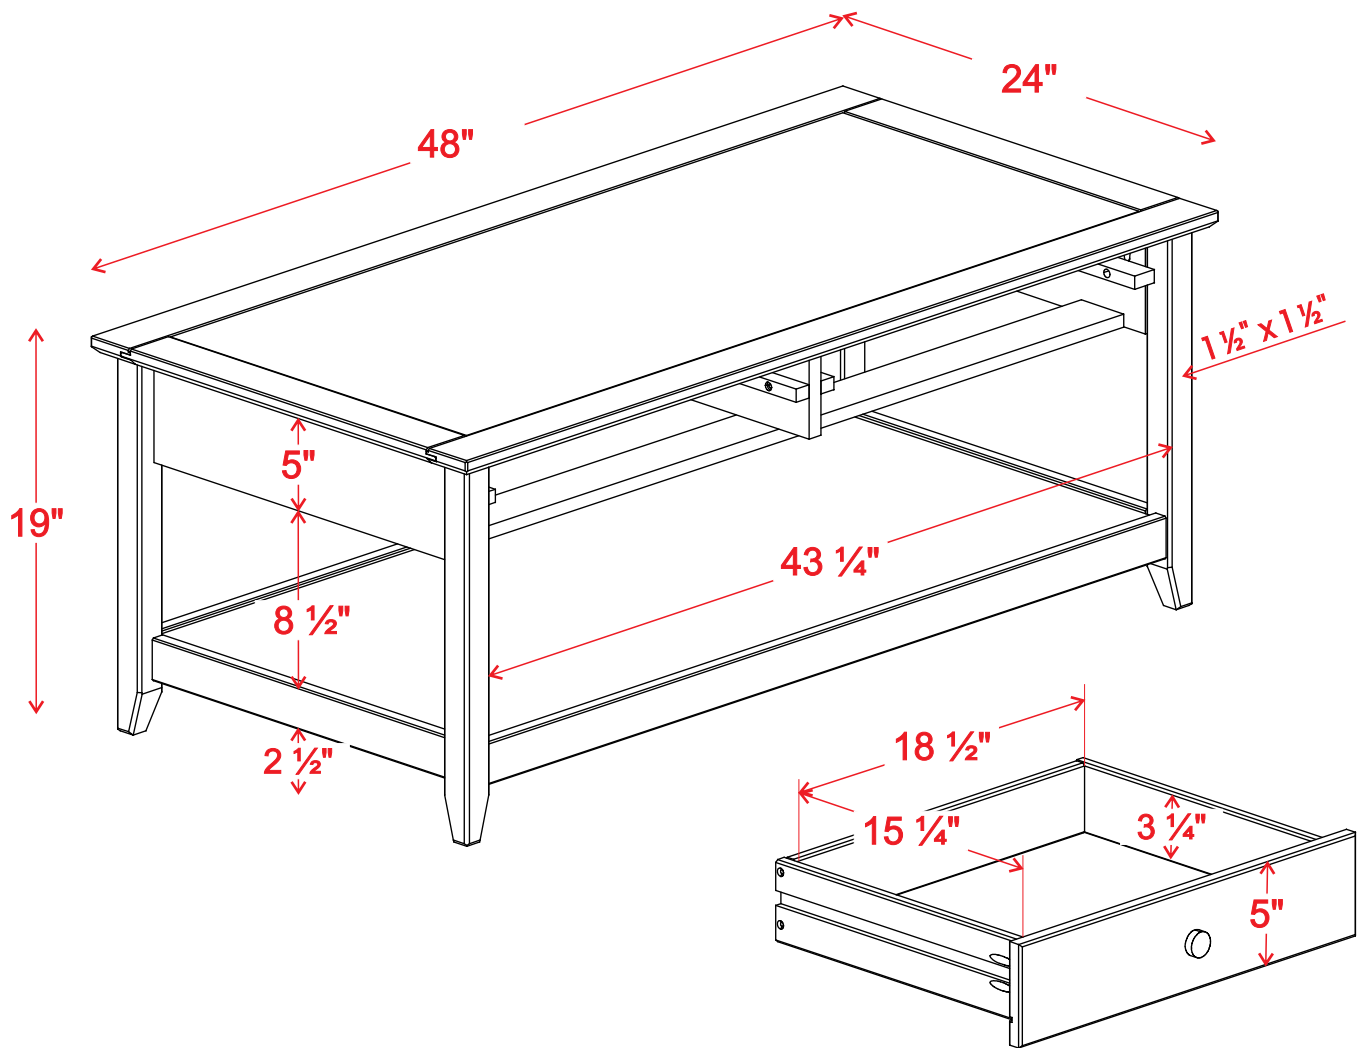

Product dimension sheet

Greenport Collection
Coffee Table

GrainWood
FURNITURE.COM