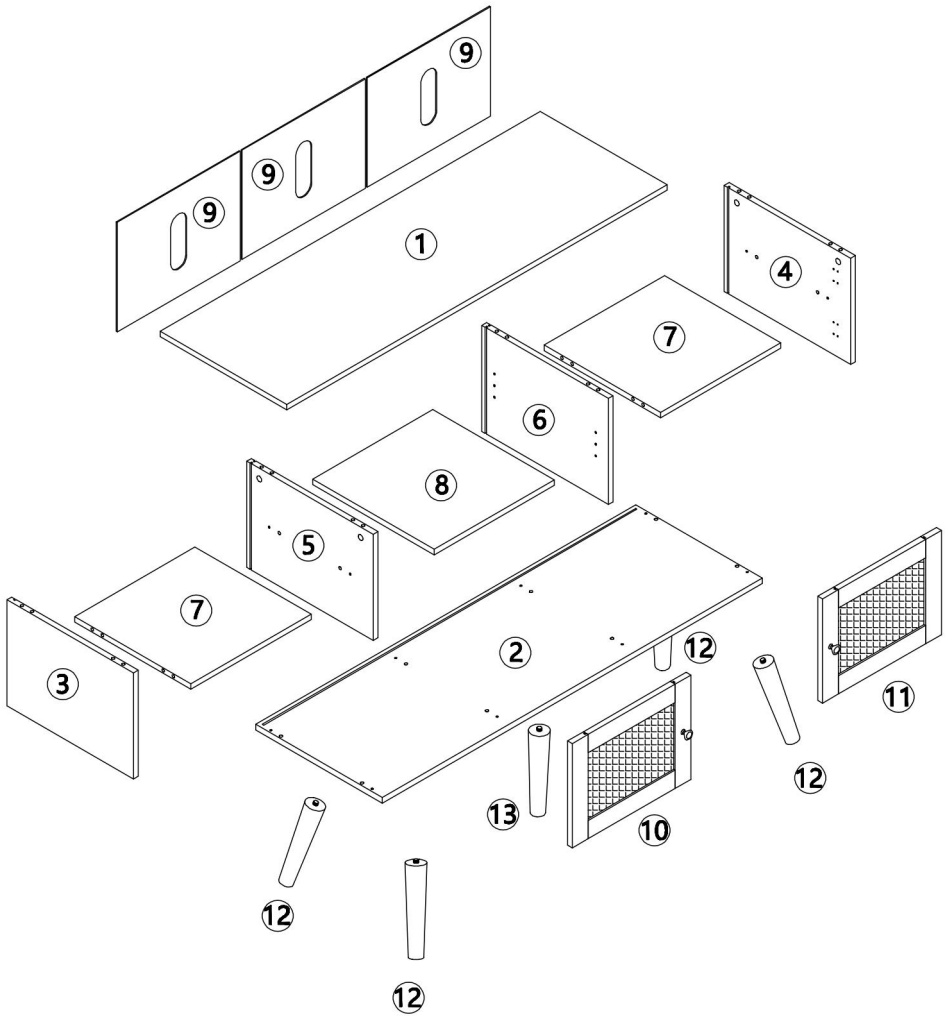

ASSEMBLY STEPS