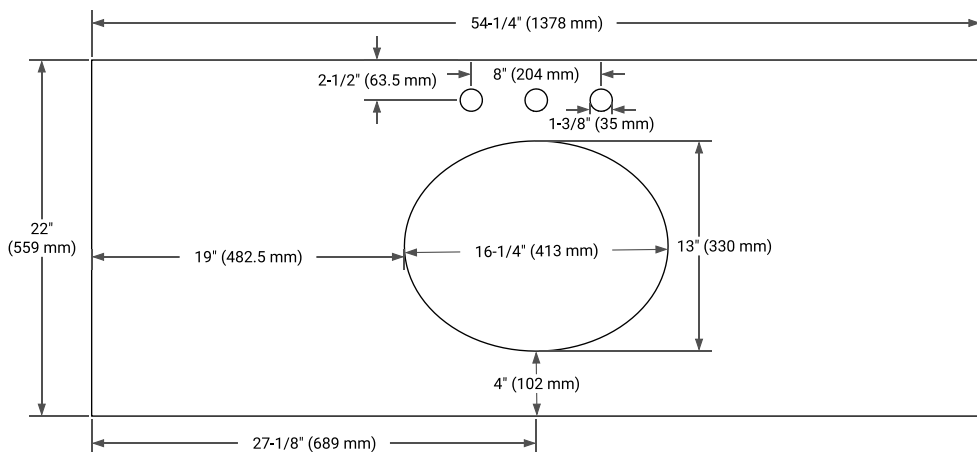

54" SINGLE SINK BASE CABINET

BASE CABINET DIMENSIONS

54" W x 21.5" D x 34.5" H

FEATURES

- Solid wood frame & plywood panels
- Dovetail drawers and joints
- Soft closing doors & drawers

HARDWARE FINISHES*

Brushed Nickel Satin Brass Matte Black Polished Chrome

PLAN VIEW

54" SINGLE OVAL SINK COUNTERTOP WITH 1.5 IN. THICKNESS

OVERALL DIMENSIONS

54.25" W x 22" D x 1.5" H

COUNTERTOP OPTIONS

Carrara White Quartz

FEATURES

- Solid countertop with mitered edges & seams
- Undermount white oval sink
- Pre-drilled for 8" widespread faucet

INCLUDED

- Countertop
- Matching Backsplash
- Oval Sink

COUNTERTOP PLAN VIEW

EDGE SIDE VIEW

THREE DIMENSIONAL COUNTERTOP VIEW