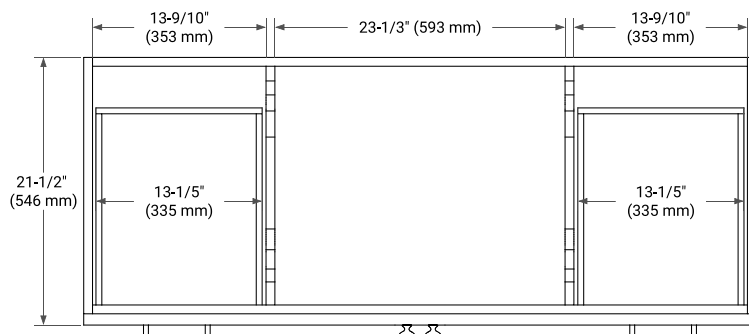

54" SINGLE SINK BASE CABINET

BASE CABINET DIMENSIONS

54" W x 21.5" D x 34.5" H

FEATURES

- Solid wood frame & plywood panels
- Dovetail drawers and joints
- Soft closing doors & drawers

HARDWARE FINISHES*

Brushed Nickel Satin Brass Matte Black Polished Chrome

PLAN VIEW

54" SINGLE OVAL SINK COUNTERTOP WITH 1.5 IN. THICKNESS

OVERALL DIMENSIONS

54.25" W x 22" D x 1.5" H

COUNTERTOP OPTIONS

Carrara White Quartz

FEATURES

- Solid countertop with mitered edges & seams
- Undermount white oval sink
- Pre-drilled for 8" widespread faucet

INCLUDED

- Countertop
- Matching Backsplash
- Oval Sink

COUNTERTOP PLAN VIEW

EDGE SIDE VIEW

THREE DIMENSIONAL COUNTERTOP VIEW