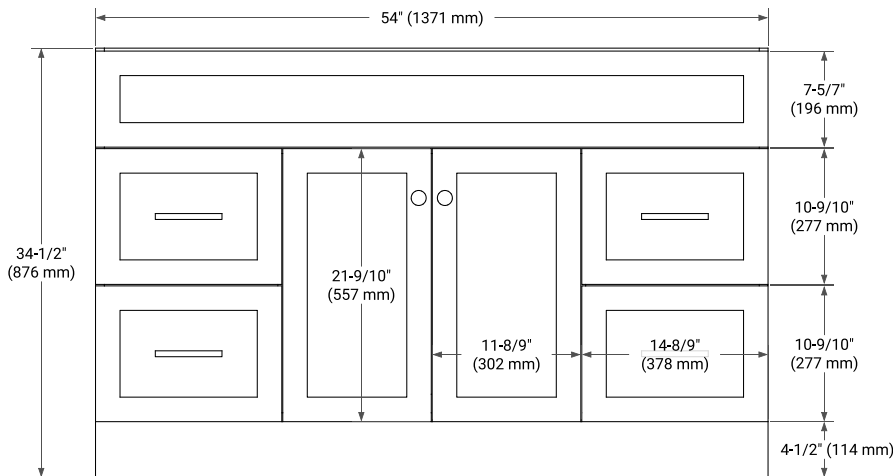

54" SINGLE SINK BASE CABINET

BASE CABINET DIMENSIONS

54" W x 21.5" D x 34.5" H

FEATURES

- Solid wood frame & plywood panels
- Dovetail drawers and joints
- Soft closing doors & drawers

HARDWARE FINISHES*

Brushed Nickel   Satin Brass   Matte Black   Polished Chrome

Hardware comes preinstalled with the illustrated option. Other finishes are available on our online store if you prefer a different one.

AVAILABLE COLORS

White   Grey   Midnight Blue   Black

FRONT VIEW

SIDE VIEW

PLAN VIEW