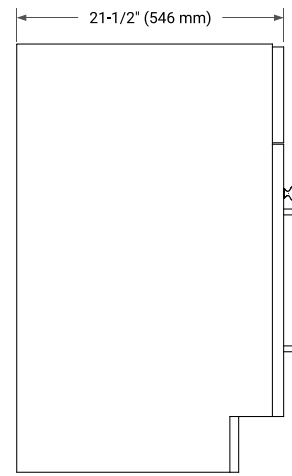

54" SINGLE SINK BASE CABINET

BASE CABINET DIMENSIONS

54" W x 21.5" D x 34.5" H

FEATURES

- Solid wood frame & plywood panels
- Dovetail drawers and joints
- Soft closing doors & drawers

HARDWARE FINISHES*

Brushed Nickel Satin Brass Matte Black Polished Chrome

PLAN VIEW

54" SINGLE OVAL SINK COUNTERTOP WITH 1.5 IN. THICKNESS

OVERALL DIMENSIONS

54.25" W x 22" D x 1.5" H

COUNTERTOP OPTIONS

Carrara White Quartz

FEATURES

- Solid countertop with mitered edges & seams
- Undermount white oval sink
- Pre-drilled for 8" widespread faucet

INCLUDED

- Countertop
- Matching Backsplash
- Oval Sink

COUNTERTOP PLAN VIEW

EDGE SIDE VIEW

THREE DIMENSIONAL COUNTERTOP VIEW