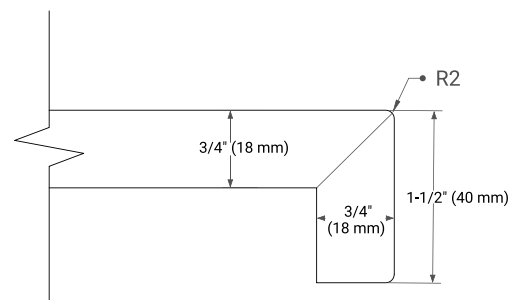

PLAN VIEW

54" SINGLE OVAL SINK COUNTERTOP WITH 1.5 IN. THICKNESS

OVERALL DIMENSIONS

54.25" W x 22" D x 1.5" H

COUNTERTOP OPTIONS

Carrara White Quartz

FEATURES

- Solid countertop with mitered edges & seams
- Undermount white oval sink
- Pre-drilled for 8" widespread faucet

INCLUDED

- Countertop
- Matching Backsplash
- Oval Sink

COUNTERTOP PLAN VIEW

EDGE SIDE VIEW

THREE DIMENSIONAL COUNTERTOP VIEW