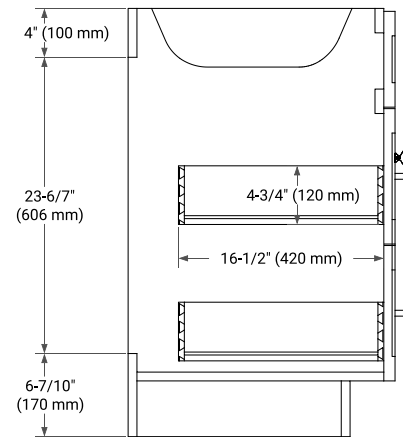

54" SINGLE SINK BASE CABINET

BASE CABINET DIMENSIONS

54" W x 21.5" D x 34.5" H

FEATURES

- Solid wood frame & plywood panels
- Dovetail drawers and joints
- Soft closing doors & drawers

HARDWARE FINISHES*

Brushed Nickel Satin Brass Matte Black Polished Chrome

PLAN VIEW

54" SINGLE OVAL SINK COUNTERTOP WITH 1.5 IN. THICKNESS

OVERALL DIMENSIONS

54.25" W x 22" D x 1.5" H

COUNTERTOP OPTIONS

Carrara White Quartz

FEATURES

- Solid countertop with mitered edges & seams
- Undermount white oval sink
- Pre-drilled for 8" widespread faucet

INCLUDED

- Countertop
- Matching Backsplash
- Oval Sink

COUNTERTOP PLAN VIEW

EDGE SIDE VIEW

THREE DIMENSIONAL COUNTERTOP VIEW