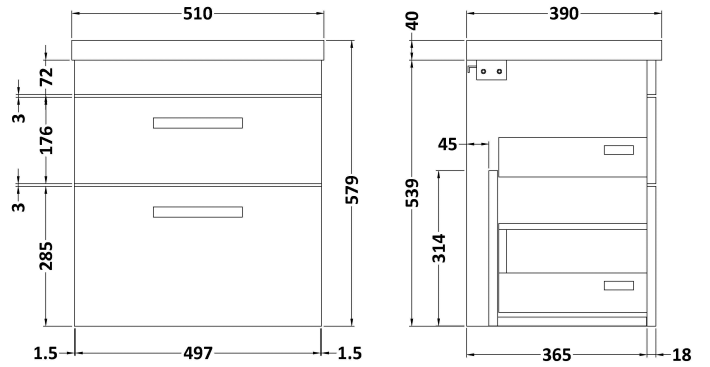

CUSTOMER DATA SHEET

DESCRIPTION:

500 Wh 2-Drawer Vanity With Basin A