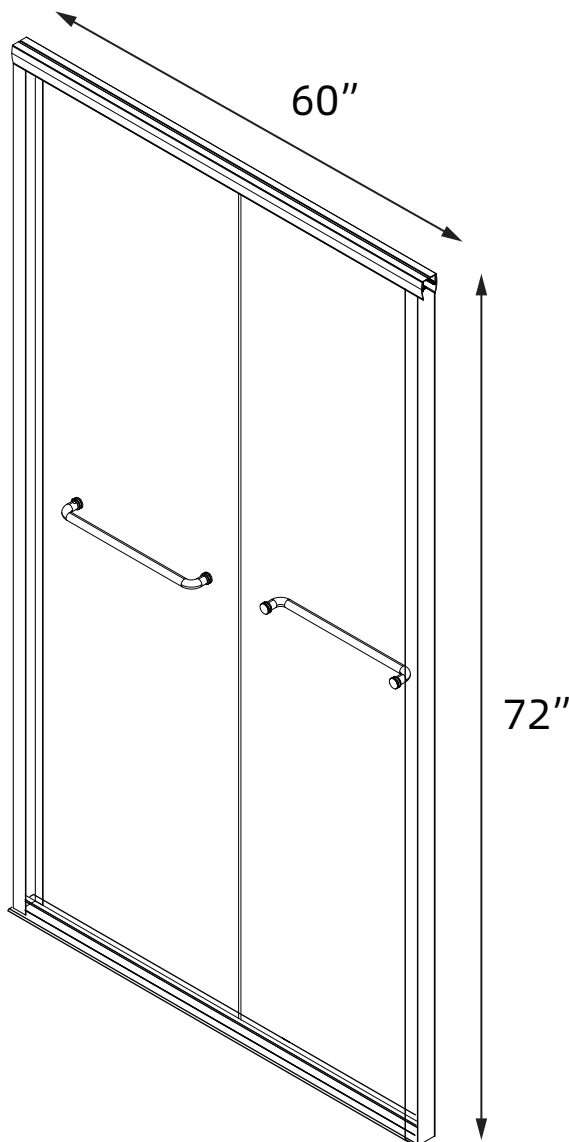

SIZE DETAILS

SHOWER DOOR

626-679-3588
service@getprohome.com
www.getprohome.com
162 Atlantic St, Pomona, CA 91768

PRODUCT
INSTRUCTION
VIDEO

SIZE DETAILS

SHOWER DOOR

KINDLY ATTENTION: To ensure a perfect installation, please measure the actual shower door size for the opening and mark the enclosure accordingly. Do not prepare the opening until you have received the shower door. Because the shower door dimensions may vary by up to 1 1/4 inch due to the manufacturing process.