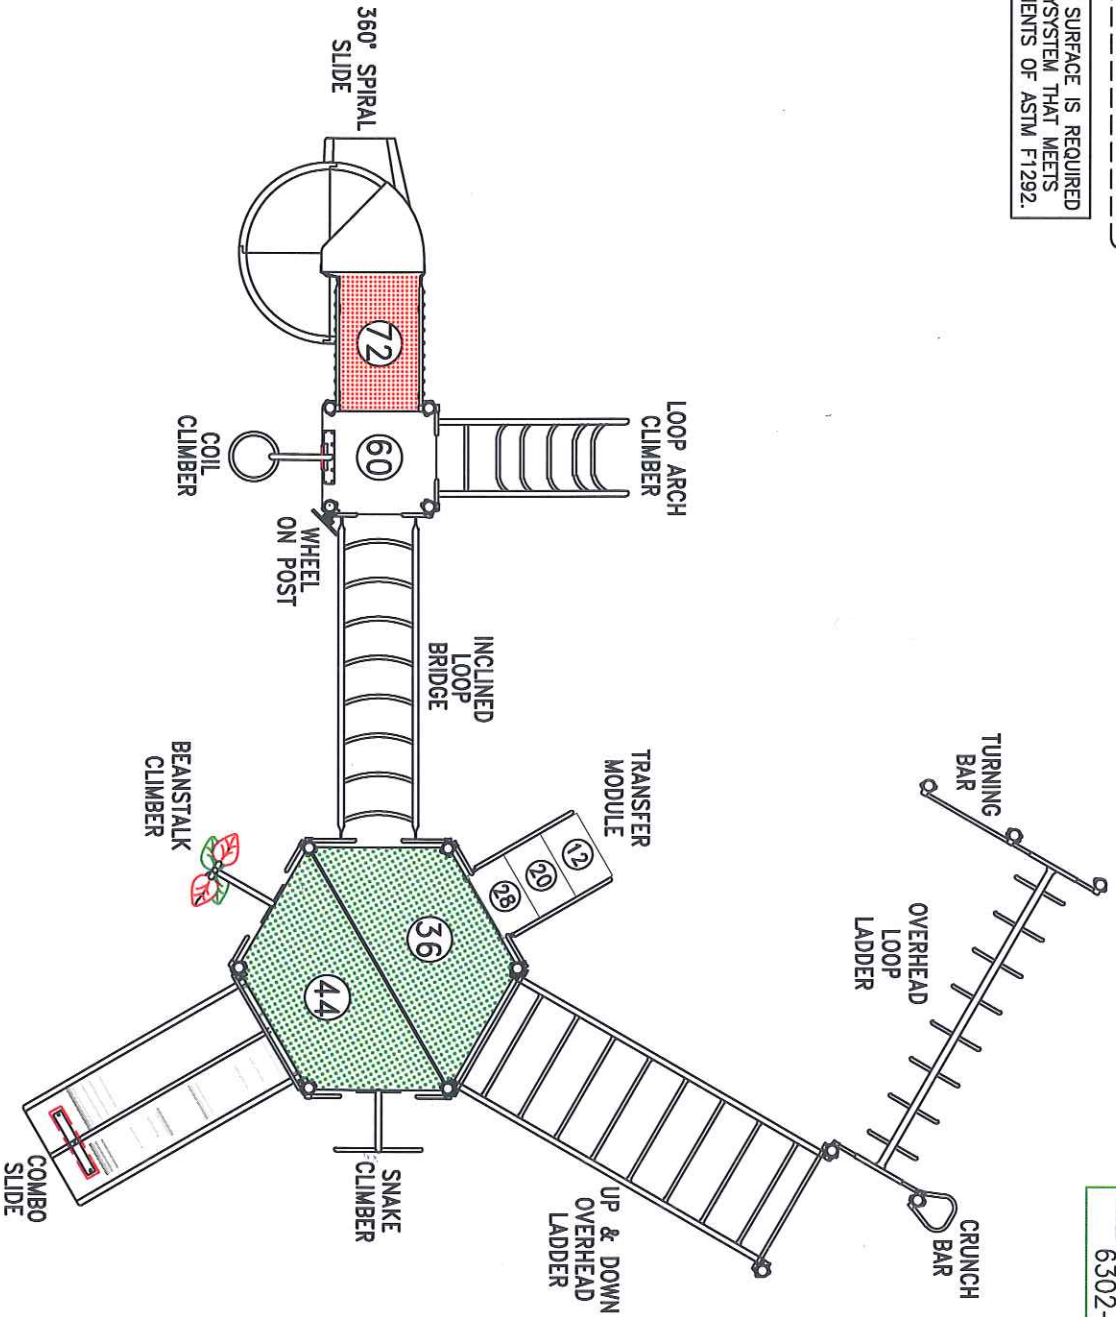

DECK HT. ———  
 INDICATES TOP OF DECK IS 24" ABOVE TOP OF SAFETY SURFACE.

A PROTECTIVE SURFACE IS REQUIRED FOR THIS PLAYSYSTEM THAT MEETS THE REQUIREMENTS OF ASTM F1292.

ACTUAL SIZE: 32' x 30'-1"  
 REQUIRED AREA: 44' x 42'-1"  
 AGES: 5-12

THIS IS ONLY A PRELIMINARY PLAN WHICH IS NOT FOR CONSTRUCTION.

TITLE		PLAN VIEW	
SCALE:	3/16"=1'	REV:	Kidstuff PlaySystems
DATE:	02-12-14	DATE:	APPROVED BY:
MODEL:	6302-141	DMG:	