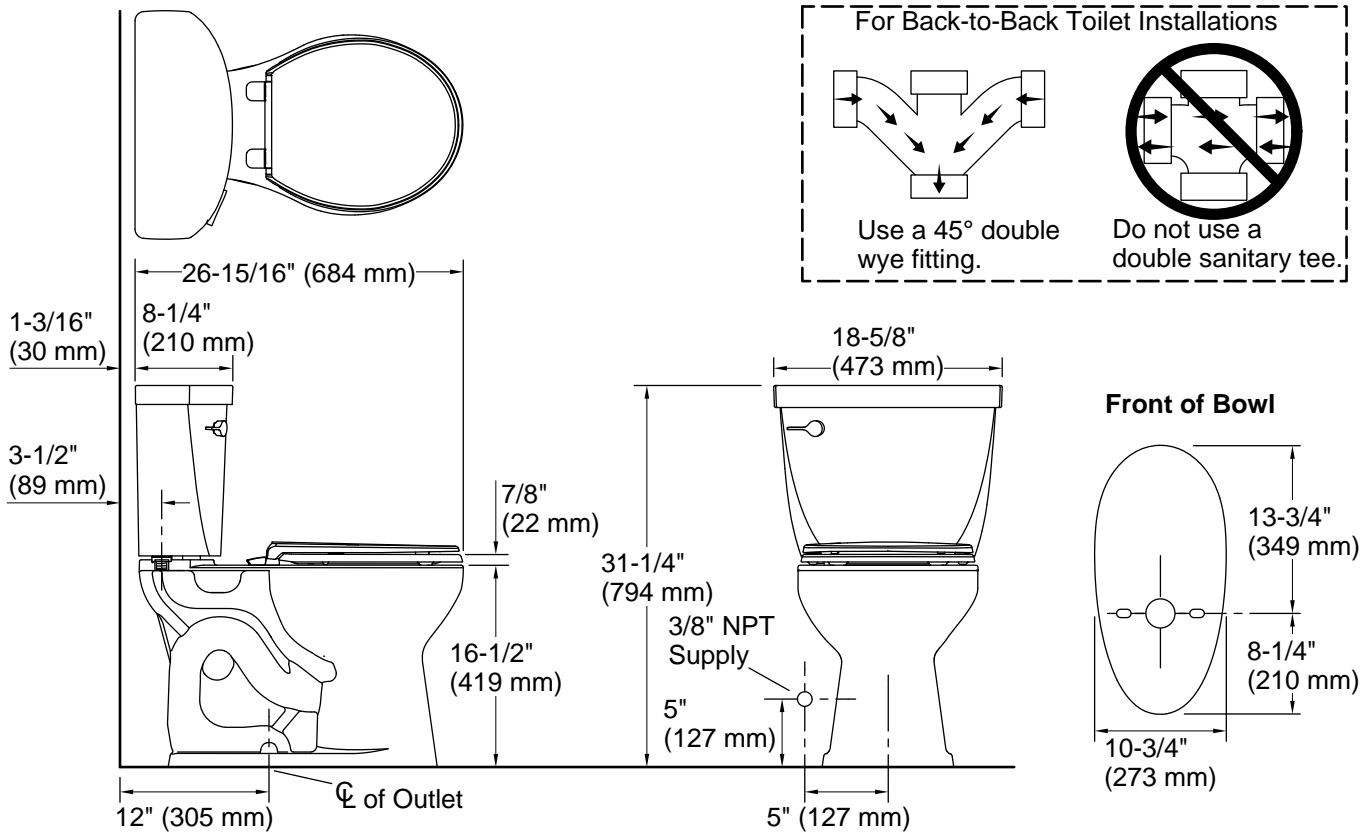

KOHLER®

Cimarron®
ContinuousClean ST two-piece round-front toilet, 1.28
gpf
K-31644

Features

- Two-piece design
- Round-front bowl offers an ideal solution for smaller bathrooms and powder rooms
- Comfort Height® feature offers chair-height seating that makes sitting down and standing up easier for most adults
- 1.28 gpf (4.8 lpf)
- Left-hand Polished Chrome trip lever
- 2-1/8" (54 mm) fully glazed trapway
- Revolution 360® flushing technology generates a forceful swirling motion to keep the bowl clean longer
- Sanitary guard where bowl and tank meet for ease of cleaning
- CleanCoat™ surface treatment inhibits the growth of water scale and mineral stains for improved ease of cleaning
- ContinuousClean system automatically dispenses cleaning solution with every flush
- Works with any white toilet bowl cleaner tablet. Tablets last for more than one year in ContinuousClean system
- AquaPiston® canister optimizes the flow out of the tank, harnessing gravity and the natural powerful reducing cascade of water to increase the power and effectiveness of the flush
- Adjustment dial lets you set how much cleaning solution is dispensed with every flush
- Combination of ContinuousClean technology with CleanCoat™ surface and Revolution 360® flushing technology keeps the bowl cleaner 5x longer than conventional KOHLER toilets. (Based on 2019 consumer perception study and bacterial counts)

Installation

- Standard 12" (305 mm) rough-in

Recommended Products/Accessories

K-76923 PureWash® M250 Quiet-Close™ round-front toilet seat with antimicrobial agent
K-25986-L Left-hand trip lever
K-5420 Low-Profile Bolt Caps

12-11-2024 20:12 - US/CA

THE BOLD LOOK
OF **KOHLER®**

Technical Information

All product dimensions are nominal.

Toilet type:	Floor-mount
Waste Outlet:	Floor
Bowl shape:	Round-front
Flush type:	Revolution 360, AquaPiston
Trap passageway:	2-1/8" (54 mm)
Water surface size:	8-5/8" x 7-13/16" (218 mm x 198 mm)
Rim to water surface:	6-5/8" (168 mm)
Rough-in:	12" (305 mm)