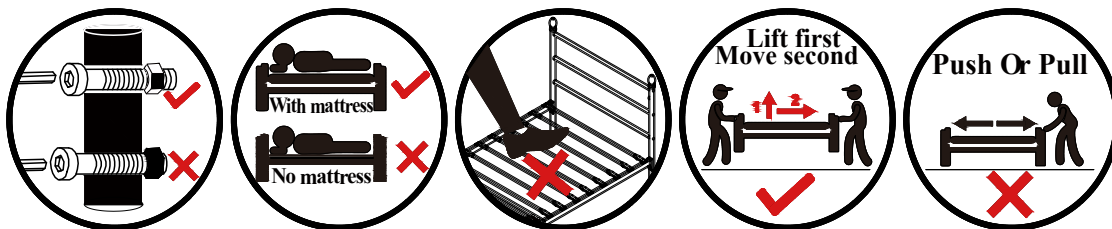

RETURN POLICY

We believe you will absolutely love your new product. But for some reason you want to return your item, please contact us within 30 days after receiving and ensure that the product which you want to return is in a good condition in the original box with all original certificates of purchase, manuals and accessories attached.

HOW TO MAINTAIN YOUR PRODUCT:

- Check the screws of the product are not loose from regular use.
- Do not use sharp instruments, rubbing alcohol, corrosive chemicals, or abrasive cleaners to clean the product.
- Do not keep the product in a damp environment for a long period of time. The damp environment may cause the iron components to rust and the plates to bulge and crack.

CAUTIONS!

How to find us?

Customer Service

Email: support@idealhouse.vip