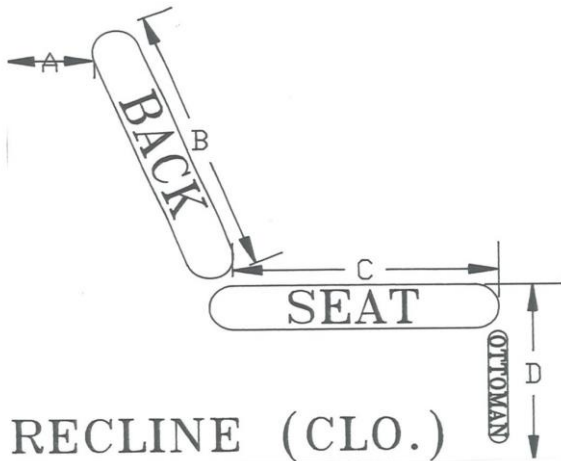

STYLE:

WEIGHT: 141-LBS

DATE:

BACK HEIGHT TO FLOOR	(A)	35"
ARM HEIGHT TO FLOOR	(B)	24 1/2"
OVERALL DEPTH	(C)	43"

OVERALL CHAIR WIDTH	(A)	87"
WIDTH OF SEAT	(B)	67"
ARM HEIGHT FROM SEAT	(C)	5 1/2"

DISTANCE TO WALL	(A)	
BACK HEIGHT FROM SEAT	(B)	18 1/2"
SEAT DEPTH	(C)	28"
SEAT HEIGHT	(D)	18"

**LIFT CHAIRS ONLY**

OVERALL CHAIR HEIGHT	(A)	
ANGLE OF SEAT TO FLOOR	(B)	30
ARM HEIGHT FROM FLOOR	(C)	

EXT. AT FULL RECLINE	(A)	
EXT. FROM BACK TO OTTOMAN	(B)	
HEIGHT OF OTT. AT FULL REC.	(C)	