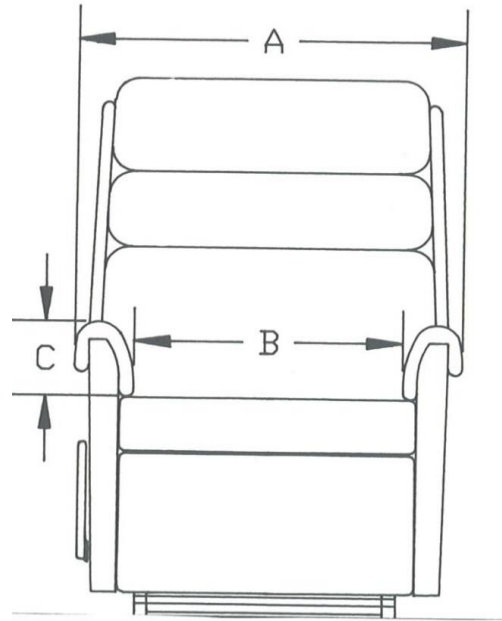

STYLE:

WEIGHT: 141-LBS

DATE:

BACK HEIGHT TO FLOOR	(A)	35"
ARM HEIGHT TO FLOOR	(B)	24 1/2"
OVERALL DEPTH	(C)	43"

OVERALL CHAIR WIDTH	(A)	87"
WIDTH OF SEAT	(B)	67"
ARM HEIGHT FROM SEAT	(C)	5 1/2"

DISTANCE TO WALL	(A)	
BACK HEIGHT FROM SEAT	(B)	18 1/2"
SEAT DEPTH	(C)	28"
SEAT HEIGHT	(D)	18"

**LIFT CHAIRS ONLY**

OVERALL CHAIR HEIGHT	(A)	
ANGLE OF SEAT TO FLOOR	(B)	30
ARM HEIGHT FROM FLOOR	(C)	

EXT. AT FULL RECLINE	(A)	
EXT. FROM BACK TO OTTOMAN	(B)	
HEIGHT OF OTT. AT FULL REC.	(C)	