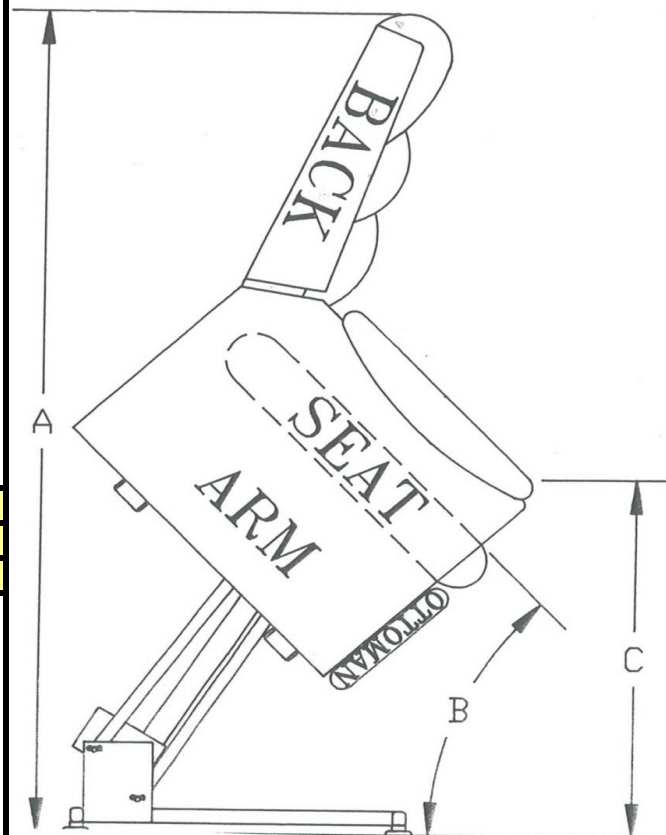

STYLE:

WEIGHT: 141-LBS

DATE:

BACK HEIGHT TO FLOOR	(A)	35"
ARM HEIGHT TO FLOOR	(B)	24 1/2"
OVERALL DEPTH	(C)	43"

OVERALL CHAIR WIDTH	(A)	87"
WIDTH OF SEAT	(B)	67"
ARM HEIGHT FROM SEAT	(C)	5 1/2"

DISTANCE TO WALL	(A)	
BACK HEIGHT FROM SEAT	(B)	18 1/2"
SEAT DEPTH	(C)	28"
SEAT HEIGHT	(D)	18"

**LIFT CHAIRS ONLY**

OVERALL CHAIR HEIGHT	(A)	
ANGLE OF SEAT TO FLOOR	(B)	30
ARM HEIGHT FROM FLOOR	(C)	

EXT. AT FULL RECLINE	(A)	
EXT. FROM BACK TO OTTOMAN	(B)	
HEIGHT OF OTT. AT FULL REC.	(C)	