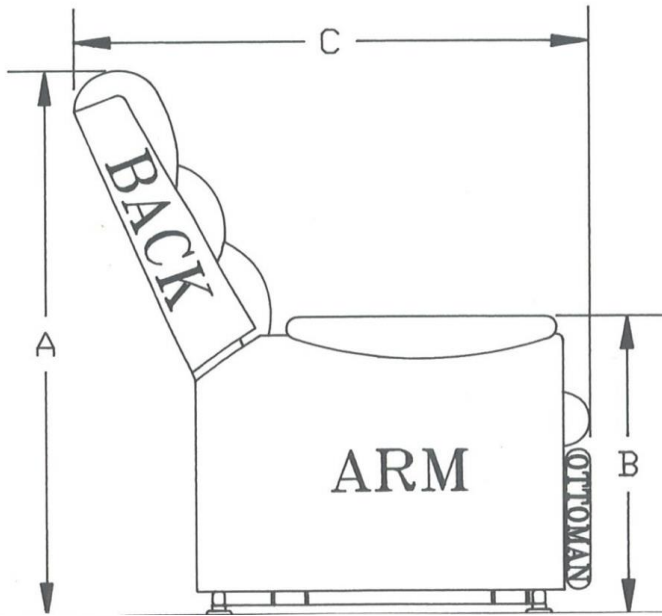

STYLE:

WEIGHT: 141-LBS

DATE:

BACK HEIGHT TO FLOOR	(A)	35"
ARM HEIGHT TO FLOOR	(B)	24 1/2"
OVERALL DEPTH	(C)	43"

OVERALL CHAIR WIDTH	(A)	87"
WIDTH OF SEAT	(B)	67"
ARM HEIGHT FROM SEAT	(C)	5 1/2"

DISTANCE TO WALL	(A)	
BACK HEIGHT FROM SEAT	(B)	18 1/2"
SEAT DEPTH	(C)	28"
SEAT HEIGHT	(D)	18"

**LIFT CHAIRS ONLY**

OVERALL CHAIR HEIGHT	(A)	
ANGLE OF SEAT TO FLOOR	(B)	30
ARM HEIGHT FROM FLOOR	(C)	

EXT. AT FULL RECLINE	(A)	
EXT. FROM BACK TO OTTOMAN	(B)	
HEIGHT OF OTT. AT FULL REC.	(C)	