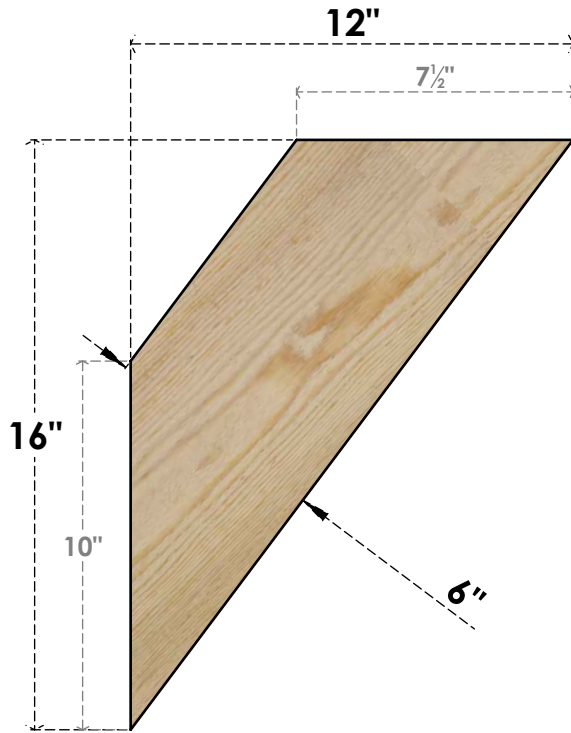

BRC06X12X16TRA00RDF

6"W X 12"D X 16"H TRADITIONAL ROUGH SAWN BRACE, DOUGLAS FIR

SIDE

FRONT

EKENA MILLWORK
2300 WEST MAIN ST.
CLARKSVILLE, TX 75426
TOLL FREE: 866-607-0453
WWW.EKENAMILLWORK.COM

NOTES

1. INSTALLATION TO BE COMPLETED IN ACCORDANCE WITH MANUFACTURER'S SPECIFICATIONS.
2. DRAWING MAY NOT BE TO SCALE
3. THIS DRAWING IS INTENDED FOR DESIGN AND PLANNING PURPOSES ONLY.
4. ALL INFORMATION CONTAINED HEREIN WAS CURRENT AT THE TIME OF DEVELOPMENT BUT MUST BE REVIEWED AND APPROVED BY THE PRODUCT MANUFACTURER TO BE CONSIDERED ACCURATE.
5. PRODUCTS ARE NOT KILN DRIED. THIS ITEM IS UNIQUE AND WILL CONTAIN THE NATURAL VARIATIONS THAT THE WOOD SPECIES OFFERS. THIS MAY RESULT IN VARIATIONS UP TO 1/4"