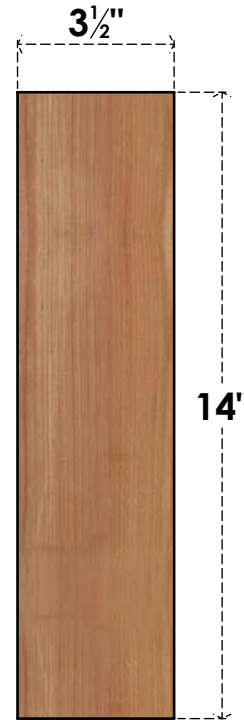

# BRC04X10X14TRA00SWR

3 1/2"W X 10"D X 14"H TRADITIONAL SMOOTH BRACE, WESTERN RED CEDAR

**SIDE**

**FRONT**

EKENA MILLWORK  
 2300 WEST MAIN ST.  
 CLARKSVILLE, TX 75426  
 TOLL FREE: 866-607-0453  
 WWW.EKENAMILLWORK.COM