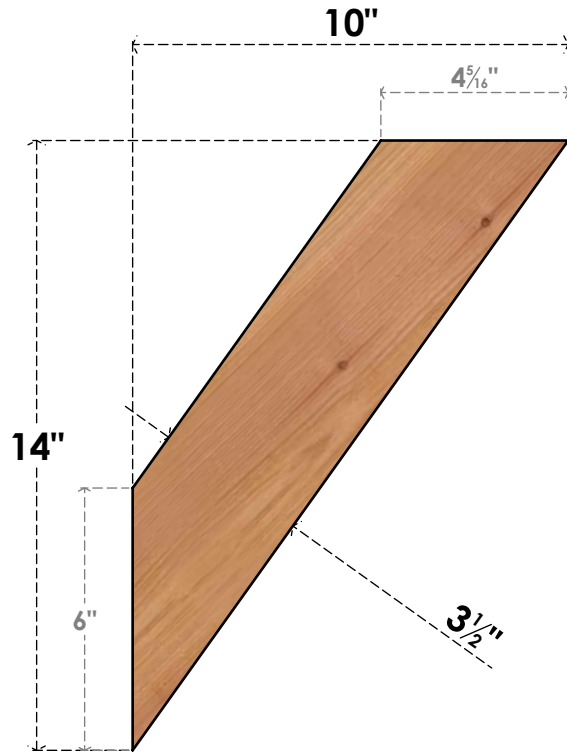

# BRC04X10X14TRA00SWR

3 1/2"W X 10"D X 14"H TRADITIONAL SMOOTH BRACE, WESTERN RED CEDAR

**SIDE**

**FRONT**

EKENA MILLWORK  
 2300 WEST MAIN ST.  
 CLARKSVILLE, TX 75426  
 TOLL FREE: 866-607-0453  
 WWW.EKENAMILLWORK.COM