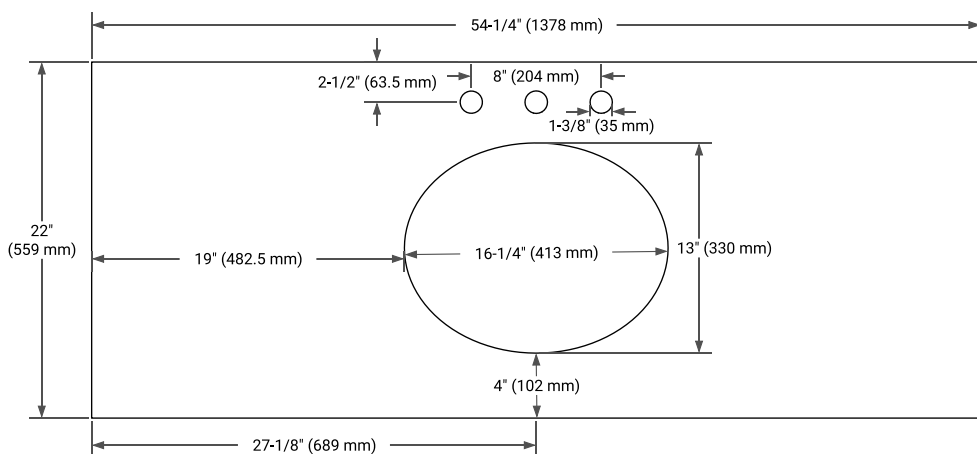

54" SINGLE OVAL SINK COUNTERTOP WITH 1.5 IN. THICKNESS

OVERALL DIMENSIONS

54.25" W x 22" D x 1.5" H

COUNTERTOP OPTIONS

FEATURES

- Solid countertop with mitered edges & seams
- Undermount white oval sink
- Pre-drilled for 8" widespread faucet

INCLUDED

- Countertop
- Matching Backsplash
- Oval Sink

COUNTERTOP PLAN VIEW