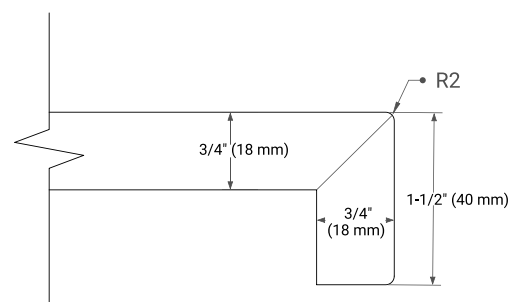

EDGE SIDE VIEW