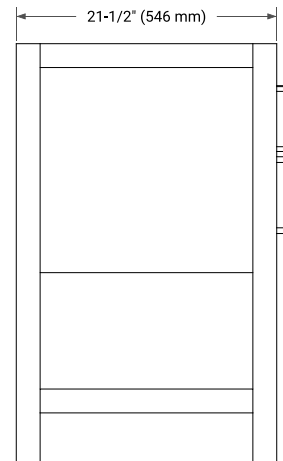

54" SINGLE SINK BASE CABINET

BASE CABINET DIMENSIONS

54" W x 21.5" D x 34.5" H

FEATURES

- Solid wood frame & plywood panels
- Dovetail drawers and joints
- Soft closing doors & drawers

HARDWARE FINISHES*

Brushed Nickel   Satin Brass   Matte Black   Polished Chrome

*Hardware comes preinstalled with the illustrated option. Other finishes are available on our online store if you prefer a different one.

AVAILABLE COLORS

White   Grey   Midnight Blue

FRONT VIEW

SIDE VIEW

PLAN VIEW