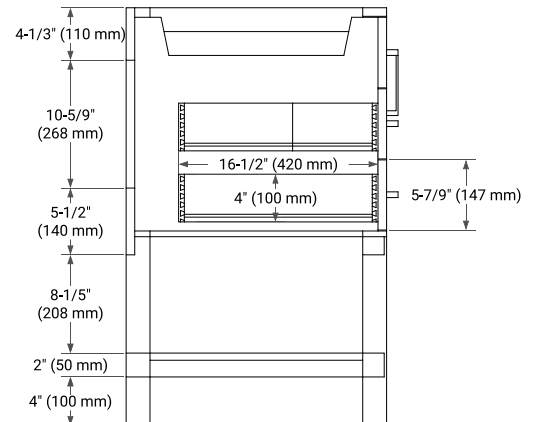

54" SINGLE SINK BASE CABINET

BASE CABINET DIMENSIONS

54" W x 21.5" D x 34.5" H

FEATURES

- Solid wood frame & plywood panels
- Dovetail drawers and joints
- Soft closing doors & drawers

HARDWARE FINISHES*

Brushed Nickel   Satin Brass   Matte Black   Polished Chrome

*Hardware comes preinstalled with the illustrated option. Other finishes are available on our online store if you prefer a different one.

AVAILABLE COLORS

White   Grey   Midnight Blue

FRONT VIEW

SIDE VIEW

PLAN VIEW