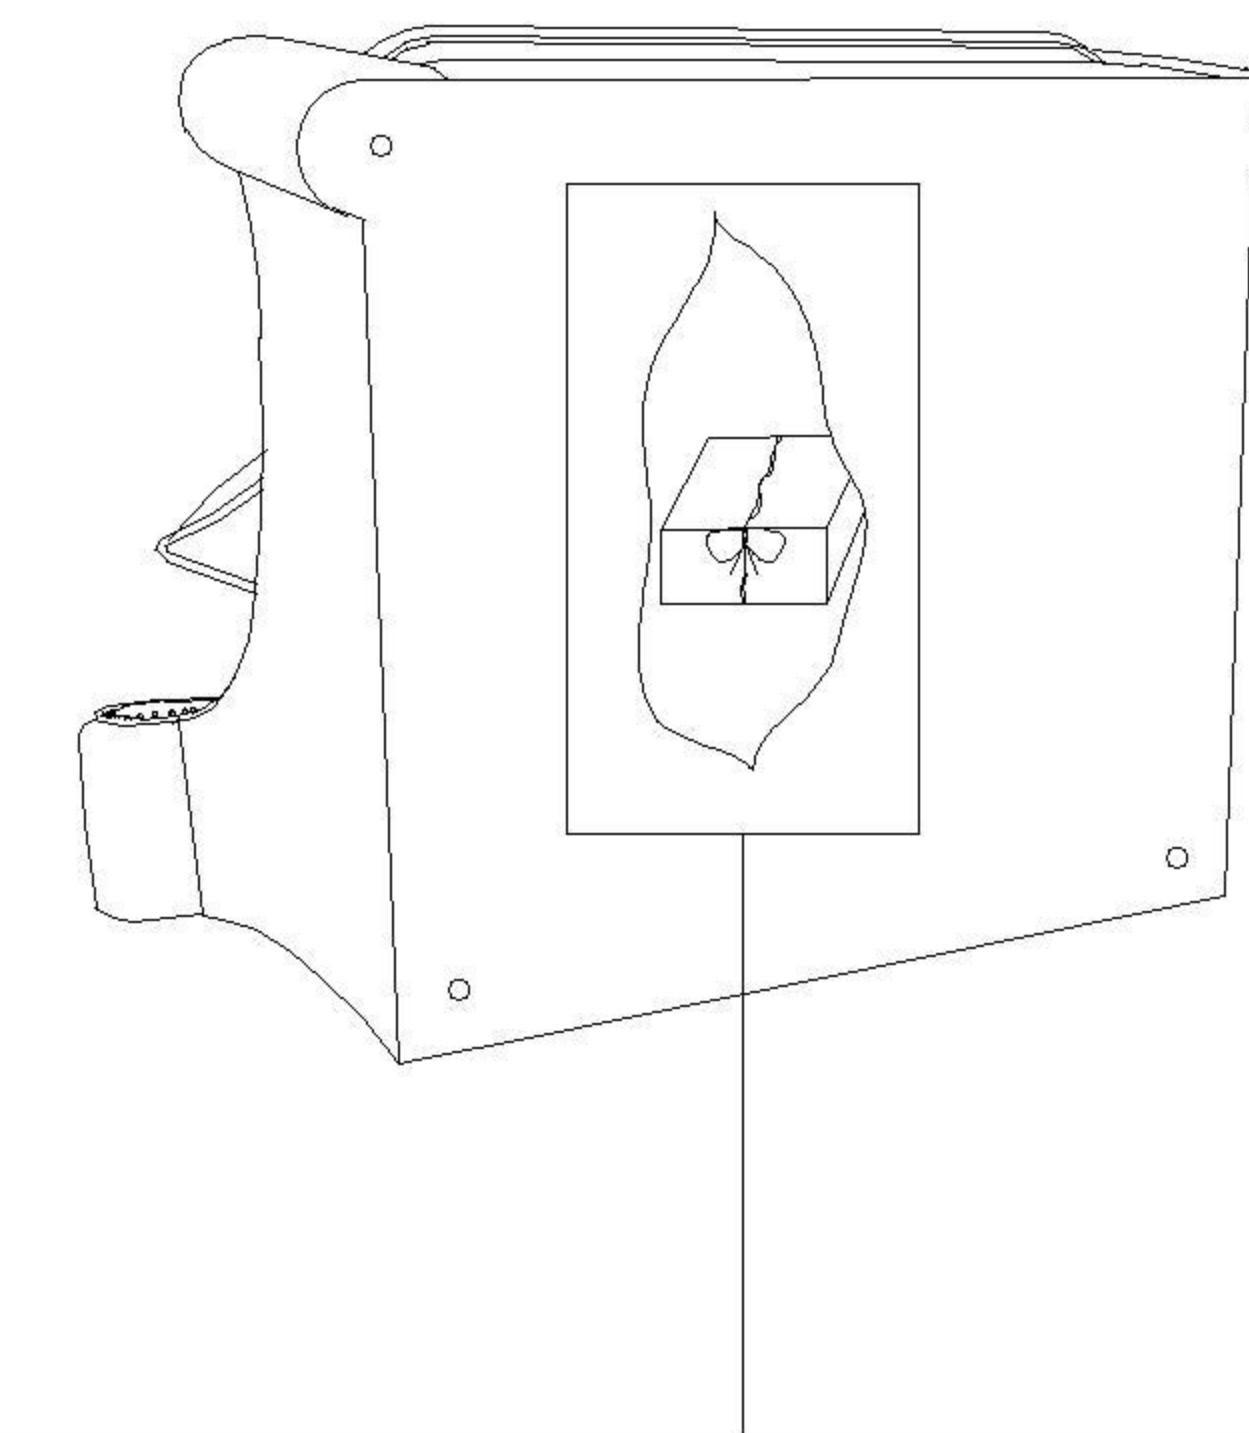

HARDWARE LIST

NO.	DESCRIPTION	QTY
A	 GASKET	4PCS
B	 LEGS	4PCS

PARTS LIST

DESCRIPTION	PART NAME	QTY (PCS)
1	CHAIR	1
2	SEAT CUSHION	1
3	PILLOWS	1

STEP1

STEP2

Legs and hardware underneath the sofa

STEP3