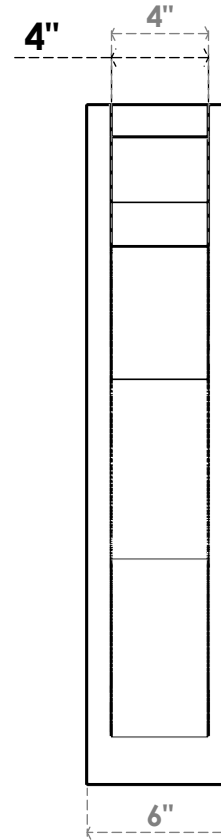

ITEM NUMBER: OUTUROC040X060X24000X28000X040X020X040FST24RCPR

4"W TOP X 6"W BACK X 24"D X 28"H X 4"T TOP X 2"T BACK TIMBERTHANE ROUGH CEDAR FUNSTON FAUX WOOD OPEN OUTLOOKER, SLAT TOP AND BLOCK BACK, 4"W CLOSED BRACE, PRIMED TAN

SIDE PROFILE

FRONT PROFILE

ISOMETRIC

GENERATED DATE : 07/06/2023

EKENA MILLWORK
2300 WEST MAIN ST.
CLARKSVILLE, TX 75426
TOLL FREE: 866-607-0453
WWW.EKENAMILLWORK.COM

NOTES

1. INSTALLATION TO BE COMPLETED IN ACCORDANCE WITH MANUFACTURER'S SPECIFICATIONS.
2. DRAWING MAY NOT BE TO SCALE
3. THIS DRAWING IS INTENDED FOR DESIGN AND PLANNING PURPOSES ONLY.
4. ALL INFORMATION CONTAINED HEREIN WAS CURRENT AT THE TIME OF DEVELOPMENT BUT MUST BE REVIEWED AND APPROVED BY THE PRODUCT MANUFACTURER TO BE CONSIDERED ACCURATE.
5. TIMBERTHANE ARCHITECTURAL PRODUCTS ARE MADE FROM HIGH DENSITY URETHANE AND COME FACTORY PRIMED