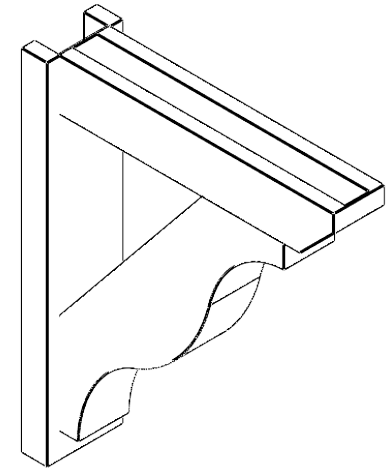

ITEM NUMBER: OUTUROC040X060X24000X28000X040X020X040FST24RCPR

4"W TOP X 6"W BACK X 24"D X 28"H X 4"T TOP X 2"T BACK TIMBERTHANE ROUGH CEDAR FUNSTON FAUX WOOD OPEN OUTLOOKER, SLAT TOP AND BLOCK BACK, 4"W CLOSED BRACE, PRIMED TAN

SIDE PROFILE

FRONT PROFILE

ISOMETRIC

GENERATED DATE : 07/06/2023

EKENA MILLWORK
2300 WEST MAIN ST.
CLARKSVILLE, TX 75426
TOLL FREE: 866-607-0453
WWW.EKENAMILLWORK.COM

NOTES

1. INSTALLATION TO BE COMPLETED IN ACCORDANCE WITH MANUFACTURER'S SPECIFICATIONS.
2. DRAWING MAY NOT BE TO SCALE
3. THIS DRAWING IS INTENDED FOR DESIGN AND PLANNING PURPOSES ONLY.
4. ALL INFORMATION CONTAINED HEREIN WAS CURRENT AT THE TIME OF DEVELOPMENT BUT MUST BE REVIEWED AND APPROVED BY THE PRODUCT MANUFACTURER TO BE CONSIDERED ACCURATE.
5. TIMBERTHANE ARCHITECTURAL PRODUCTS ARE MADE FROM HIGH DENSITY URETHANE AND COME FACTORY PRIMED