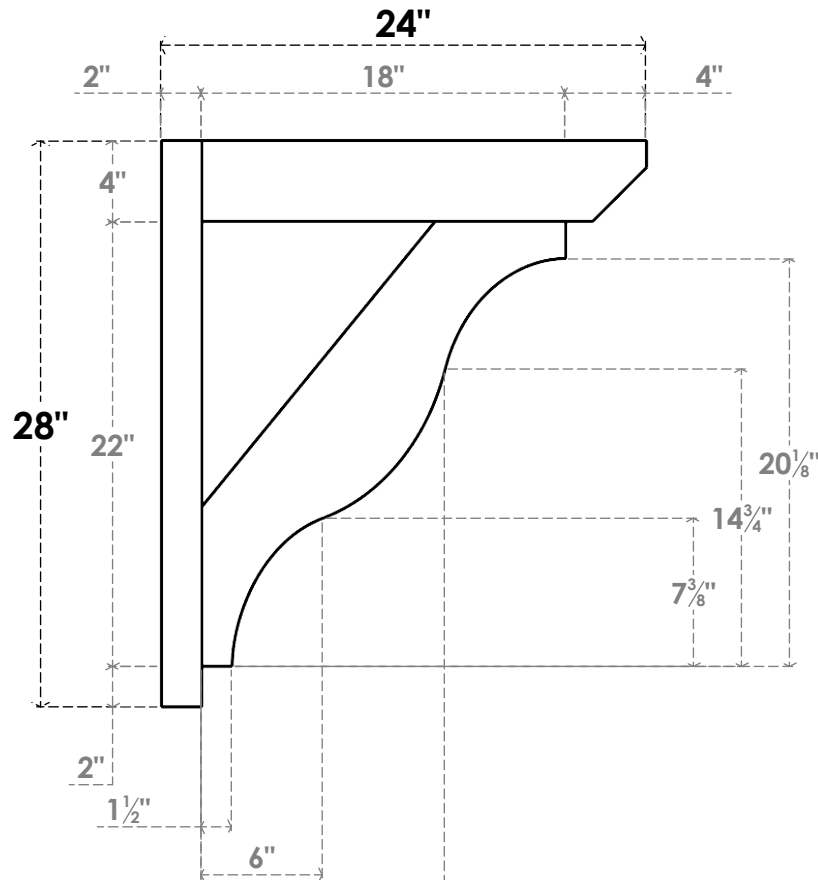

ITEM NUMBER: OUTUROC040X060X24000X28000X040X020X040FST24RCPR

4"W TOP X 6"W BACK X 24"D X 28"H X 4"T TOP X 2"T BACK TIMBERTHANE ROUGH CEDAR FUNSTON FAUX WOOD OPEN OUTLOOKER, SLAT TOP AND BLOCK BACK, 4"W CLOSED BRACE, PRIMED TAN

SIDE PROFILE

FRONT PROFILE

ISOMETRIC

GENERATED DATE : 07/06/2023

EKENA MILLWORK
2300 WEST MAIN ST.
CLARKSVILLE, TX 75426
TOLL FREE: 866-607-0453
WWW.EKENAMILLWORK.COM

NOTES

1. INSTALLATION TO BE COMPLETED IN ACCORDANCE WITH MANUFACTURER'S SPECIFICATIONS.
2. DRAWING MAY NOT BE TO SCALE
3. THIS DRAWING IS INTENDED FOR DESIGN AND PLANNING PURPOSES ONLY.
4. ALL INFORMATION CONTAINED HEREIN WAS CURRENT AT THE TIME OF DEVELOPMENT BUT MUST BE REVIEWED AND APPROVED BY THE PRODUCT MANUFACTURER TO BE CONSIDERED ACCURATE.
5. TIMBERTHANE ARCHITECTURAL PRODUCTS ARE MADE FROM HIGH DENSITY URETHANE AND COME FACTORY PRIMED