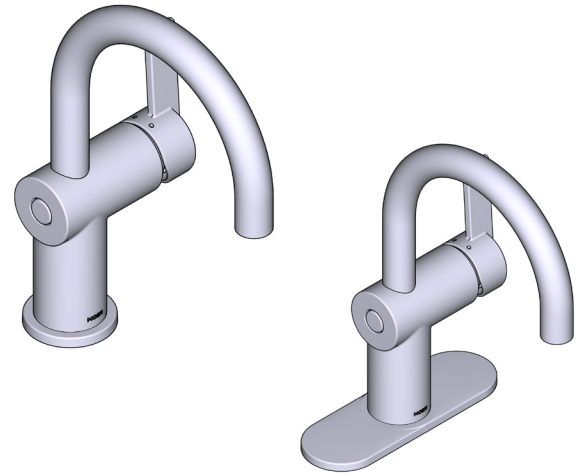

## DESCRIPTION

- Versatile, touchless convenience
- Allows users to control the faucet in 2 unique ways: touchless Wave Sensor and familiar handle
- Powered by 6 AA batteries (included) or optional AC adapter with power splitter
- Metal construction with various finishes identified by suffix
- Flexible supply lines with 3/8" compression fittings
- Includes metal spring loaded pop up drain assembly
- Includes optional 3- hole deck plate (escutcheon)
- Includes Red/Blue temperature indicators
- Quick installation using Duralock connections

## OPERATION

- Lever style handle, installed on right hand side only
- Temperature controlled by 100° arc of handle travel
- Operates with less than 5 lbs. of force

## CARTRIDGE

- 1255™ Duralast™ cartridge for Single-Handle Faucets
- Nonmetallic/nonferrous and ceramic material

## CIA™ MotionSense Wave™

Single-Handle Digital Lavatory Faucet with MotionSense Wave

**MODELS:** 6221EW Series

**THIS FAUCET IS DESIGNED TO BE INSTALLED THROUGH 1 OR 3 HOLES, 1-1/4" (32MM) MIN. DIA.**

See page 2 for dimensions