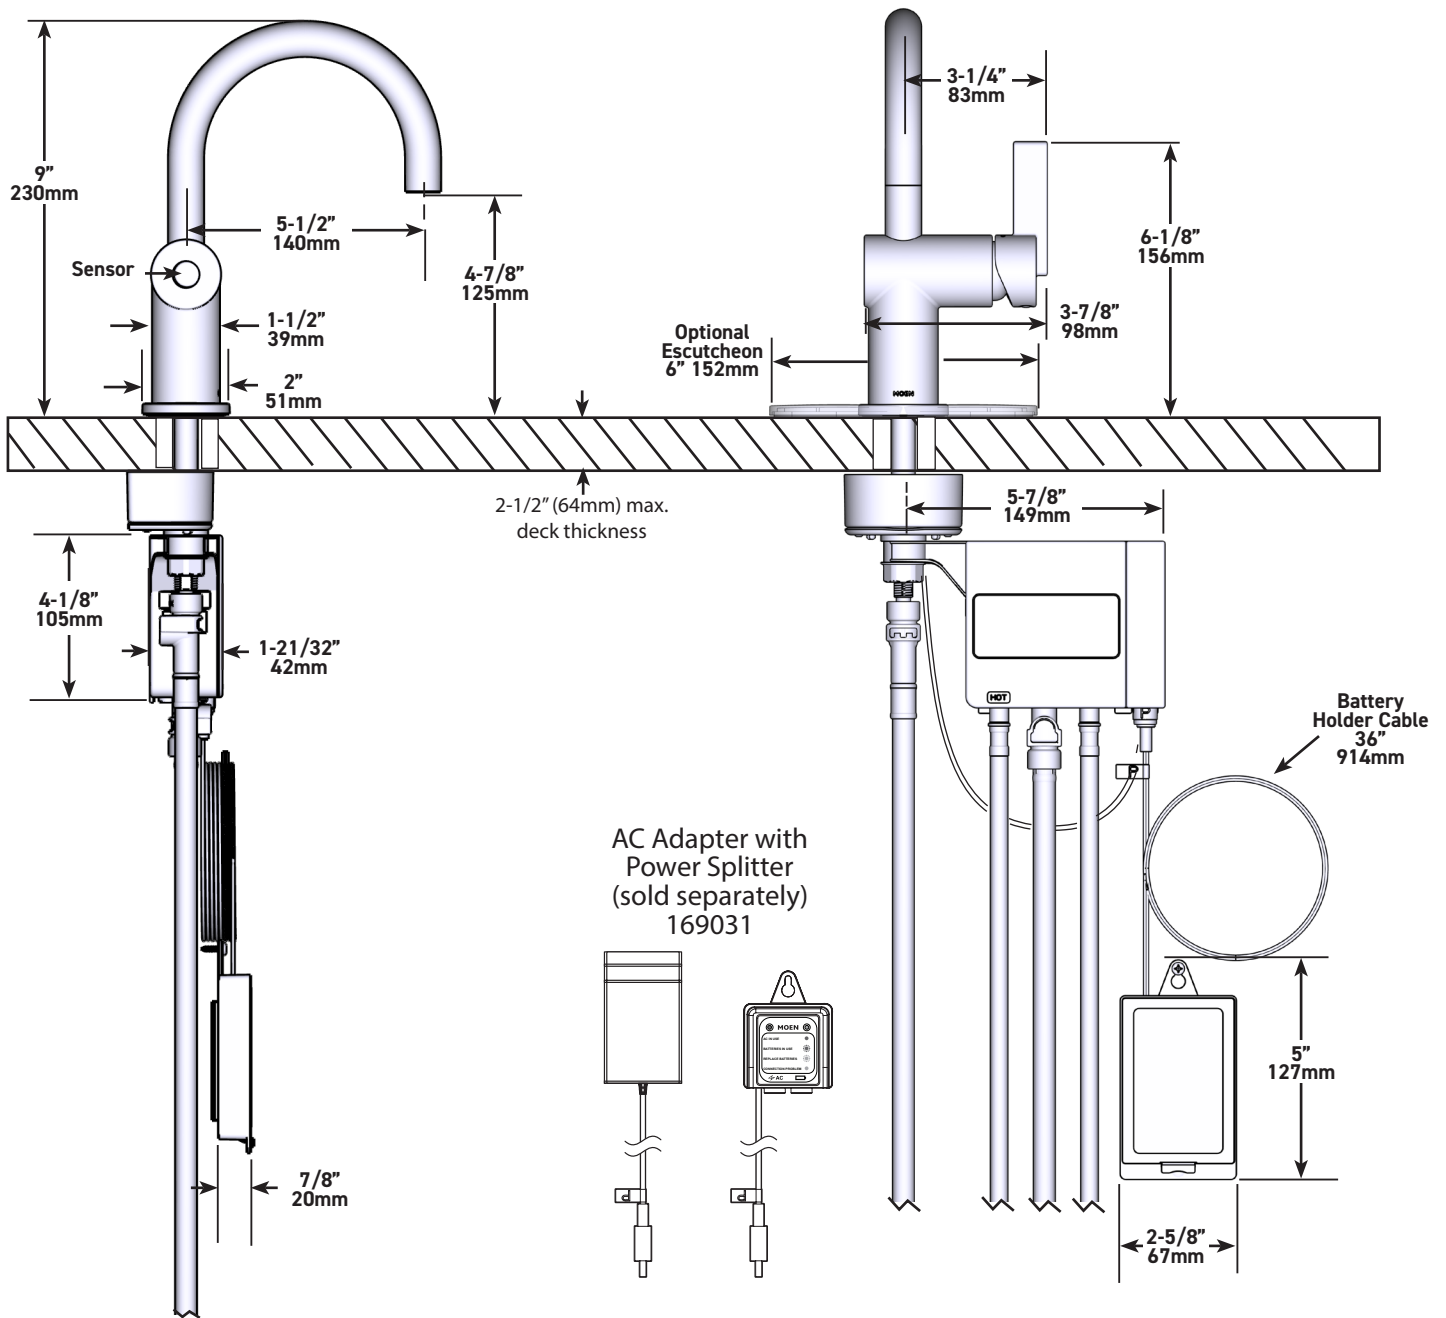

## CIA™ MotionSense Wave™

Single-Handle Digital Lavatory Faucet with MotionSense Wave

**MODELS:** 6221EW Series

**THIS FAUCET IS DESIGNED TO BE INSTALLED THROUGH 1 OR 3 HOLES, 1-1/4" (32MM) MIN. DIA.**

See page 2 for dimensions

**CRITICAL DIMENSIONS** DO NOT SCALE

**CRITICAL DIMENSIONS** DO NOT SCALE