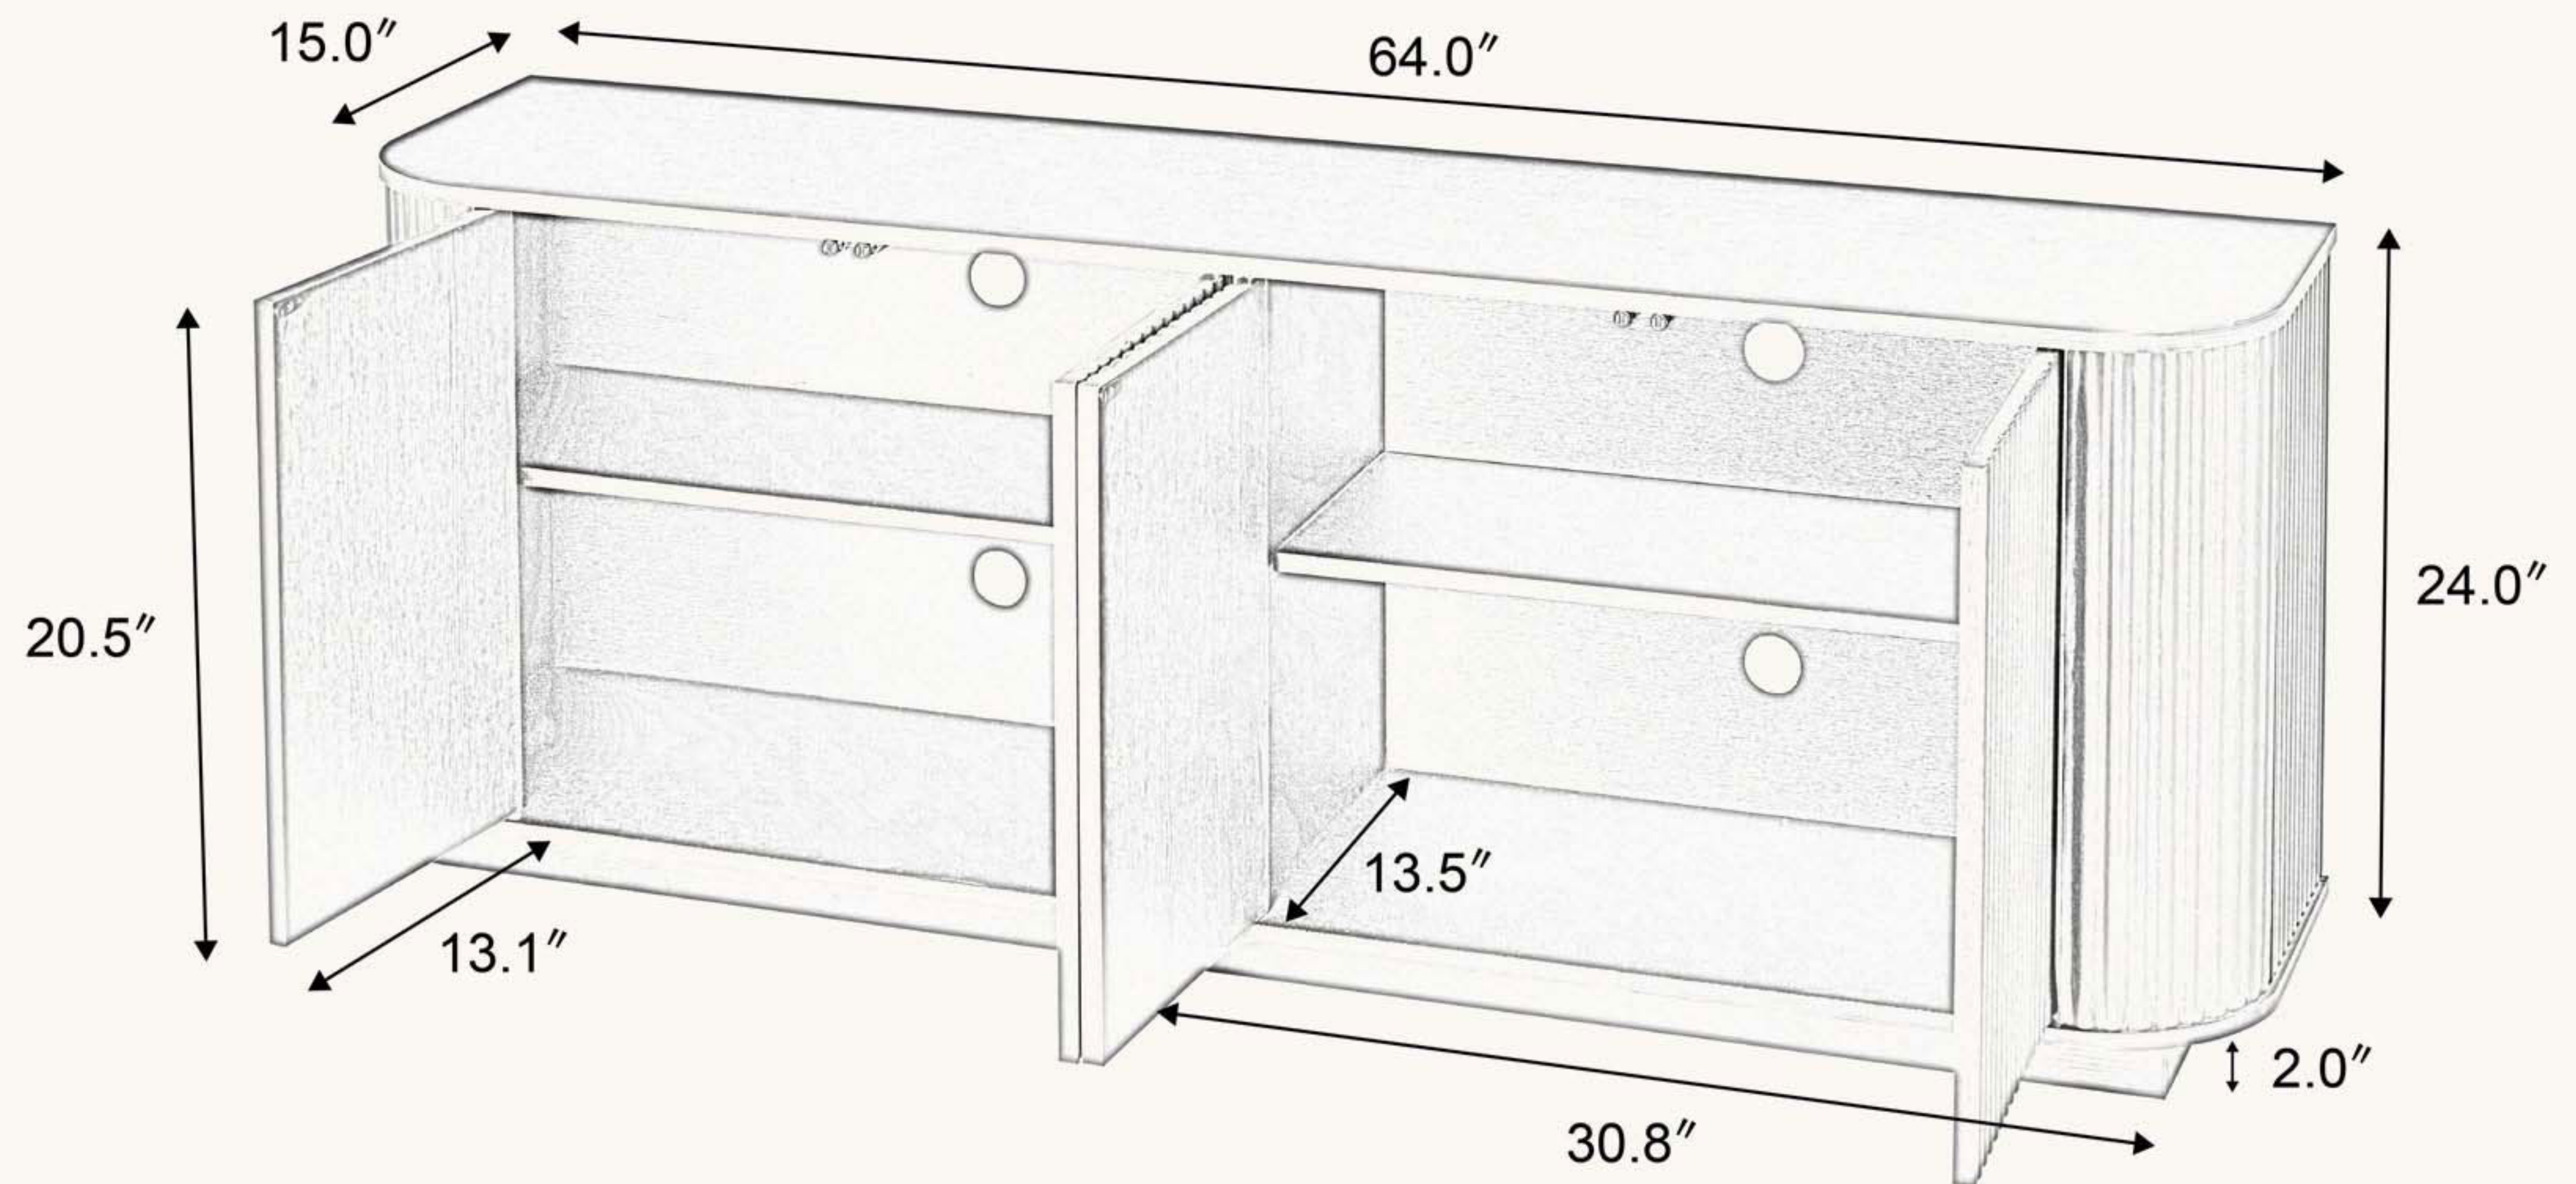

Dimensional Details

Product Dimensions

- Length (in.) :64.00
- Width (in.) :15.00
- Height (in.) :24.00
- Weight (lbs.): 92.4

Package Size

- Length (in.) :69.30
- Width (in.) :19.30
- Height (in.) :8.30
- Weight (lbs.):107.80