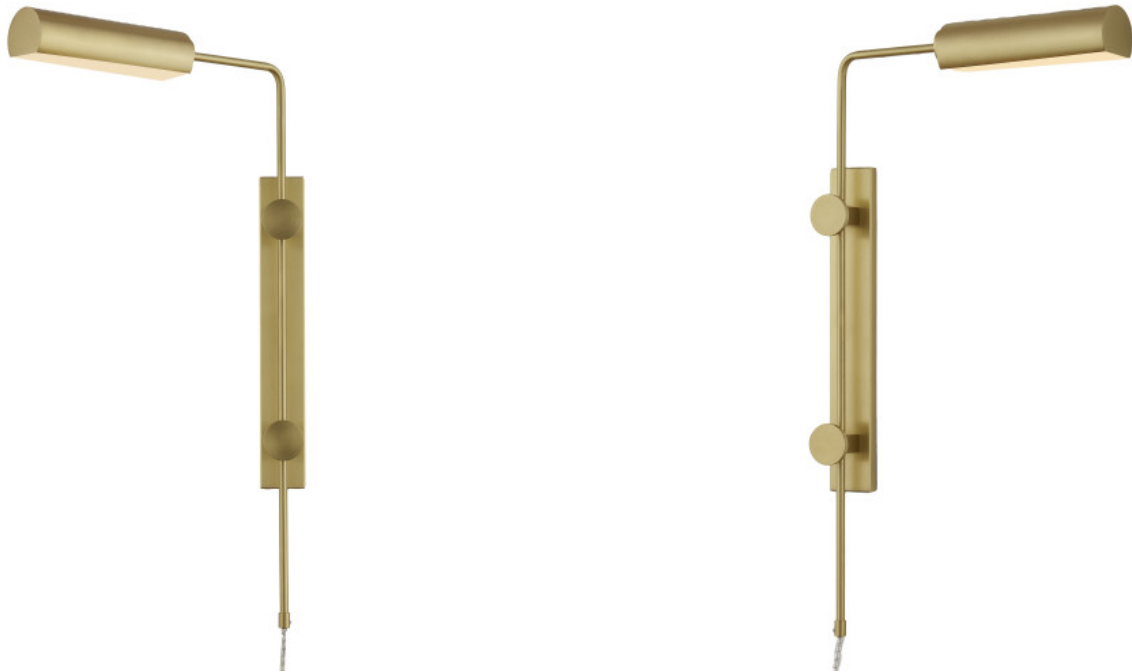

# CURREY

& C O M P A N Y

## Satire Brass Swing-Arm Wall Sconce

5000-0201

Overall: 25.5"h x 2.5"w x 14.75"d  
Adjustable Height: 25.5"h to 26.75"h

Finish: Brushed Brass  
Materials: Metal/Acrylic Diffuser

Item Weight: 4 lb  
Number of Lights: 1  
Suggested Bulb: Integrated LED  
Watts per Socket / Item: 10 / 10

Cord: 6' Silver  
Switch

The Satire Brass Swing-Arm Wall Sconce has a minimalist profile and a maximalist work ethic. The thin backplate and stem of the gold wall lamp tick the boxes of minimalism, while the fact that it turns from side to side, can be adjusted up and down, and t