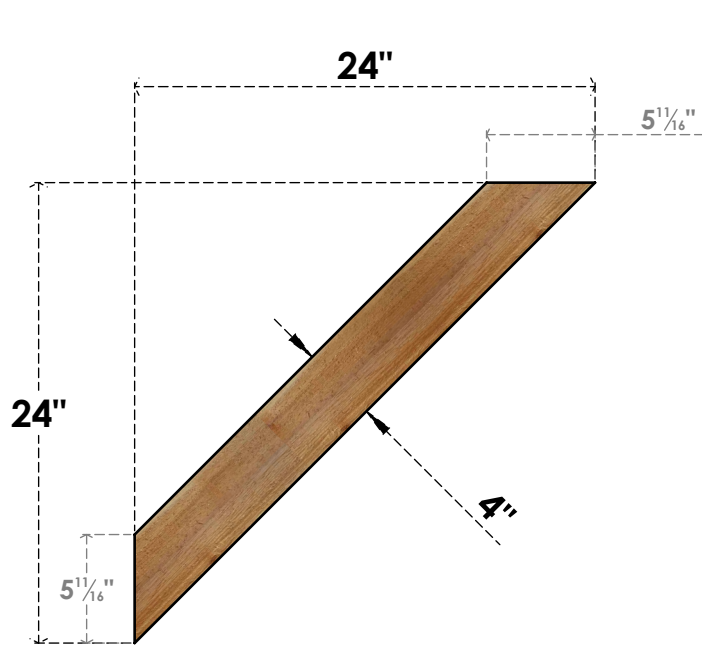

# BRC04X24X24TRA00RWR

4"W X 24"D X 24"H TRADITIONAL ROUGH SAWN BRACE, WESTERN RED CEDAR

**SIDE**

**FRONT**

EKENA MILLWORK  
2300 WEST MAIN ST.  
CLARKSVILLE, TX 75426  
TOLL FREE: 866-607-0453  
WWW.EKENAMILLWORK.COM