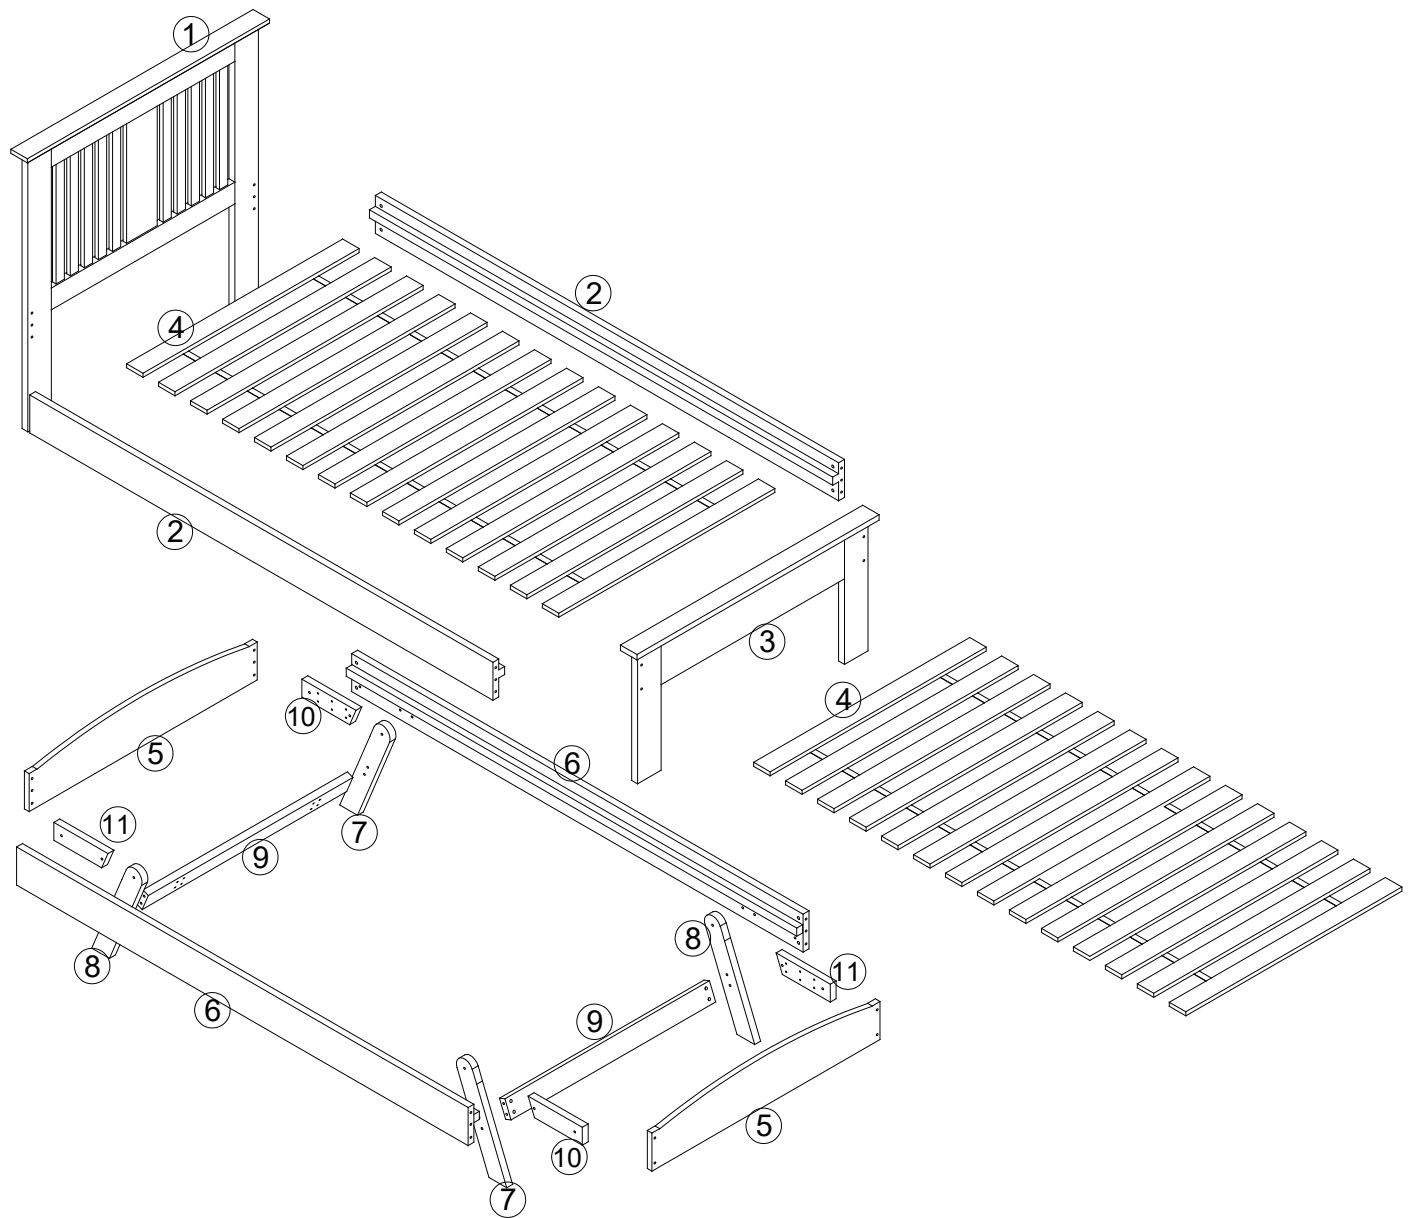

HENDRE GUEST BED ASSEMBLY INSTRUCTION

 6x55mm A x 24	 8x45mm B x 4	 6x40mm C x 12	 4x30mm D x 56	 E x 24	 F x 4	 M4 G x 1
 H x 4	 4x20 I x 24	 J x 2	 K x 2	 5x16 L x 16	 M x 8	 N x 4
 O x 16	 M5 P x 1					

STEP 1

A		4
E		4
G		1
M		2
O		4

STEP 3

A		4
E		4
G		1
M		2
O		4

STEP 3

STEP 4

STEP 5

C		12
G		1

STEP 10

D		28
---	---	----

STEP 11