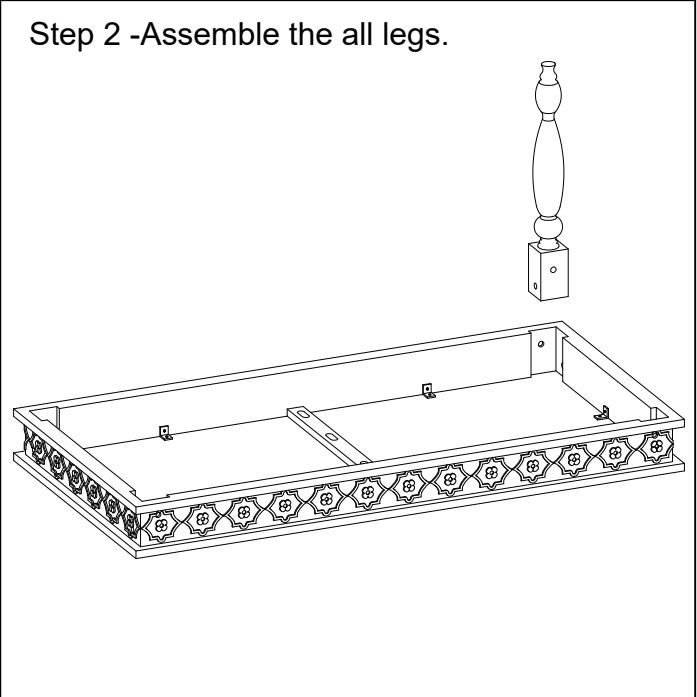

# ASSEMBLY INSTRUCTIONS CARVING COFFEE TABLE

A X 1 	B X 4 	C X 8  115X8MM	D X 8  25X8MM	E X 8 	F X 1  14-15
--	--	---	--	--	---