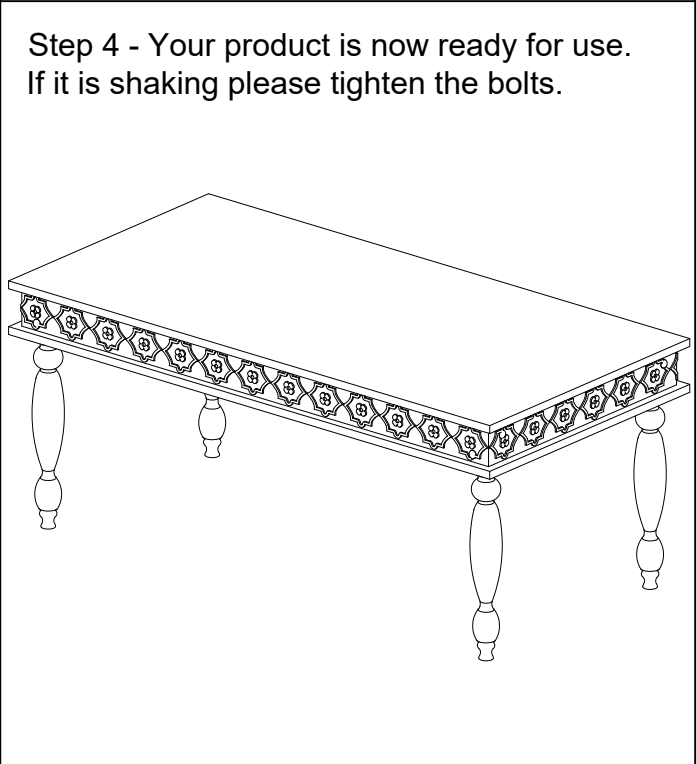

# ASSEMBLY INSTRUCTIONS CARVING COFFEE TABLE

A X 1 	B X 4 	C X 8  115X8MM	D X 8  25X8MM	E X 8 	F X 1  14-15
--	--	---	--	--	---