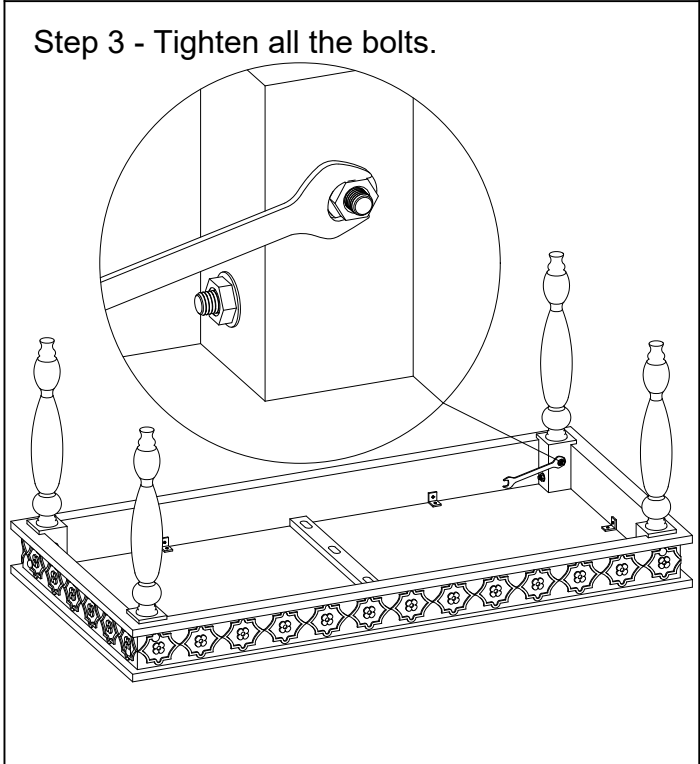

# ASSEMBLY INSTRUCTIONS CARVING COFFEE TABLE

A X 1 	B X 4 	C X 8  115X8MM	D X 8  25X8MM	E X 8 	F X 1  14-15
--	--	---	--	--	---