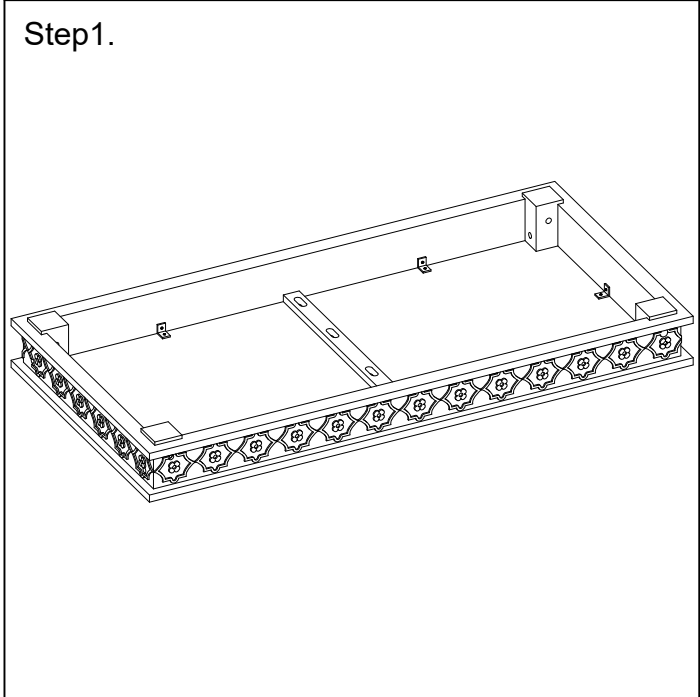

# ASSEMBLY INSTRUCTIONS CARVING COFFEE TABLE

A X 1 	B X 4 	C X 8  115X8MM	D X 8  25X8MM	E X 8 	F X 1  14-15
--	--	---	--	--	---