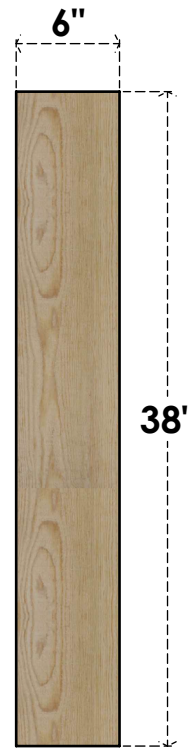

# BRC06X26X38TRA00RDF

6"W X 26"D X 38"H TRADITIONAL ROUGH SAWN BRACE, DOUGLAS FIR

**SIDE**

**FRONT**

**EKENA MILLWORK**  
 2300 WEST MAIN ST.  
 CLARKSVILLE, TX 75426  
 TOLL FREE: 866-607-0453  
 WWW.EKENAMILLWORK.COM

**NOTES**

1. INSTALLATION TO BE COMPLETED IN ACCORDANCE WITH MANUFACTURER'S SPECIFICATIONS.
2. DRAWING MAY NOT BE TO SCALE
3. THIS DRAWING IS INTENDED FOR DESIGN AND PLANNING PURPOSES ONLY.
4. ALL INFORMATION CONTAINED HEREIN WAS CURRENT AT THE TIME OF DEVELOPMENT BUT MUST BE REVIEWED AND APPROVED BY THE PRODUCT MANUFACTURER TO BE CONSIDERED ACCURATE.
5. PRODUCTS ARE NOT KILN DRIED. THIS ITEM IS UNIQUE AND WILL CONTAIN THE NATURAL VARIATIONS THAT THE WOOD SPECIES OFFERS. THIS MAY RESULT IN VARIATIONS UP TO 1/4"