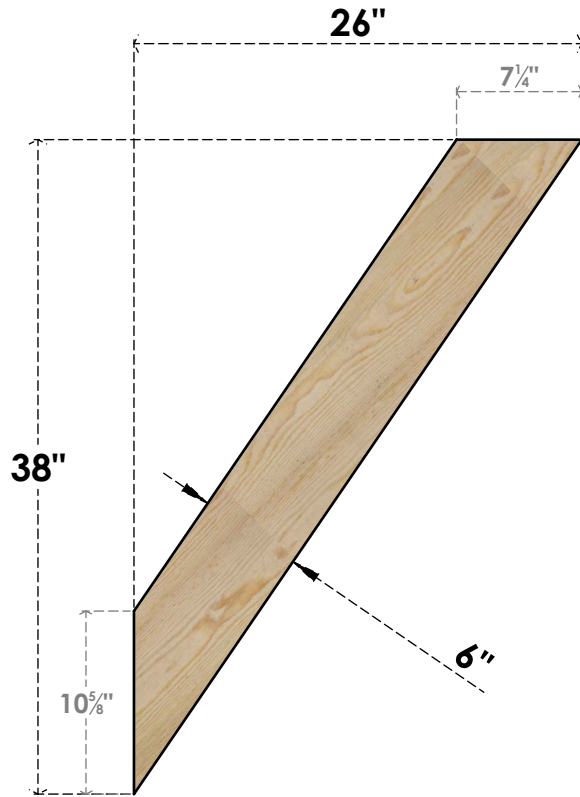

# BRC06X26X38TRA00RDF

6"W X 26"D X 38"H TRADITIONAL ROUGH SAWN BRACE, DOUGLAS FIR

**SIDE**

**FRONT**

**EKENA MILLWORK**  
 2300 WEST MAIN ST.  
 CLARKSVILLE, TX 75426  
 TOLL FREE: 866-607-0453  
 WWW.EKENAMILLWORK.COM