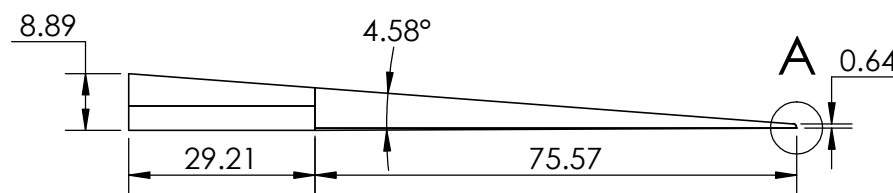

DETAIL A  
SCALE 1 : 1

**PROPRIETARY:**  
THE INFORMATION CONTAINED IN THIS DRAWING IS THE SOLE PROPERTY OF SAFEPATH PRODUCTS. ANY REPRODUCTION IN PART OR AS A WHOLE WITHOUT THE WRITTEN PERMISSION OF SAFEPATH PRODUCTS IS PROHIBITED.

**CONTACTS:**  
**SafePath Products:**  
 1 800 497 2003  
**Support:**  
 info@safepathproducts.com  
**Sales:**  
 quote@safepathproducts.com

RAMP MODEL:	SSR 2350
RAMP HEIGHT:	8.89 CM
LAST UPDATE:	9/15/20
UNLESS OTHERWISE SPECIFIED: DIMENSIONS ARE IN <b>CENTIMETERS</b>	