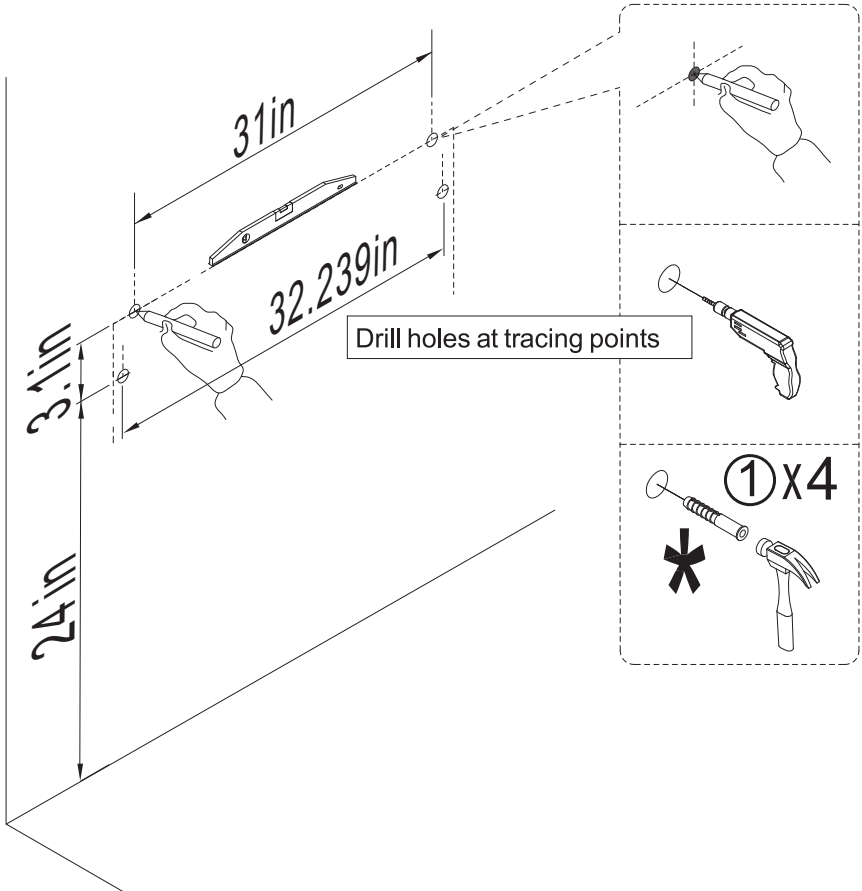

ASSEMBLY INSTRUCTIONS