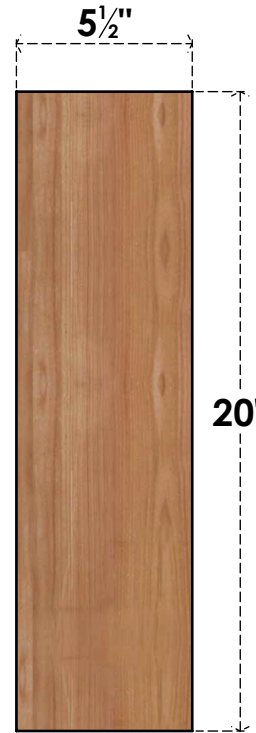

BRC06X12X20TRA00SWR

5 1/2"W X 12"D X 20"H TRADITIONAL SMOOTH BRACE, WESTERN RED CEDAR

SIDE

FRONT

EKENA MILLWORK
 2300 WEST MAIN ST.
 CLARKSVILLE, TX 75426
 TOLL FREE: 866-607-0453
 WWW.EKENAMILLWORK.COM

NOTES