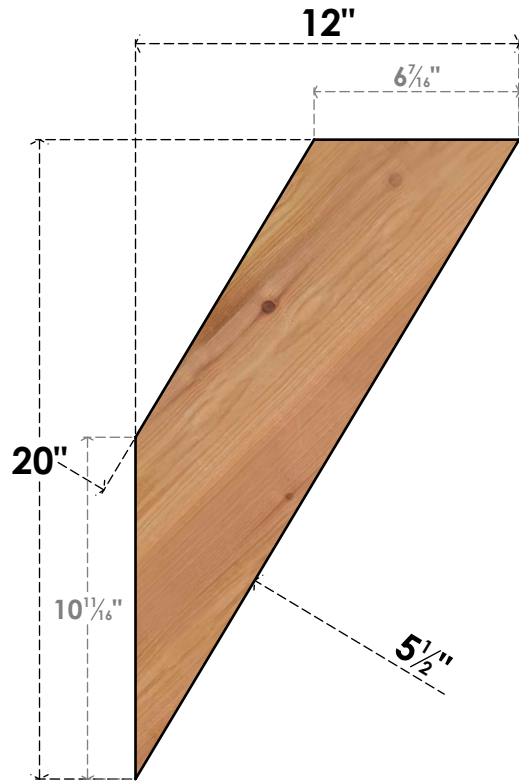

BRC06X12X20TRA00SWR

5 1/2"W X 12"D X 20"H TRADITIONAL SMOOTH BRACE, WESTERN RED CEDAR

SIDE

FRONT

EKENA MILLWORK
 2300 WEST MAIN ST.
 CLARKSVILLE, TX 75426
 TOLL FREE: 866-607-0453
 WWW.EKENAMILLWORK.COM

NOTES