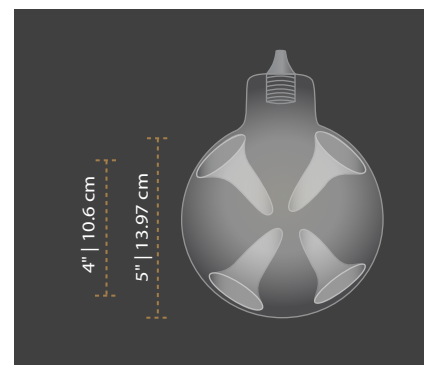

GALILEE *Lighting*

Calla Lilies

18 Pendants
Glass Size:
9 x 5" / 9 x 4"
Glass Color:
Clear

96" Height

Specs

Canopy size:
26" Round
Canopy Colors Available:
White, Matte Black, Silver, Bronze

Bulbs:
G9 / LED / Soft White / Dimmable

CLICK TO VIEW 3D

<https://adobe.ly/3joxX2>

GALILEE *Lighting*

Calla Lilies

18 Pendants
Glass Size:
9 x 5" / 9 x 4"
Glass Color:
Clear

120" Height

Specs

Canopy size:
26" Round
Canopy Colors Available:
White, Matte Black, Silver, Bronze

Bulbs:
G9 / LED / Soft White / Dimmable

CLICK TO VIEW 3D

<https://adobe.ly/3YE0tc5>

GALILEE *Lighting*

Calla Lilies

18 Pendants
Glass Size:
9 x 5" / 9 x 4"
Glass Color:
Clear

144" Height

Specs

Canopy size:
26" Round
Canopy Colors Available:
White, Matte Black, Silver, Bronze

Bulbs:
G9 / LED / Soft White / Dimmable

CLICK TO VIEW 3D

<https://adobe.ly/3BZLpxj>