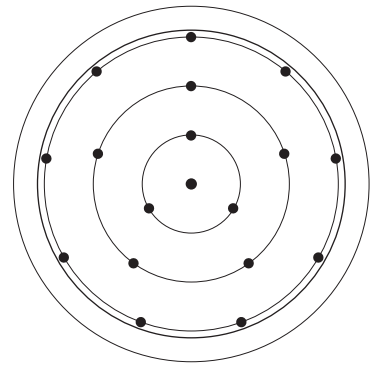

GALILEE *Lighting*

Calla Lilies

18 Pendants
Glass Size:
9 x 5" / 9 x 4"
Glass Color:
Clear

96" Height

Specs

Canopy size:
26" Round
Canopy Colors Available:
White, Matte Black, Silver, Bronze

Bulbs:
G9 / LED / Soft White / Dimmable

CLICK TO VIEW 3D

<https://adobe.ly/3joxX2>

GALILEE *Lighting*

Calla Lilies

18 Pendants
Glass Size:
9 x 5" / 9 x 4"
Glass Color:
Clear

120" Height

Specs

Canopy size:
26" Round
Canopy Colors Available:
White, Matte Black, Silver, Bronze

Bulbs:
G9 / LED / Soft White / Dimmable

CLICK TO VIEW 3D

<https://adobe.ly/3YE0tc5>

GALILEE *Lighting*

Calla Lilies

18 Pendants
Glass Size:
9 x 5" / 9 x 4"
Glass Color:
Clear

144" Height

Specs

Canopy size:
26" Round
Canopy Colors Available:
White, Matte Black, Silver, Bronze

Bulbs:
G9 / LED / Soft White / Dimmable

CLICK TO VIEW 3D

<https://adobe.ly/3BZLpxj>