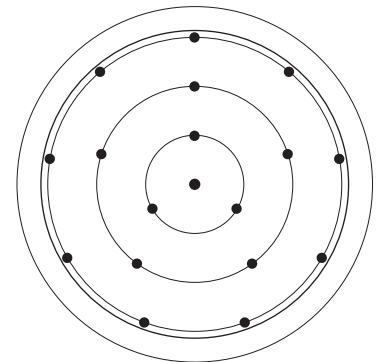

GALILEE *Lighting*

Calla Lilies

18 Pendants
Glass Size:
9 x 5" / 9 x 4"
Glass Color:
Clear

96" Height

Specs

Canopy size:
26" Round
Canopy Colors Available:
White, Matte Black, Silver, Bronze

Bulbs:
G9 / LED / Soft White / Dimmable

CLICK TO VIEW 3D

<https://adobe.ly/3joxX2>

GALILEE *Lighting*

Calla Lilies

18 Pendants
Glass Size:
9 x 5" / 9 x 4"
Glass Color:
Clear

120" Height

Specs

Canopy size:
26" Round
Canopy Colors Available:
White, Matte Black, Silver, Bronze

Bulbs:
G9 / LED / Soft White / Dimmable

CLICK TO VIEW 3D

<https://adobe.ly/3YE0tc5>

GALILEE *Lighting*

Calla Lilies

18 Pendants
Glass Size:
9 x 5" / 9 x 4"
Glass Color:
Clear

144" Height

Specs