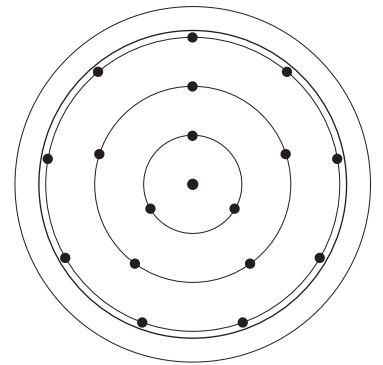

GALILEE *Lighting*

Calla Lilies

18 Pendants
Glass Size:
9 x 5" / 9 x 4"
Glass Color:
Clear

96" Height

Specs

Canopy size:
26" Round
Canopy Colors Available:
White, Matte Black, Silver, Bronze

Bulbs:
G9 / LED / Soft White / Dimmable

CLICK TO VIEW 3D

<https://adobe.ly/3joxX2>

GALILEE *Lighting*

Calla Lilies

18 Pendants
Glass Size:
9 x 5" / 9 x 4"
Glass Color:
Clear

120" Height

Specs

Canopy size:
26" Round
Canopy Colors Available:
White, Matte Black, Silver, Bronze

Bulbs:
G9 / LED / Soft White / Dimmable

CLICK TO VIEW 3D

<https://adobe.ly/3YE0tc5>

GALILEE *Lighting*

Calla Lilies

18 Pendants
Glass Size:
9 x 5" / 9 x 4"
Glass Color:
Clear

144" Height

Specs

Canopy size:
26" Round
Canopy Colors Available:
White, Matte Black, Silver, Bronze

Bulbs:
G9 / LED / Soft White / Dimmable

CLICK TO VIEW 3D

<https://adobe.ly/3BZLpxj>