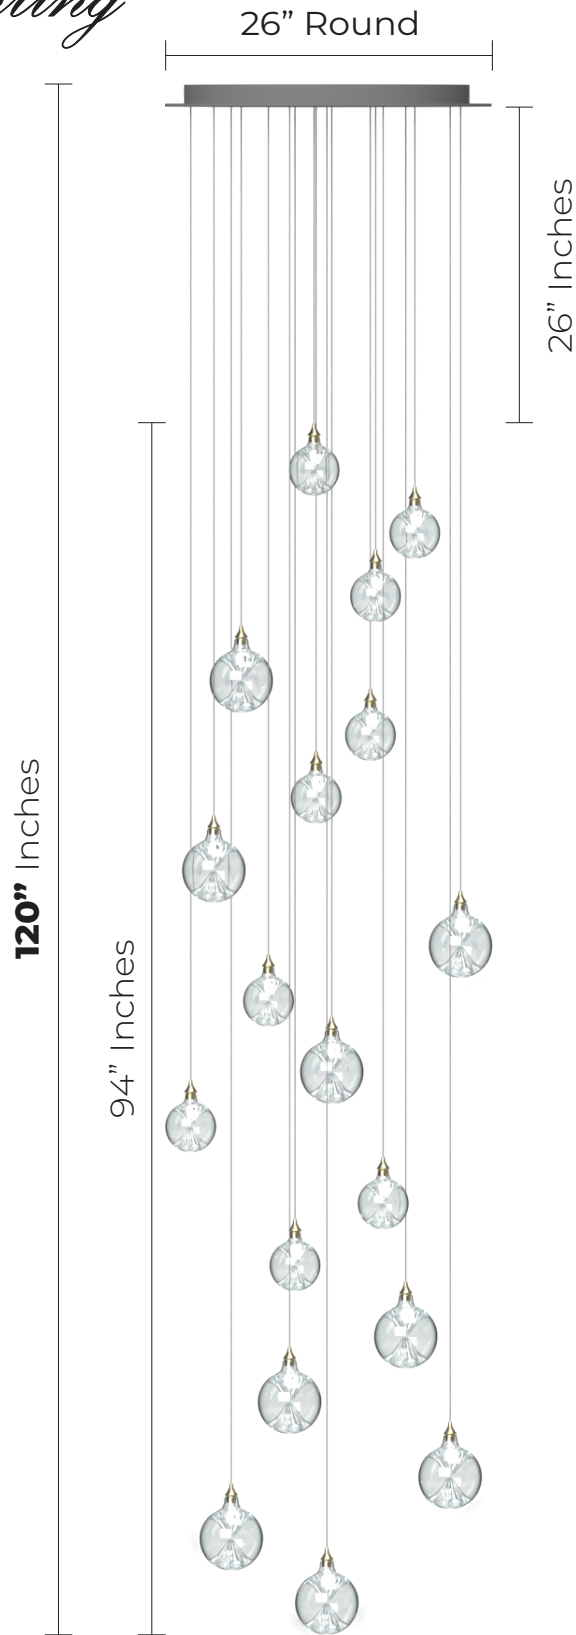

GALILEE *Lighting*

Calla Lilies

18 Pendants
Glass Size:
9 x 5" / 9 x 4"
Glass Color:
Clear

96" Height

Specs

Canopy size:
26" Round
Canopy Colors Available:
White, Matte Black, Silver, Bronze

Bulbs:
G9 / LED / Soft White / Dimmable

CLICK TO VIEW 3D

<https://adobe.ly/3joxX2>

GALILEE *Lighting*

Calla Lilies

18 Pendants
Glass Size:
9 x 5" / 9 x 4"
Glass Color:
Clear

120" Height

Specs

Canopy size:
26" Round
Canopy Colors Available:
White, Matte Black, Silver, Bronze

Bulbs:
G9 / LED / Soft White / Dimmable

CLICK TO VIEW 3D

<https://adobe.ly/3YE0tc5>

GALILEE *Lighting*

Calla Lilies

18 Pendants
Glass Size:
9 x 5" / 9 x 4"
Glass Color:
Clear

144" Height

Specs

Canopy size:
26" Round
Canopy Colors Available:
White, Matte Black, Silver, Bronze

Bulbs:
G9 / LED / Soft White / Dimmable

CLICK TO VIEW 3D

<https://adobe.ly/3BZLpxj>