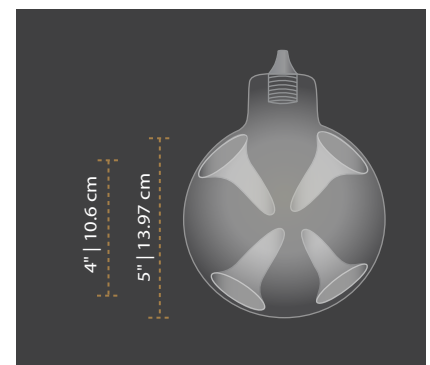

GALILEE *Lighting*

Calla Lilies

18 Pendants
Glass Size:
9 x 5" / 9 x 4"
Glass Color:
Clear

96" Height

Specs

Canopy size:
26" Round
Canopy Colors Available:
White, Matte Black, Silver, Bronze

Bulbs:
G9 / LED / Soft White / Dimmable

CLICK TO VIEW 3D

<https://adobe.ly/3joxX2>

GALILEE *Lighting*

Calla Lilies

18 Pendants
Glass Size:
9 x 5" / 9 x 4"
Glass Color:
Clear

120" Height

Specs

Canopy size:
26" Round
Canopy Colors Available:
White, Matte Black, Silver, Bronze

Bulbs:
G9 / LED / Soft White / Dimmable

CLICK TO VIEW 3D

<https://adobe.ly/3YE0tc5>

GALILEE *Lighting*

Calla Lilies

18 Pendants
Glass Size:
9 x 5" / 9 x 4"
Glass Color:
Clear

144" Height

Specs

Canopy size:
26" Round
Canopy Colors Available:
White, Matte Black, Silver, Bronze

Bulbs:
G9 / LED / Soft White / Dimmable

CLICK TO VIEW 3D

<https://adobe.ly/3BZLpxj>