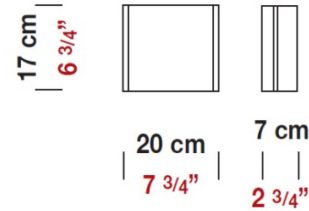

Date: _____ Project: _____

Fixture Type: _____ Specifier/Rep: _____

Certified by Standards
us CSA certified, listed to UL & CSA

Exact Measurements: Metric

Model:	D8-3055
Installation:	Surface - Wall
Fixture Finish:	Matte Nickel
Diffuser:	Opaline Glass
Lamp Base:	RSC (double ended)
Lamp Type:	LED/T3Q/3 (79mm) Halogen (not included)
Number Of Lamps:	1
Max Wattage Per Lamp:	15W/100W
Lamp Voltage:	120Vac
IP Rating:	IP20
Length:	20cm / 7 3/4"
Height:	17cm / 6 3/4"
Extension:	7cm / 2 3/4"
ADA Compliant:	Yes
Weight:	2.7 lbs / 1.23 kg
Overstock:	Yes

Additional Details

Available in compact fluorescent. <p style="color: #F00">Overstock Item: Contact customerservice@zaneen.com for stock level and pricing</p>

Available Sizes and / or Lamping

- Tecla - Wall - [D8-3053] -- 13cm / 5 1/8" x 13cm / 5 1/8" - 1x3W/35W - LED/T4 Halogen - Matte Nickel
- Tecla - Wall - [D8-3055] -- 20cm / 7 3/4" x 17cm / 6 3/4" - 1x15W/100W - LED/T3Q/3 (79mm) Halogen - Matte Nickel
- Tecla - Wall - [D8-3057] -- 30cm / 11 3/4" x 21cm / 8 1/4" - 1x15W/100W - LED/T3Q (119mm) Halogen - Matte Nickel