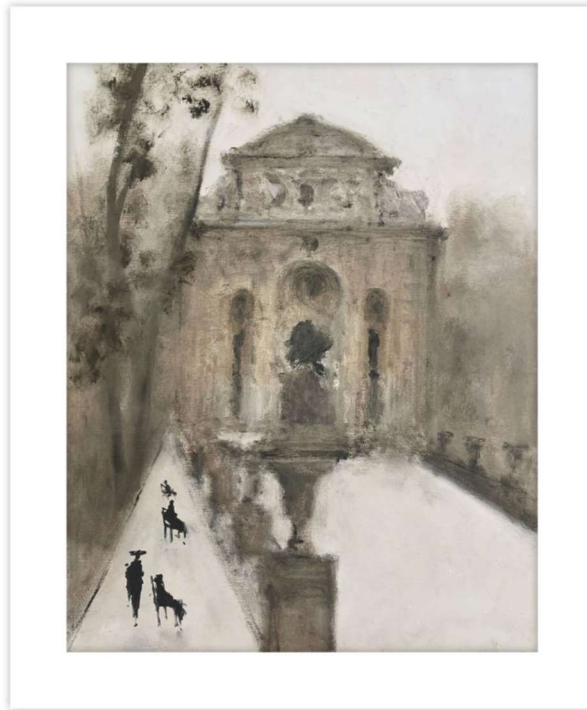

THEODORE ALEXANDER

England Moments 6

D3104S62065-5183

Wood Frame

Textured Paper

M5 - White Smooth + White Core Width:4"

F1360 - Antique Silver & Black Cap Frame - Width: 0.75

W 27½ x D 1¼ x H 32½ inches

Material(s):

Collection: Art by TA

Style: Modern / Formal Modern

Type: Décor / Wall Art