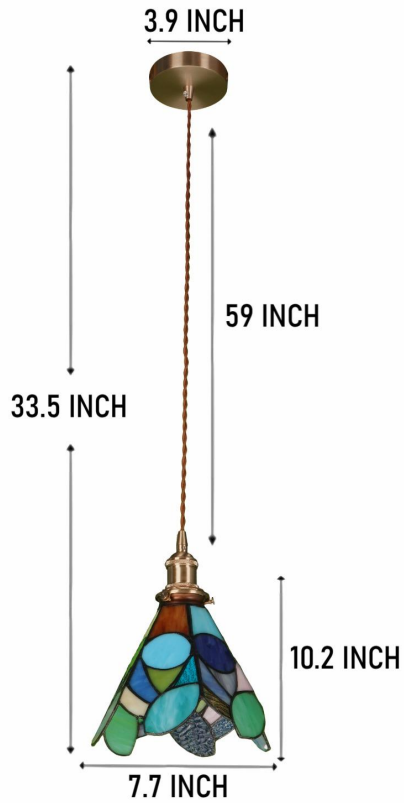

# PRODUCT DIMENSION

**E26 Base X 1**

(Bulbs Not Included)

Lamp body color: Copper natural color

Lamp shade color: Colorful

Material: All copper+glass

Control method: wall control