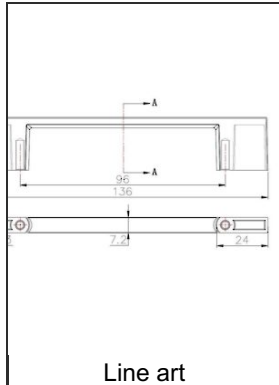

Decorative hardware

Line art