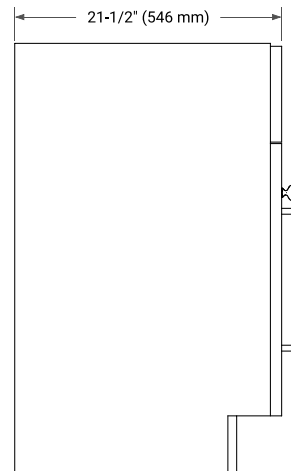

42" SINGLE SINK BASE CABINET

BASE CABINET DIMENSIONS

42" W x 21.5" D x 34.5" H

FEATURES

- Solid wood frame & plywood panels
- Dovetail drawers and joints
- Soft closing doors & drawers

HARDWARE FINISHES*

Brushed Nickel Satin Brass Matte Black Polished Chrome

PLAN VIEW