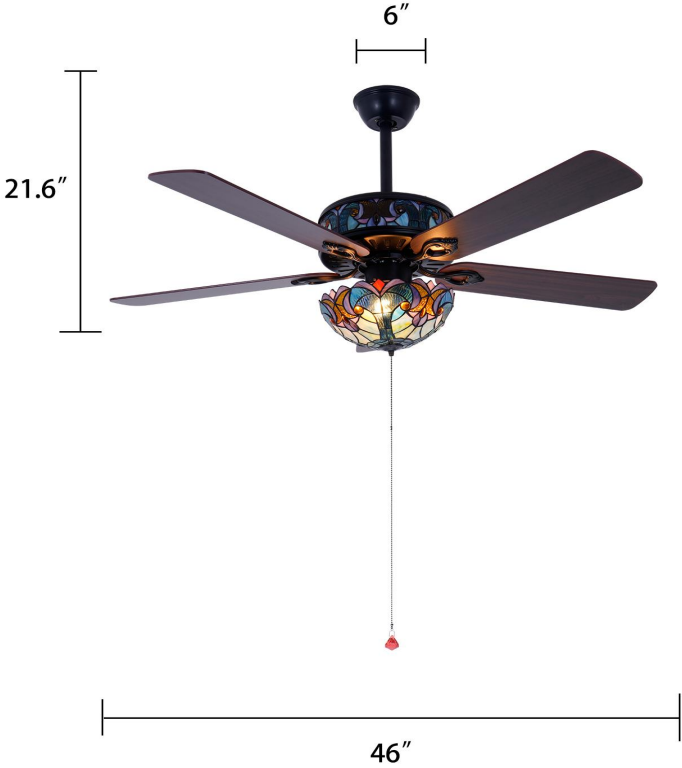

Product Dimensions

Adjustable Downrod

Remote Controller