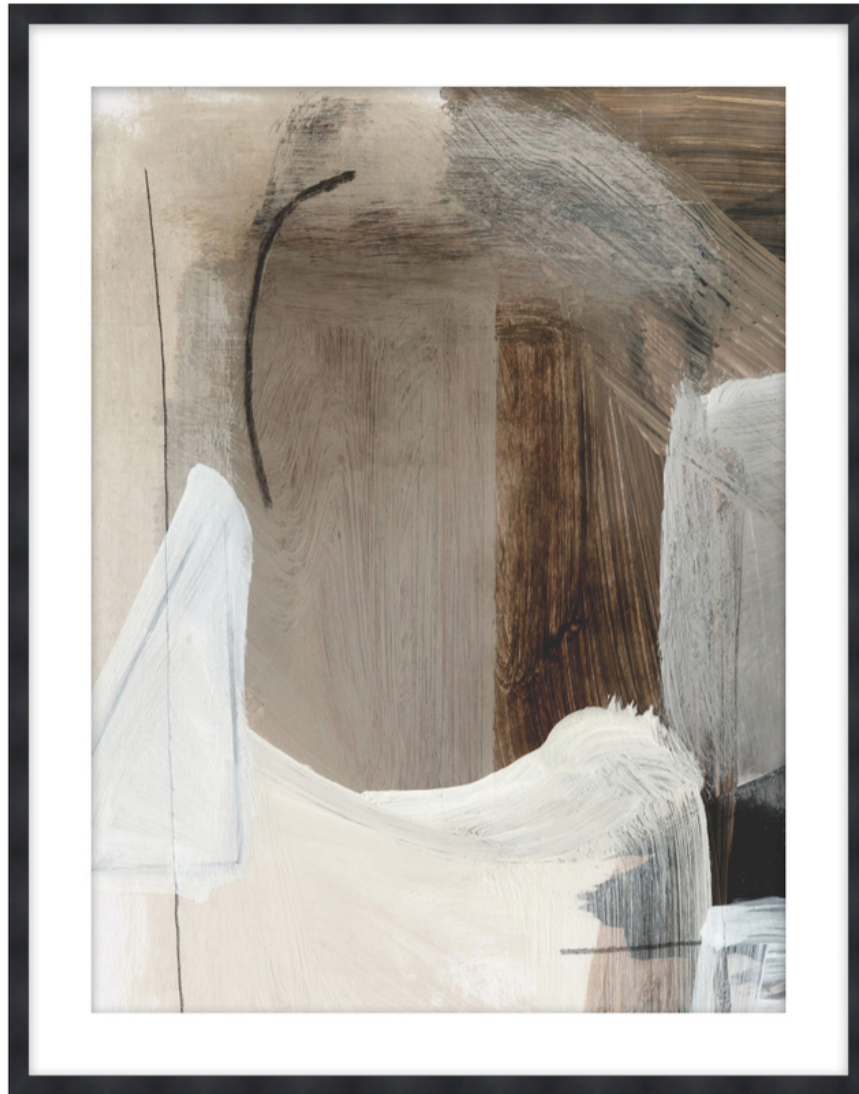

THEODORE ALEXANDER

Revive 1

D3078S61548-5019

Plastic Frame

Textured Paper - Single Matboard

M5 - White Smooth + White Core Width:3"

F992 - Black Cap Frame - Width: 0.875

W 35¾ x D 1¼ x H 44¾ inches

Material(s):

Collection: Art by TA

Style: Modern / Formal Modern

Type: Décor / Wall Art