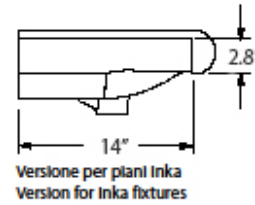

* WS Bath Collections reserves the right to revise dimensions or information on this sheet without notice

Collection Inka	Model Inka 3411	Dimensions Metric <i>1 inch = 2.54 cm</i> <i>1 inch = 25.4 mm</i>	 1051 Lea Drive - Collegeville, PA 19426 Tel. 215 513 9400 - Fax 610 831 0215 www.ws bathcollections.com - info@ws bathcollections.com
-----------------------------	-----------------------------	---	---

Collection
Inka

Model |
Inka 3411

Dimensions Metric

1 inch = 2.54 cm
1 inch = 25.4 mm

WS[®]
BATH
COLLECTIONS

1051 Lea Drive - Collegeville, PA 19426
Tel. 215 513 9400 - Fax 610 831 0215

www.ws bathcollections.com - info@ws bathcollections.com