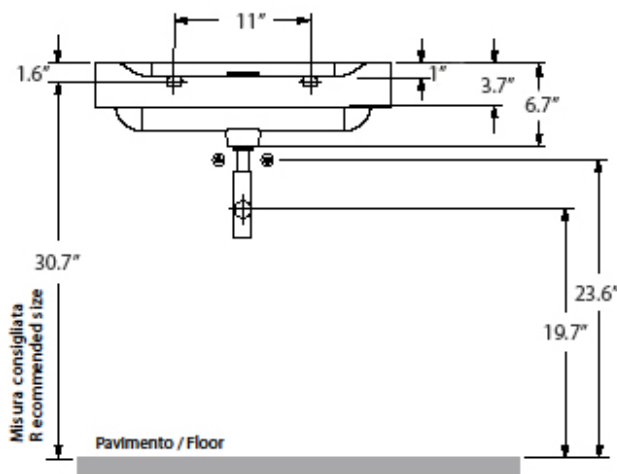

* WS Bath Collections reserves the right to revise dimensions or information on this sheet without notice

Collection Inka	Model Inka 3411	Dimensions Metric <i>1 inch = 2.54 cm</i> <i>1 inch = 25.4 mm</i>	 1051 Lea Drive - Collegeville, PA 19426 Tel. 215 513 9400 - Fax 610 831 0215 www.ws bathcollections.com - info@ws bathcollections.com
-----------------------------	-----------------------------	---	---

Collection
Inka

Model |
Inka 3411

Dimensions Metric

1 inch = 2.54 cm
1 inch = 25.4 mm

WS[®]
BATH
COLLECTIONS

1051 Lea Drive - Collegeville, PA 19426
Tel. 215 513 9400 - Fax 610 831 0215

www.ws bathcollections.com - info@ws bathcollections.com

Silicone (optional)

Collection
Inka

Model |
Inka 3411

Dimensions Metric

1 inch = 2.54 cm
1 inch = 25.4 mm

WS®
BATH
COLLECTIONS

1051 Lea Drive - Collegeville, PA 19426
Tel. 215 513 9400 - Fax 610 831 0215

www.ws bathcollections.com - info@ws bathcollections.com