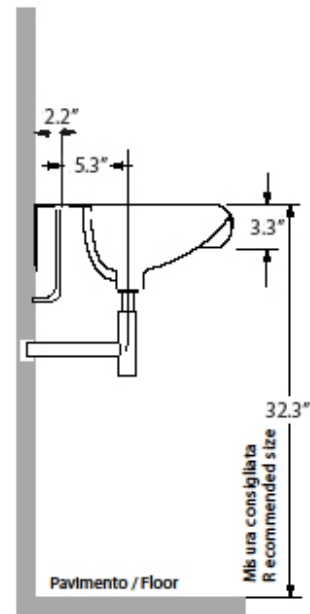

Related Items:

- WSBC 53991 | Push Waste Drain
- WSBC 53922 | Decorative Trap

SKU# | Options:

- Inka 3411 WG | Glossy White
- Inka 3411 BG | Glossy Black
- Inka 3411 BM | Matte Black

Finishes:

-  Glossy White
-  Glossy Black
-  Matte Black

* WS Bath Collections reserves the right to revise dimensions or information on this sheet without notice

Collection Inka	Model Inka 3411	Dimensions Metric <i>1 inch = 2.54 cm</i> <i>1 inch = 25.4 mm</i>	 1051 Lea Drive - Collegeville, PA 19426 Tel. 215 513 9400 - Fax 610 831 0215 www.ws bathcollections.com - info@ws bathcollections.com
-----------------------------	-----------------------------	---	---

Collection
Inka

Model |
Inka 3411

Dimensions Metric

1 inch = 2.54 cm
1 inch = 25.4 mm

WS[®]
BATH
COLLECTIONS

1051 Lea Drive - Collegeville, PA 19426
Tel. 215 513 9400 - Fax 610 831 0215

www.ws bathcollections.com - info@ws bathcollections.com

Silicone (optional)

Collection
Inka

Model |
Inka 3411

Dimensions Metric

1 inch = 2.54 cm
1 inch = 25.4 mm

WS®
BATH
COLLECTIONS

1051 Lea Drive - Collegeville, PA 19426
Tel. 215 513 9400 - Fax 610 831 0215

www.ws bathcollections.com - info@ws bathcollections.com