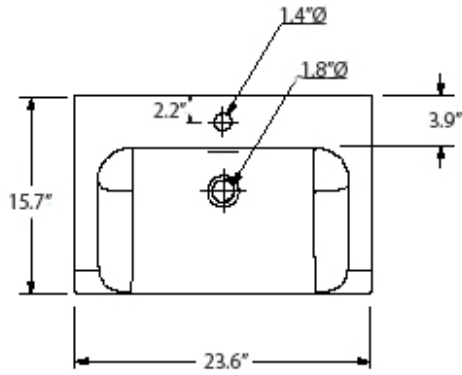

* WS Bath Collections reserves the right to revise dimensions or information on this sheet without notice

Collection Inka	Model Inka 3411	Dimensions Metric <i>1 inch = 2.54 cm</i> <i>1 inch = 25.4 mm</i>	 1051 Lea Drive - Collegeville, PA 19426 Tel. 215 513 9400 - Fax 610 831 0215 www.ws bathcollections.com - info@ws bathcollections.com
-----------------------------	-----------------------------	---	---

Collection
Inka

Model |
Inka 3411

Dimensions Metric

1 inch = 2.54 cm
1 inch = 25.4 mm

WS[®]
BATH
COLLECTIONS

1051 Lea Drive - Collegeville, PA 19426
Tel. 215 513 9400 - Fax 610 831 0215

www.ws bathcollections.com - info@ws bathcollections.com

Silicone (optional)

Collection
Inka

Model |
Inka 3411

Dimensions Metric

1 inch = 2.54 cm
1 inch = 25.4 mm

WS®
BATH
COLLECTIONS

1051 Lea Drive - Collegeville, PA 19426
Tel. 215 513 9400 - Fax 610 831 0215

www.ws bathcollections.com - info@ws bathcollections.com