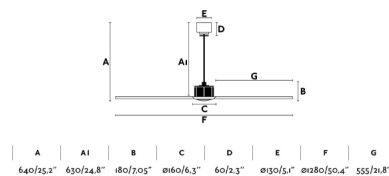

General characteristics

| | |
|-------------------|-----------------------|
| Fixation | Ceiling |
| Type | I |
| IP | 20 |
| voltage | 100V-120V |
| Hertz | 50/60Hz |
| Fan Power (W) | 4-6-9-13-22-32 |
| Airflow (m3/min) | 145.66 |
| Airflow (CFM) | 5143 |
| RPM | 51-77-103-129-155-185 |
| Reverse function | Yes |
| Engine type | DC |
| No. of blades | 3 |
| Reversible blades | No |
| Pitched ceiling | Yes |

Driver

| | |
|-----------------|----|
| Driver included | No |
|-----------------|----|

Additional information

| | |
|-----------------------------|---------------|
| Length of the included rods | 100-200-460mm |
| Optional downrod model | No dispone |