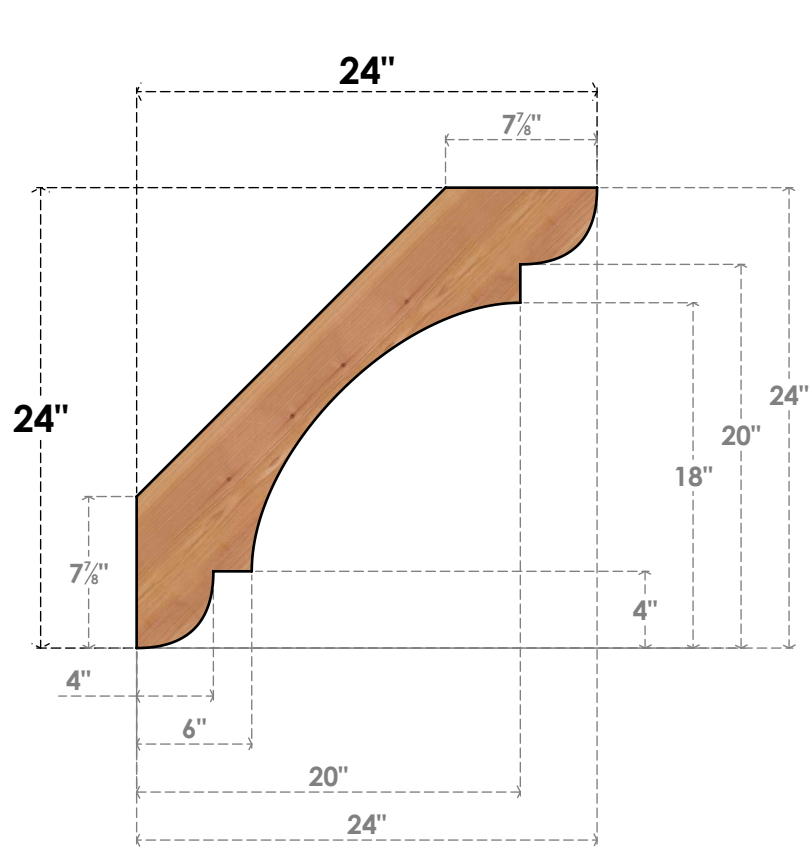

BRC04X24X24OLY00SWR

3 1/2"W X 24"D X 24"H OLYMPIC SMOOTH BRACE, WESTERN RED CEDAR

SIDE

FRONT

EKENA MILLWORK
 2300 WEST MAIN ST.
 CLARKSVILLE, TX 75426
 TOLL FREE: 866-607-0453
 WWW.EKENAMILLWORK.COM

NOTES

1. INSTALLATION TO BE COMPLETED IN ACCORDANCE WITH MANUFACTURER'S SPECIFICATIONS.
2. DRAWING MAY NOT BE TO SCALE
3. THIS DRAWING IS INTENDED FOR DESIGN AND PLANNING PURPOSES ONLY.
4. ALL INFORMATION CONTAINED HEREIN WAS CURRENT AT THE TIME OF DEVELOPMENT BUT MUST BE REVIEWED AND APPROVED BY THE PRODUCT MANUFACTURER TO BE CONSIDERED ACCURATE.
5. PRODUCTS ARE NOT KILN DRIED. THIS ITEM IS UNIQUE AND WILL CONTAIN THE NATURAL VARIATIONS THAT THE WOOD SPECIES OFFERS. THIS MAY RESULT IN VARIATIONS UP TO 1/4"