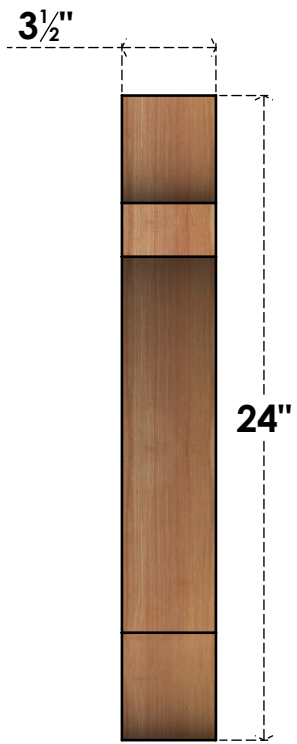

BRC04X24X24OLY00SWR

3 1/2"W X 24"D X 24"H OLYMPIC SMOOTH BRACE, WESTERN RED CEDAR

SIDE

FRONT

EKENA MILLWORK
 2300 WEST MAIN ST.
 CLARKSVILLE, TX 75426
 TOLL FREE: 866-607-0453
 WWW.EKENAMILLWORK.COM

NOTES

1. INSTALLATION TO BE COMPLETED IN ACCORDANCE WITH MANUFACTURER'S SPECIFICATIONS.
2. DRAWING MAY NOT BE TO SCALE
3. THIS DRAWING IS INTENDED FOR DESIGN AND PLANNING PURPOSES ONLY.
4. ALL INFORMATION CONTAINED HEREIN WAS CURRENT AT THE TIME OF DEVELOPMENT BUT MUST BE REVIEWED AND APPROVED BY THE PRODUCT MANUFACTURER TO BE CONSIDERED ACCURATE.
5. PRODUCTS ARE NOT KILN DRIED. THIS ITEM IS UNIQUE AND WILL CONTAIN THE NATURAL VARIATIONS THAT THE WOOD SPECIES OFFERS. THIS MAY RESULT IN VARIATIONS UP TO 1/4"